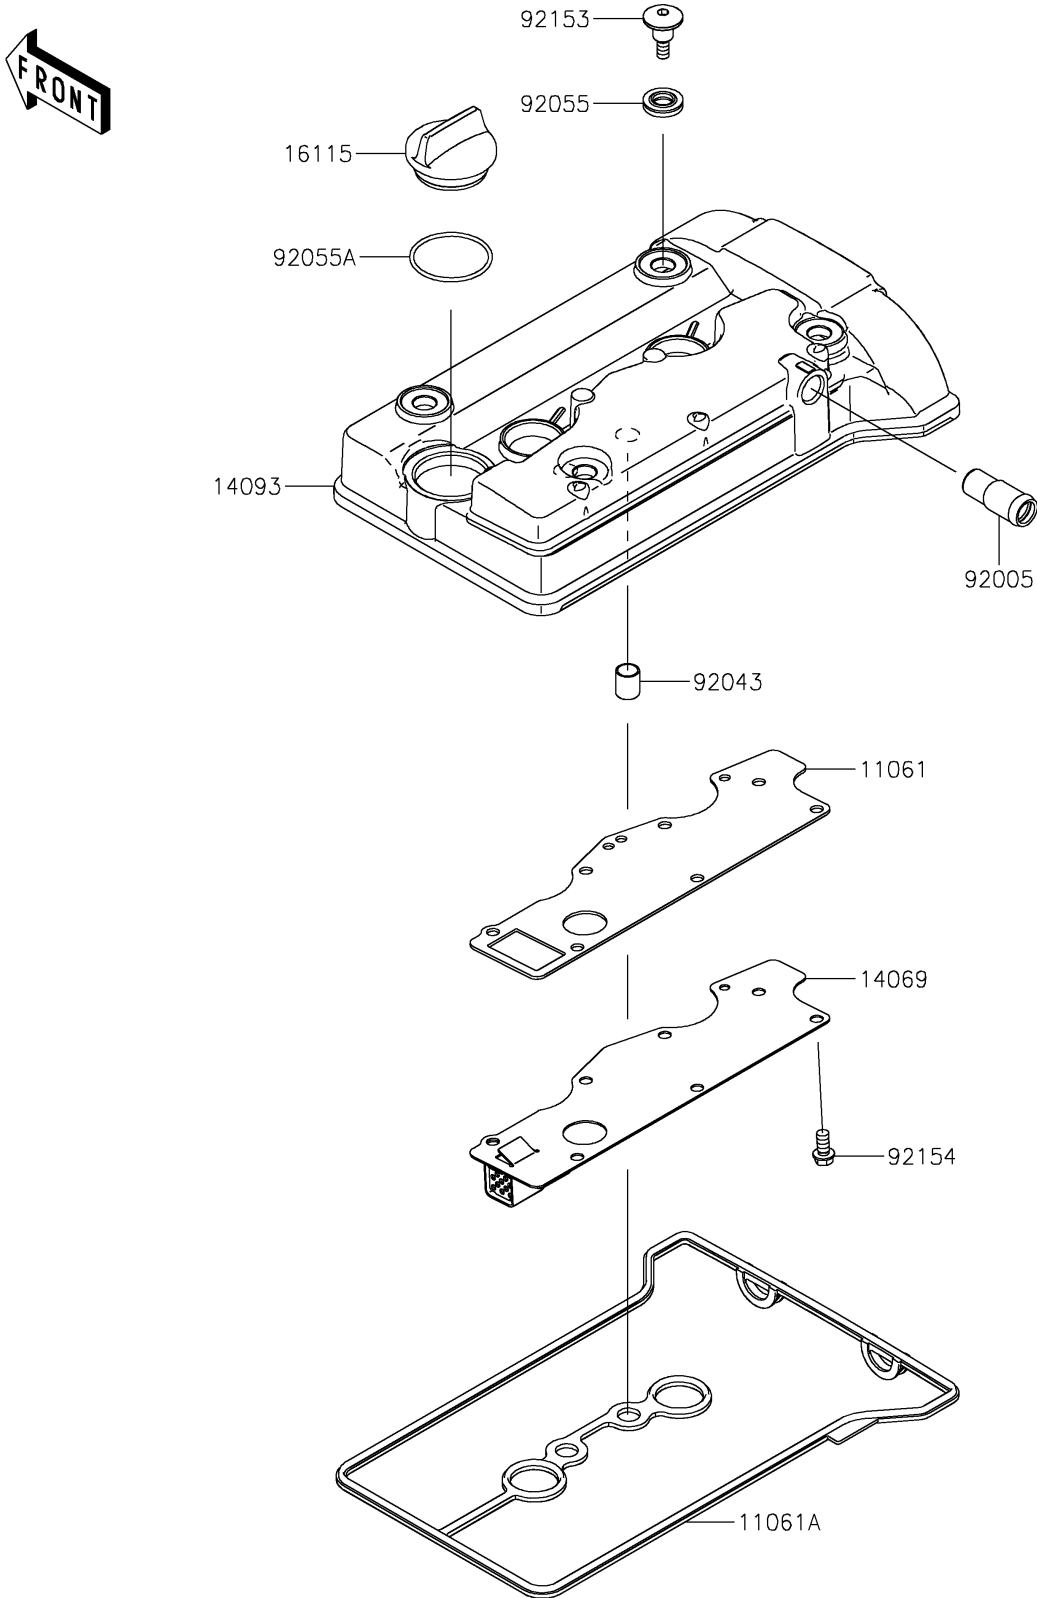

2026 MULE PRO-FXT 1000 LE Ranch Edition

PARTS DIAGRAM Cylinder Head Cover

E1112

2026 MULE PRO-FXT 1000 LE Ranch Edition

PARTS LIST

Cylinder Head Cover

ITEM NAME	PART NUMBER	QUANTITY
GASKET,BREATHER PLATE (Ref # 11061)	11061-1314	1
GASKET,HEAD COVER (Ref # 11061A)	11061-1457	1
BREATHER (Ref # 14069)	14069-0036	1
COVER,HEAD COVER (Ref # 14093)	14093-1384	1
CAP-OIL FILLER (Ref # 16115)	16115-1064	1
FITTING,BREATHER (Ref # 92005)	92005-0968	1
PIN,10.1X12X14 (Ref # 92043)	92043-4009	2
RING-O (Ref # 92055)	92055-0785	4
RING-O (Ref # 92055A)	92055-1759	1
BOLT,SOCKET,6X22.5 (Ref # 92153)	92153-1779	4
BOLT,FLANGED-SMALL,6X12 (Ref # 92154)	92154-1888	7