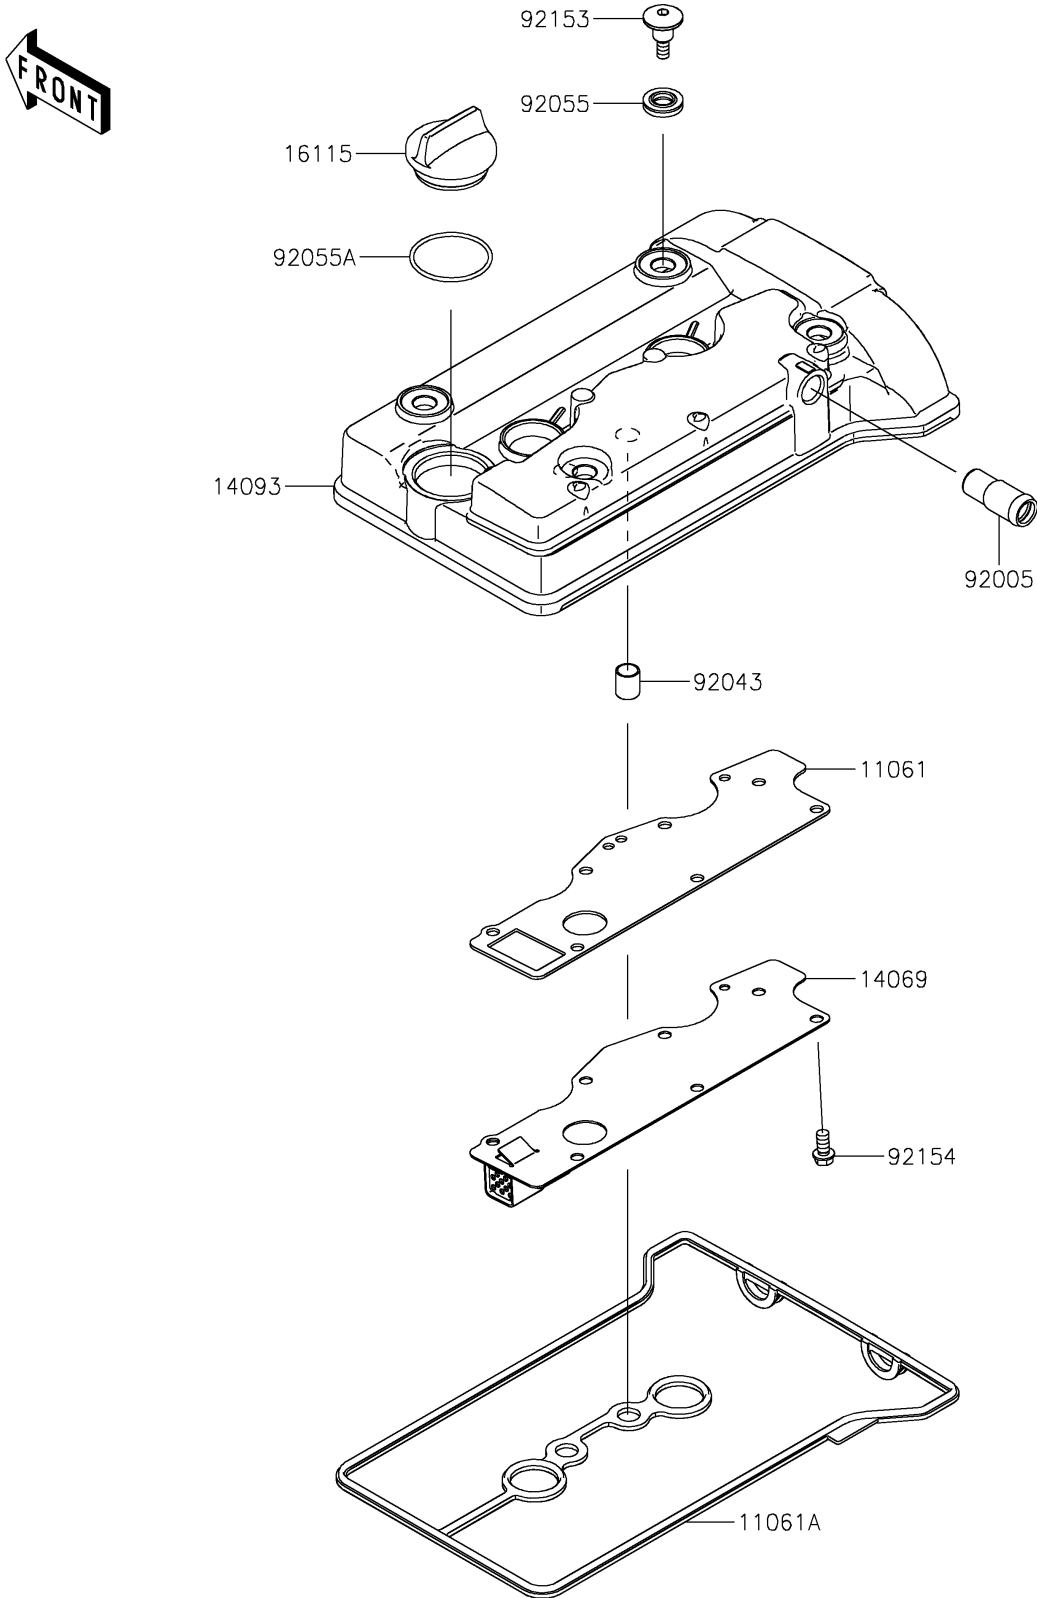

2025 MULE PRO-FXT 1000 LE Ranch Edition

PARTS DIAGRAM Cylinder Head Cover

E1112

2025 MULE PRO-FXT 1000 LE Ranch Edition

PARTS LIST

Cylinder Head Cover

ITEM NAME	PART NUMBER	QUANTITY
GASKET,BREATHER PLATE (Ref # 11061)	11061-1314	1
GASKET,HEAD COVER (Ref # 11061A)	11061-1457	1
BREATHER (Ref # 14069)	14069-0036	1
COVER,HEAD COVER (Ref # 14093)	14093-1384	1
CAP-OIL FILLER (Ref # 16115)	16115-1064	1
FITTING,BREATHER (Ref # 92005)	92005-0968	1
PIN,10.1X12X14 (Ref # 92043)	92043-4009	2
RING-O (Ref # 92055)	92055-0785	4
RING-O (Ref # 92055A)	92055-1759	1
BOLT,SOCKET,6X22.5 (Ref # 92153)	92153-1779	4
BOLT,FLANGED-SMALL,6X12 (Ref # 92154)	92154-1888	7