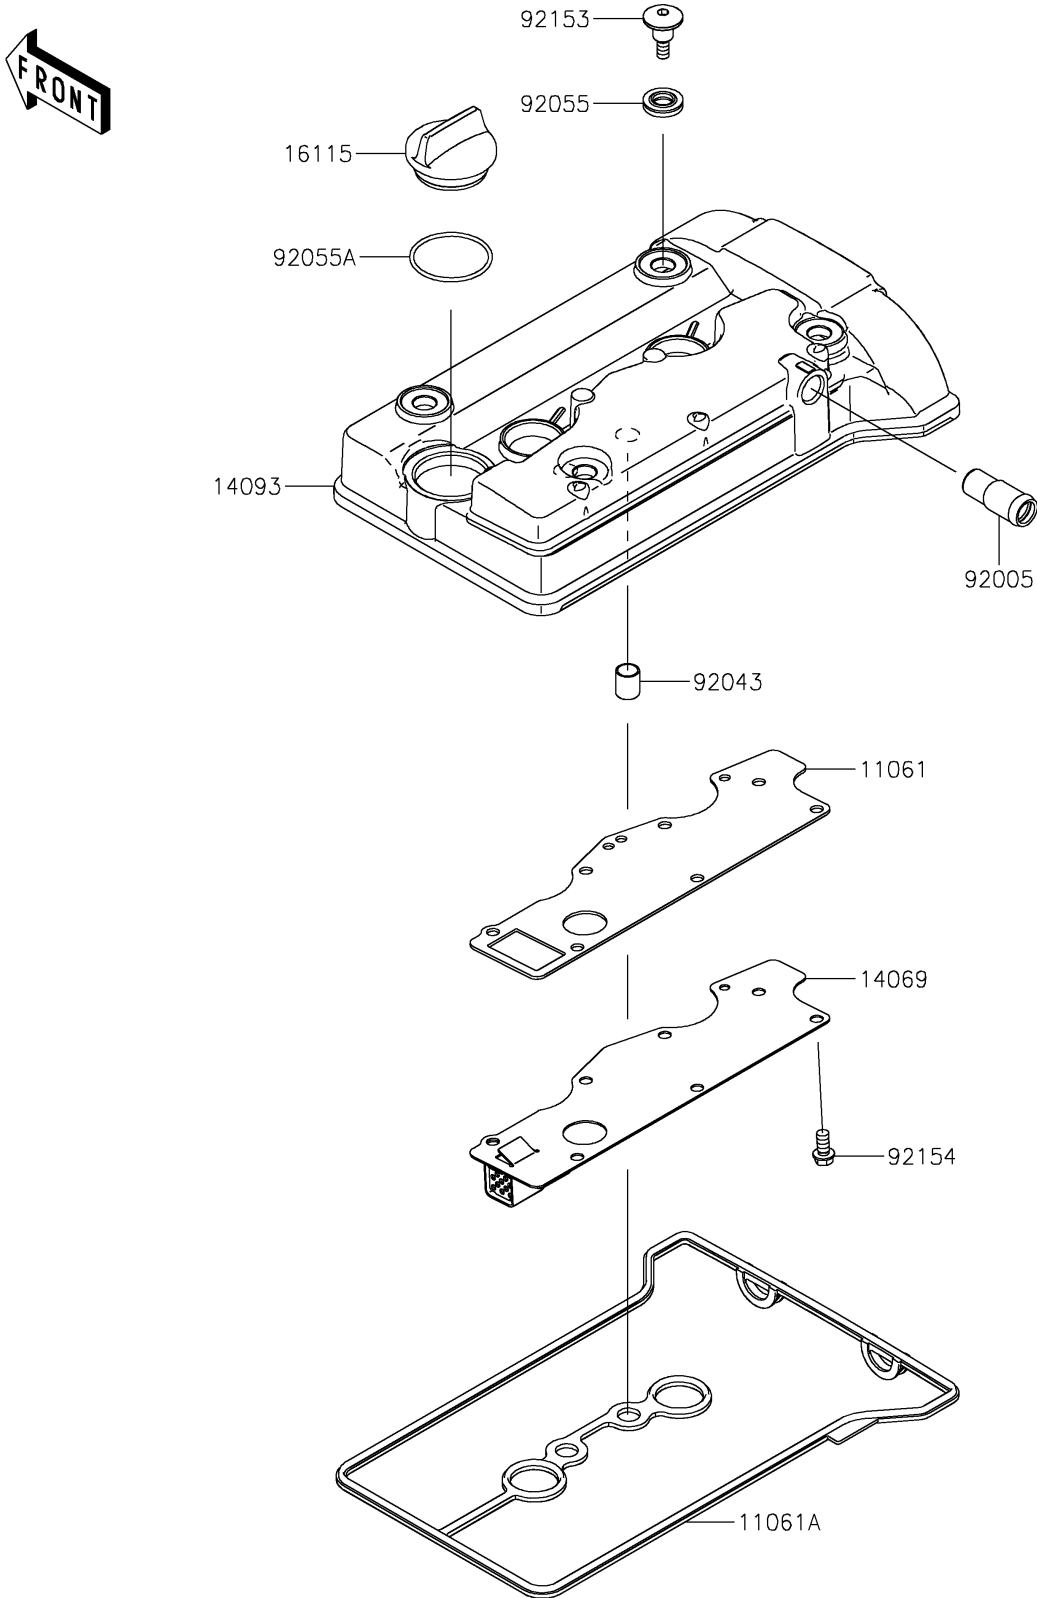

2025 MULE PRO-FXT 1000 LE Ranch Edition

PARTS DIAGRAM Cylinder Head Cover

E1112

2025 MULE PRO-FXT 1000 LE Ranch Edition

PARTS LIST

Cylinder Head Cover

ITEM NAME	PART NUMBER	QUANTITY
-----------	-------------	----------
