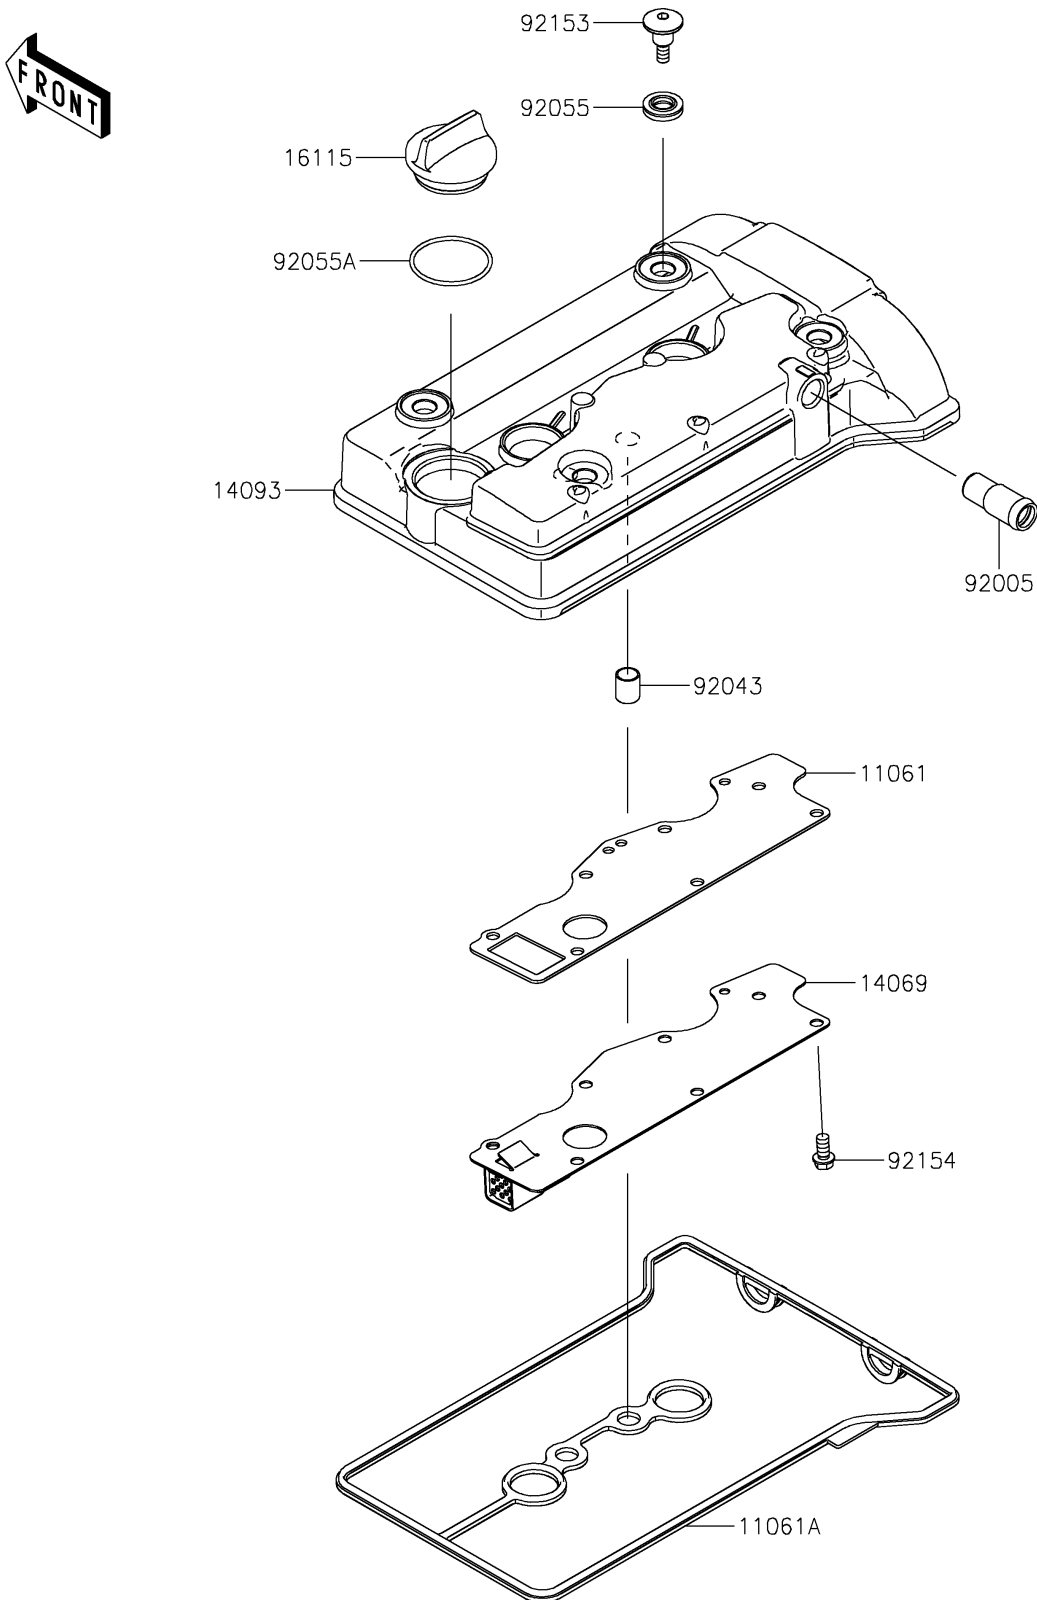

2026 MULE PRO-FXT™ 1000 LE RANCH EDITION

PARTS DIAGRAM Cylinder Head Cover

E1112

2026 MULE PRO-FXT™ 1000 LE RANCH EDITION

Kawasaki
Let the Good Times Roll®

PARTS LIST

Cylinder Head Cover

ITEM NAME	PART NUMBER	QUANTITY
GASKET,BREATHER PLATE (Ref # 11061)	11061-1314	1
GASKET,HEAD COVER (Ref # 11061A)	11061-1457	1
BREATHER (Ref # 14069)	14069-0036	1
COVER,HEAD COVER (Ref # 14093)	14093-1384	1
CAP-OIL FILLER (Ref # 16115)	16115-1064	1
FITTING,BREATHER (Ref # 92005)	92005-0968	1
PIN,10.1X12X14 (Ref # 92043)	92043-4009	2
RING-O (Ref # 92055)	92055-0785	4
RING-O (Ref # 92055A)	92055-1759	1
BOLT,SOCKET,6X22.5 (Ref # 92153)	92153-1779	4
BOLT,FLANGED-SMALL,6X12 (Ref # 92154)	92154-1888	7