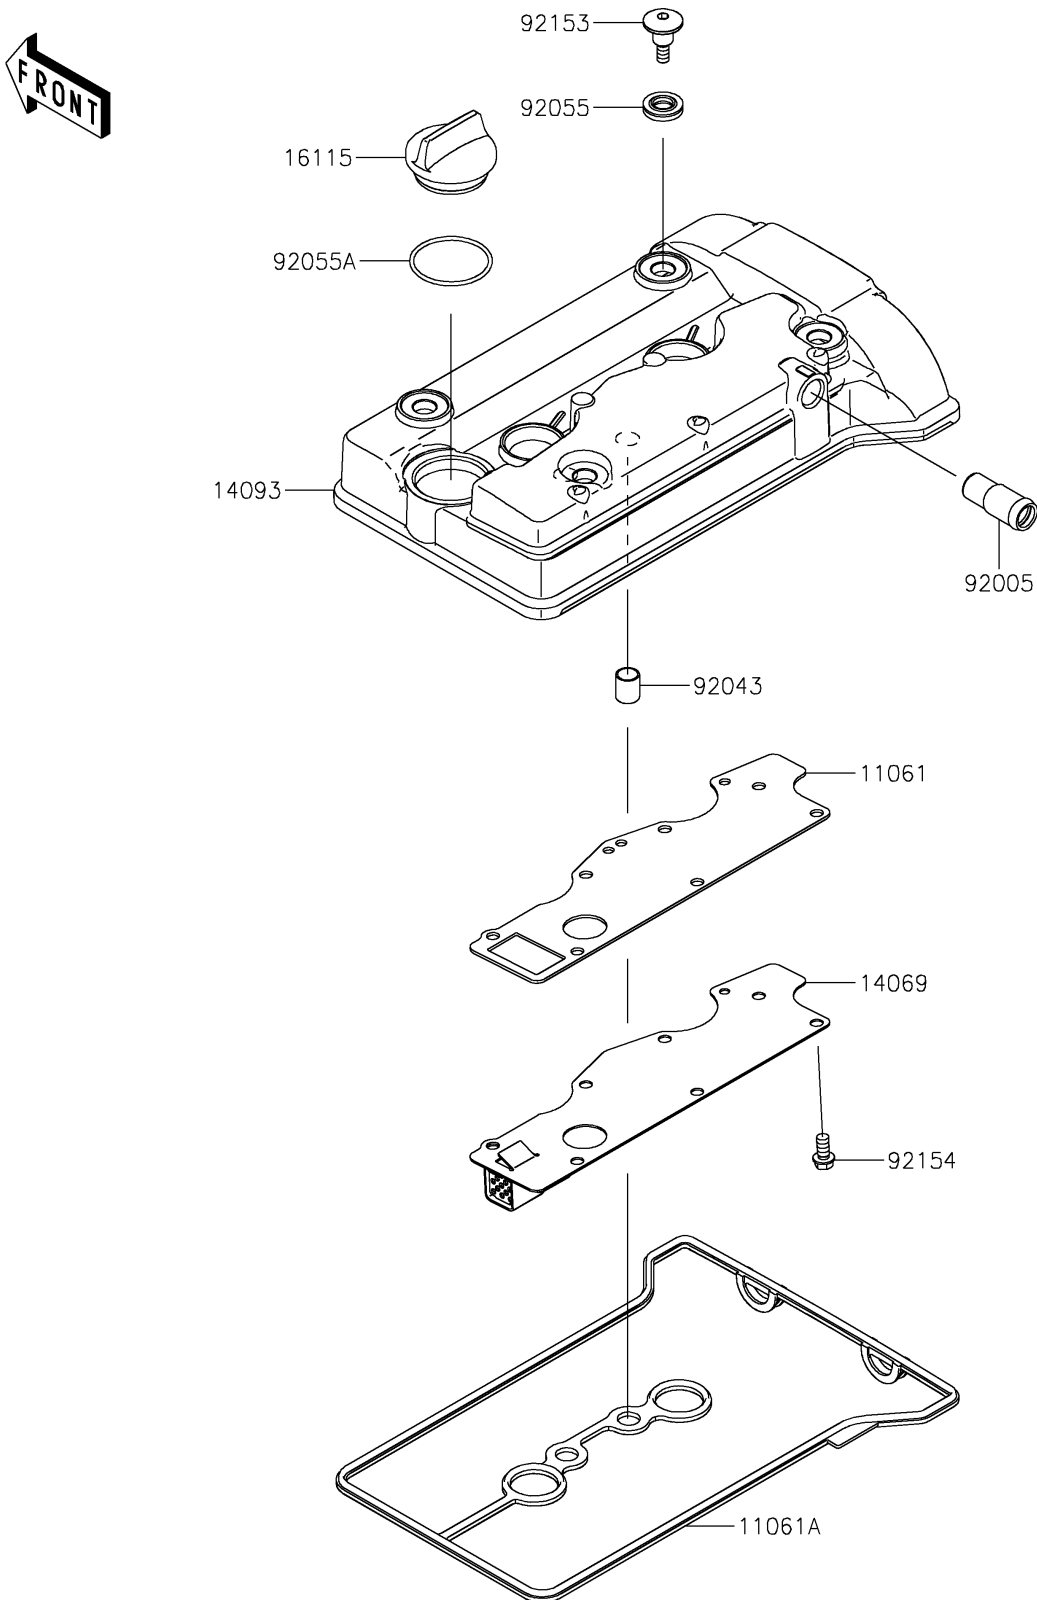

2026 MULE PRO-FXT 1000 LE Ranch Edition

PARTS DIAGRAM Cylinder Head Cover

E1112

2026 MULE PRO-FXT 1000 LE Ranch Edition

PARTS LIST

Cylinder Head Cover

| ITEM NAME | PART NUMBER | QUANTITY |
|---------------------------------------|-------------|----------|
| GASKET,BREATHER PLATE (Ref # 11061) | 11061-1314 | 1 |
| GASKET,HEAD COVER (Ref # 11061A) | 11061-1457 | 1 |
| BREATHER (Ref # 14069) | 14069-0036 | 1 |
| COVER,HEAD COVER (Ref # 14093) | 14093-1384 | 1 |
| CAP-OIL FILLER (Ref # 16115) | 16115-1064 | 1 |
| FITTING,BREATHER (Ref # 92005) | 92005-0968 | 1 |
| PIN,10.1X12X14 (Ref # 92043) | 92043-4009 | 2 |
| RING-O (Ref # 92055) | 92055-0785 | 4 |
| RING-O (Ref # 92055A) | 92055-1759 | 1 |
| BOLT,SOCKET,6X22.5 (Ref # 92153) | 92153-1779 | 4 |
| BOLT,FLANGED-SMALL,6X12 (Ref # 92154) | 92154-1888 | 7 |