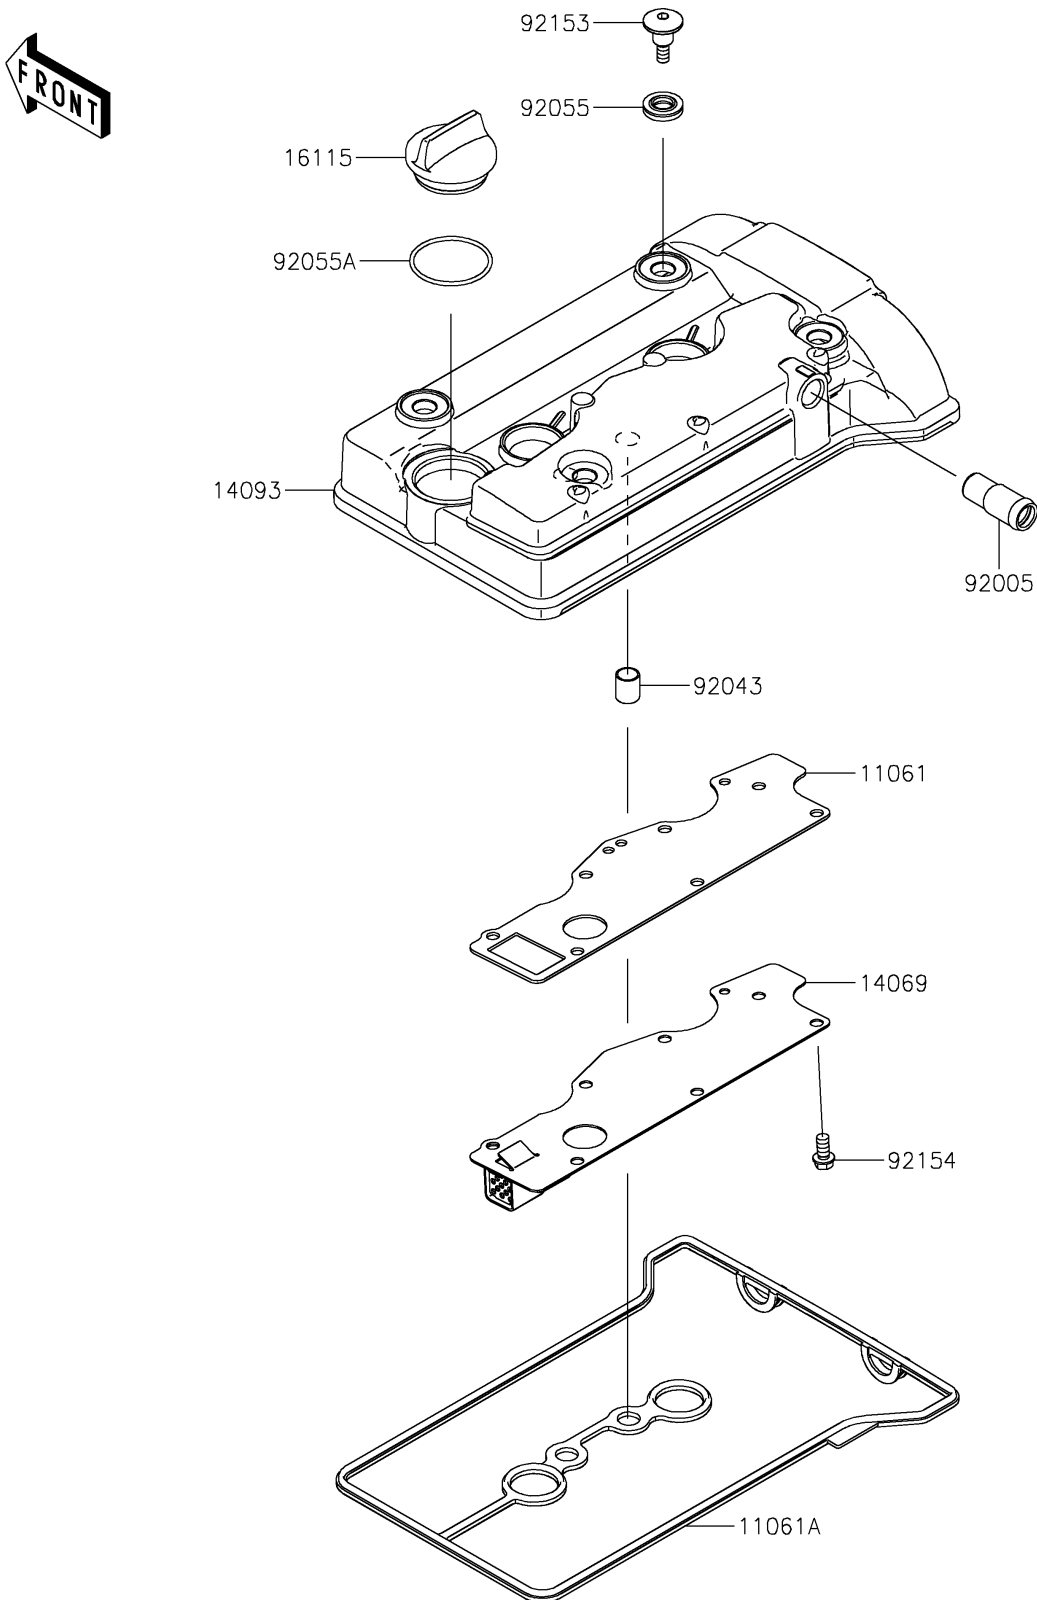

## PARTS DIAGRAM Cylinder Head Cover

E1112

## PARTS LIST

### Cylinder Head Cover

ITEM NAME	PART NUMBER	QUANTITY
GASKET,BREATHER PLATE (Ref # 11061)	11061-1314	1
GASKET,HEAD COVER (Ref # 11061A)	11061-1457	1
BREATHER (Ref # 14069)	14069-0036	1
COVER,HEAD COVER (Ref # 14093)	14093-1384	1
CAP-OIL FILLER (Ref # 16115)	16115-1064	1
FITTING,BREATHER (Ref # 92005)	92005-0968	1
PIN,10.1X12X14 (Ref # 92043)	92043-4009	2
RING-O (Ref # 92055)	92055-0785	4
RING-O (Ref # 92055A)	92055-1759	1
BOLT,SOCKET,6X22.5 (Ref # 92153)	92153-1779	4
BOLT,FLANGED-SMALL,6X12 (Ref # 92154)	92154-1888	7