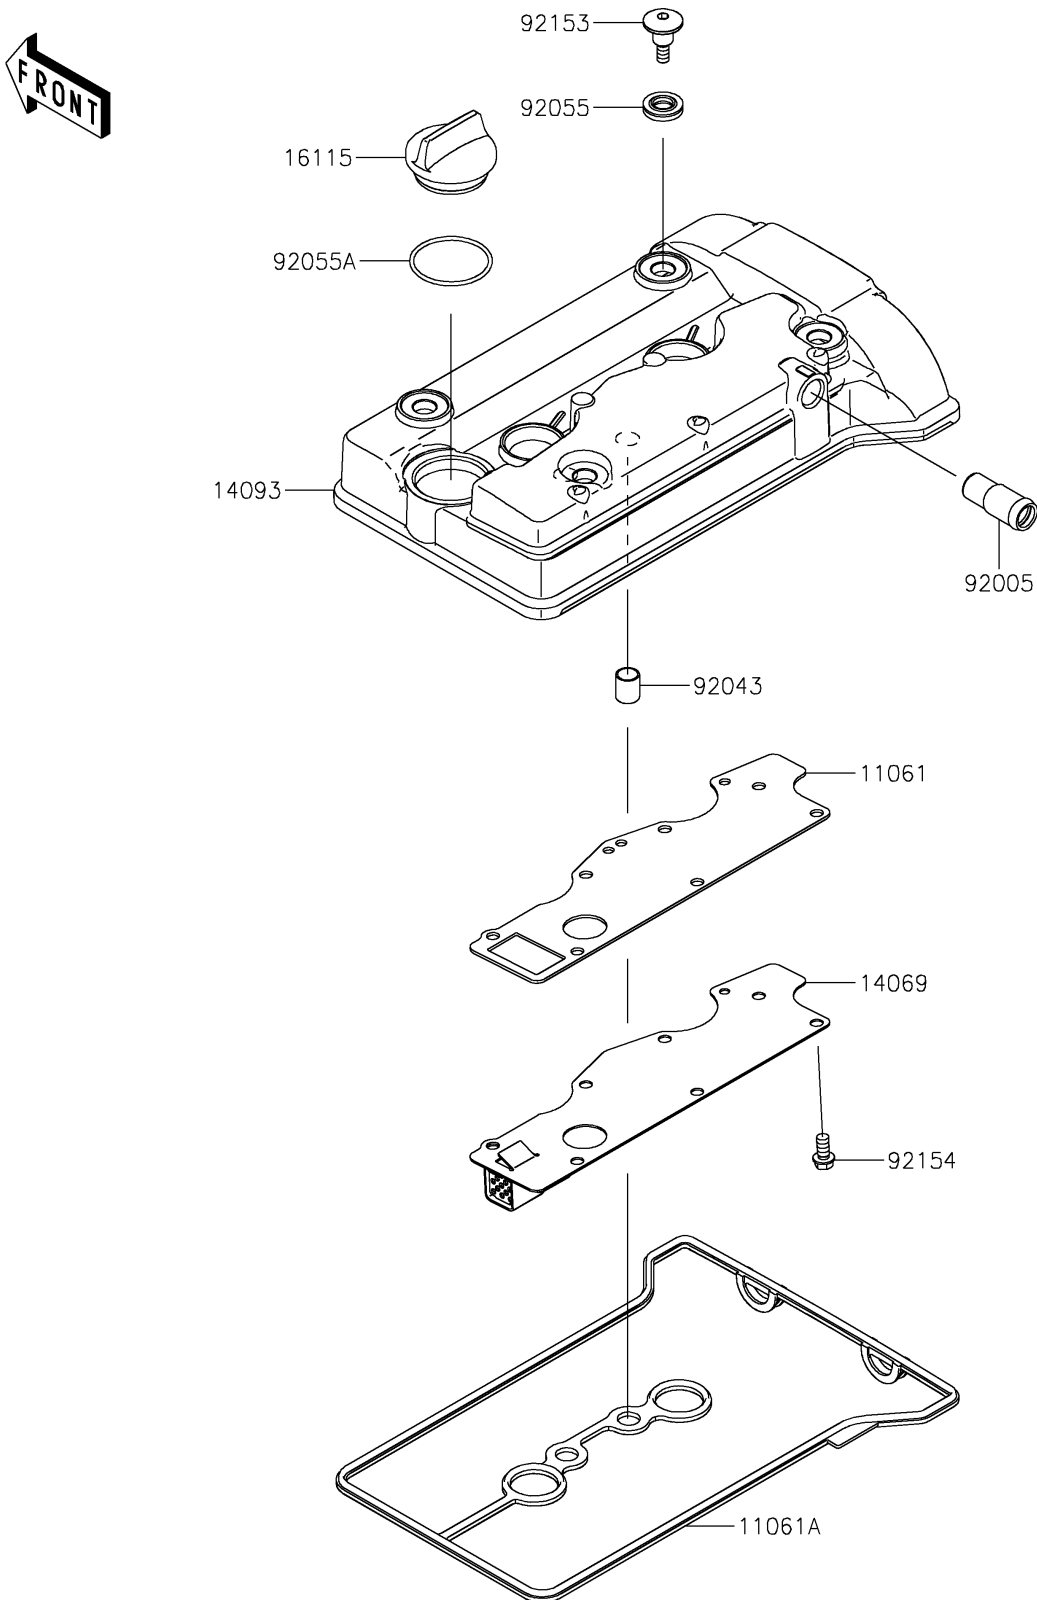

2024 MULE PRO-FXT™ 1000 LE RANCH EDITION

PARTS DIAGRAM Cylinder Head Cover

E1112

2024 MULE PRO-FXT™ 1000 LE RANCH EDITION

Kawasaki
Let the Good Times Roll®

PARTS LIST

Cylinder Head Cover

ITEM NAME	PART NUMBER	QUANTITY
GASKET,BREATHER PLATE (Ref # 11061)	11061-1314	1
GASKET,HEAD COVER (Ref # 11061A)	11061-1457	1
BREATHER (Ref # 14069)	14069-0036	1
COVER,HEAD COVER (Ref # 14093)	14093-1384	1
CAP-OIL FILLER (Ref # 16115)	16115-1064	1
FITTING,BREATHER (Ref # 92005)	92005-0968	1
PIN,10.1X12X14 (Ref # 92043)	92043-4009	2
RING-O (Ref # 92055)	92055-0785	4
RING-O (Ref # 92055A)	92055-1759	1
BOLT,SOCKET,6X22.5 (Ref # 92153)	92153-1779	4
BOLT,FLANGED-SMALL,6X12 (Ref # 92154)	92154-1888	7