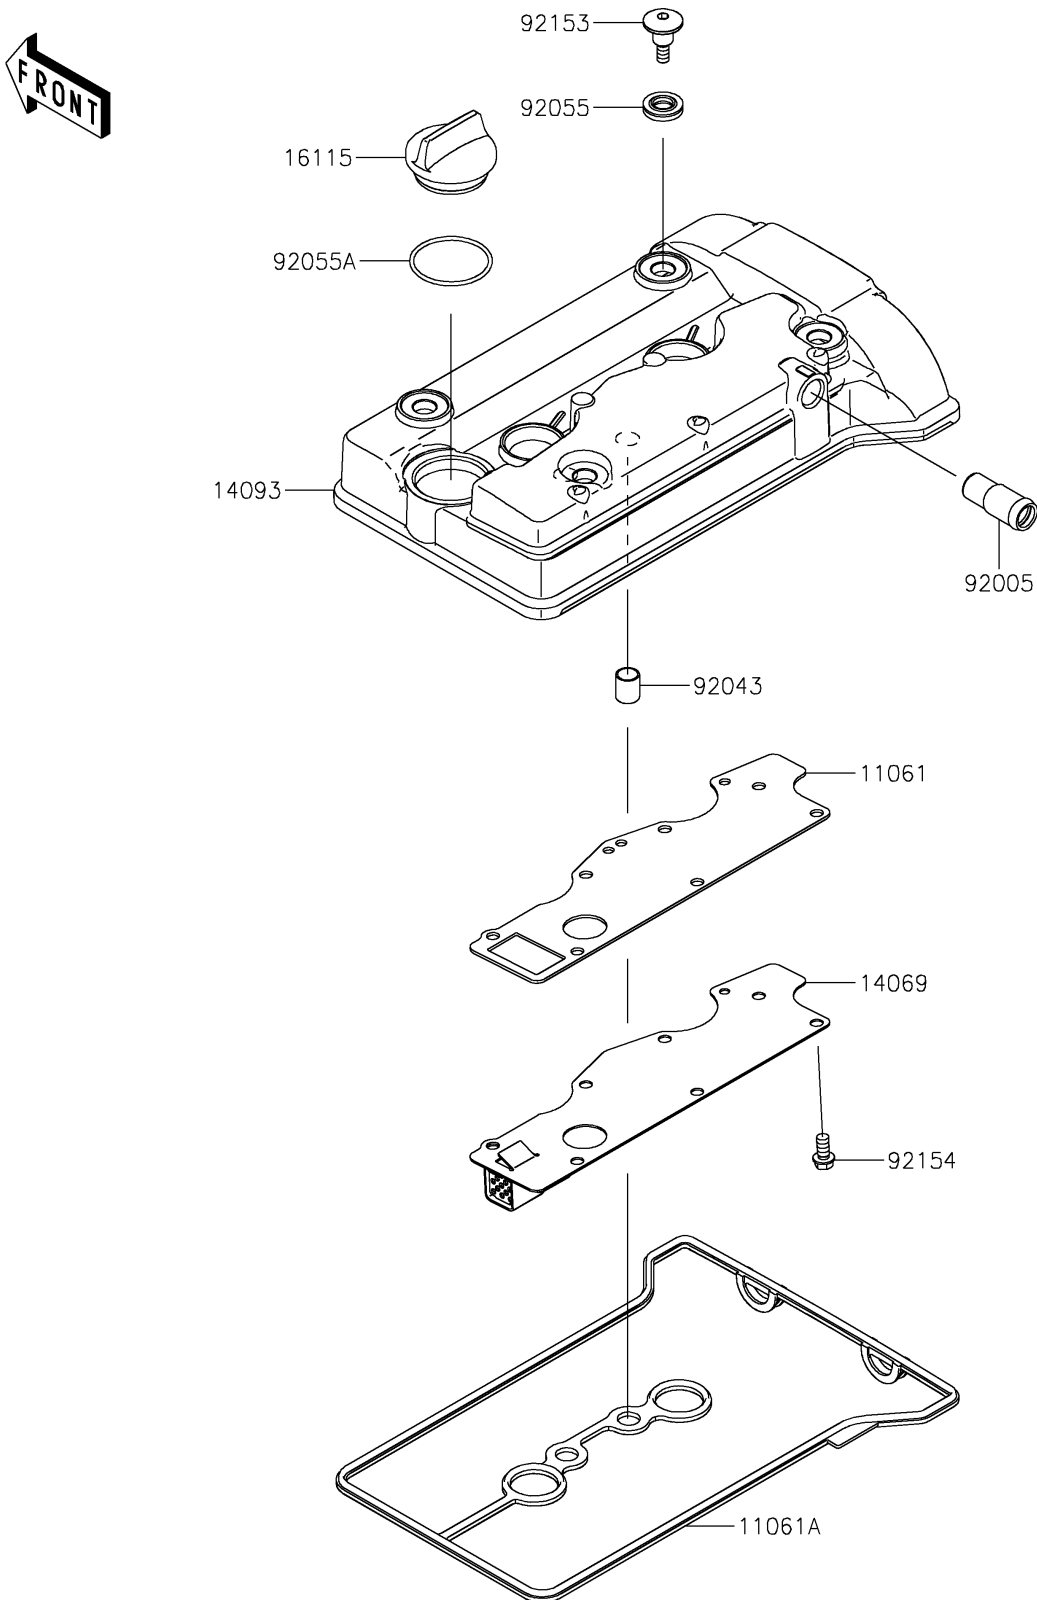

2024 MULE PRO-FXT 1000 LE Ranch Edition

PARTS DIAGRAM Cylinder Head Cover

E1112

2024 MULE PRO-FXT 1000 LE Ranch Edition

PARTS LIST

Cylinder Head Cover

ITEM NAME	PART NUMBER	QUANTITY
GASKET,BREATHER PLATE (Ref # 11061)	11061-1314	1
GASKET,HEAD COVER (Ref # 11061A)	11061-1457	1
BREATHER (Ref # 14069)	14069-0036	1
COVER,HEAD COVER (Ref # 14093)	14093-1384	1
CAP-OIL FILLER (Ref # 16115)	16115-1064	1
FITTING,BREATHER (Ref # 92005)	92005-0968	1
PIN,10.1X12X14 (Ref # 92043)	92043-4009	2
RING-O (Ref # 92055)	92055-0785	4
RING-O (Ref # 92055A)	92055-1759	1
BOLT,SOCKET,6X22.5 (Ref # 92153)	92153-1779	4
BOLT,FLANGED-SMALL,6X12 (Ref # 92154)	92154-1888	7