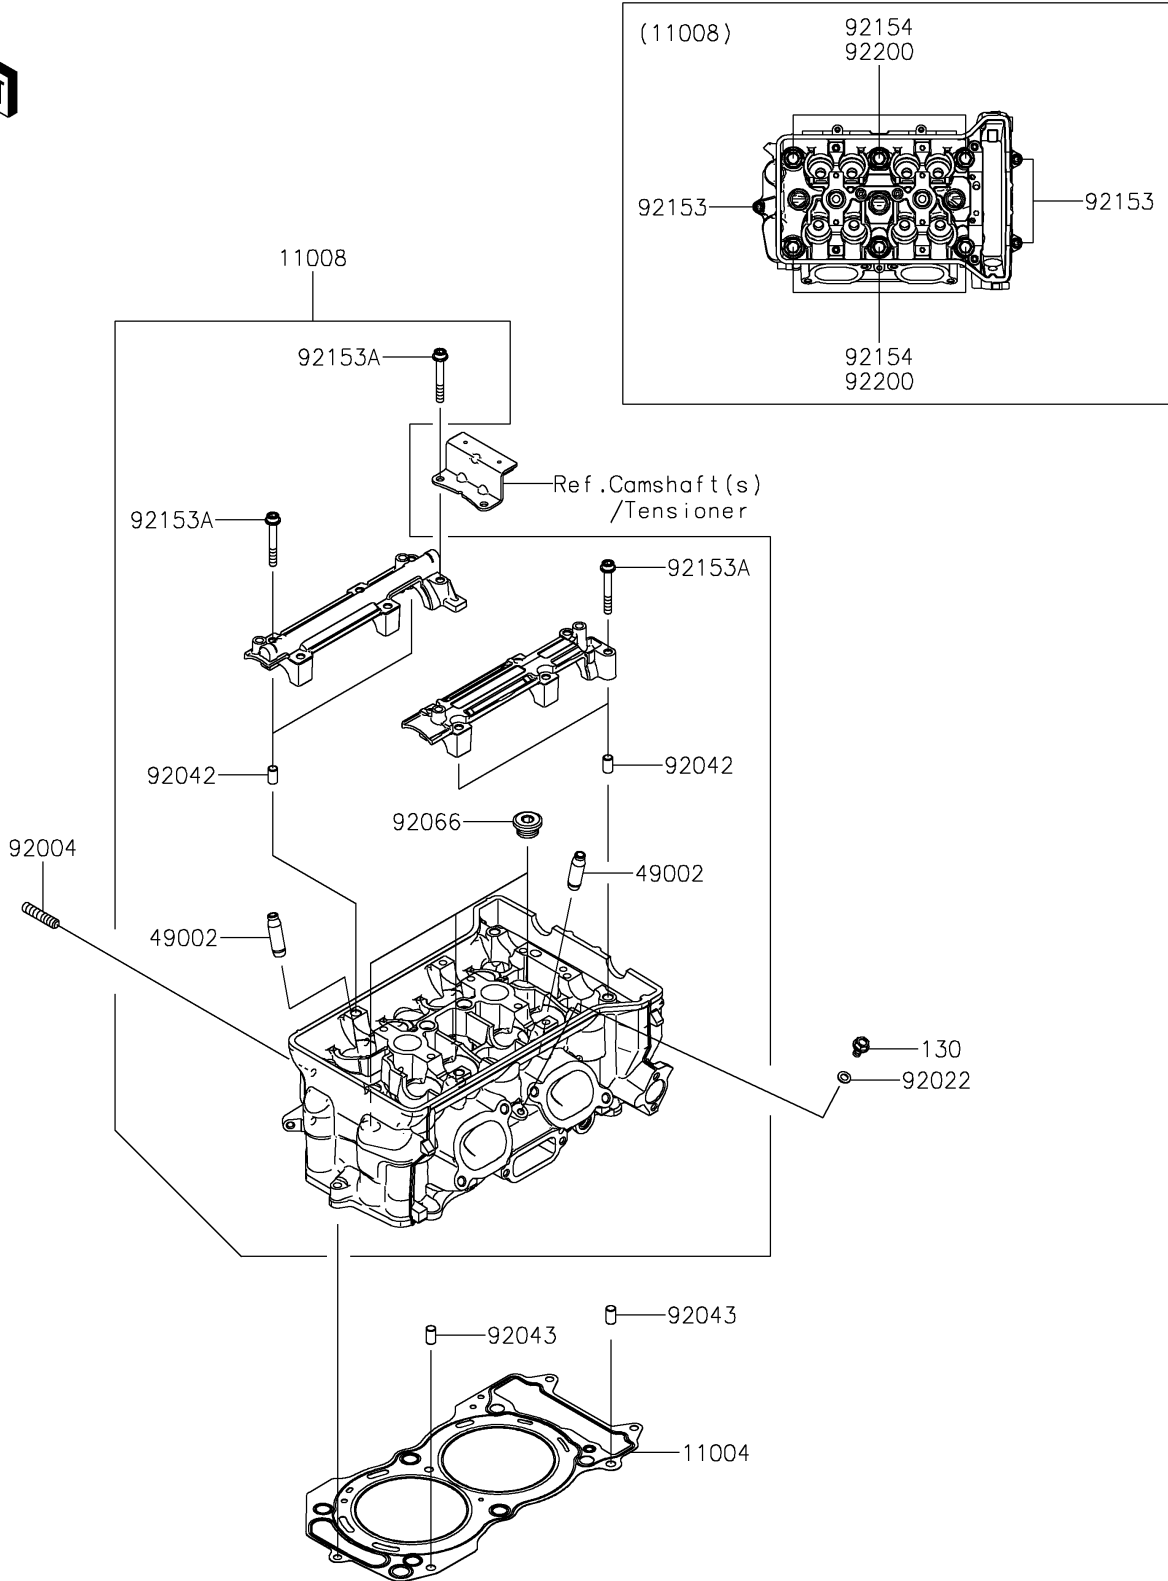

2026 MULE PRO-FXT™ 1000 LE RANCH EDITION

PARTS DIAGRAM Cylinder Head

E1111

2026 MULE PRO-FXT™ 1000 LE RANCH EDITION

PARTS LIST Cylinder Head

ITEM NAME	PART NUMBER	QUANTITY
-----------	-------------	----------
