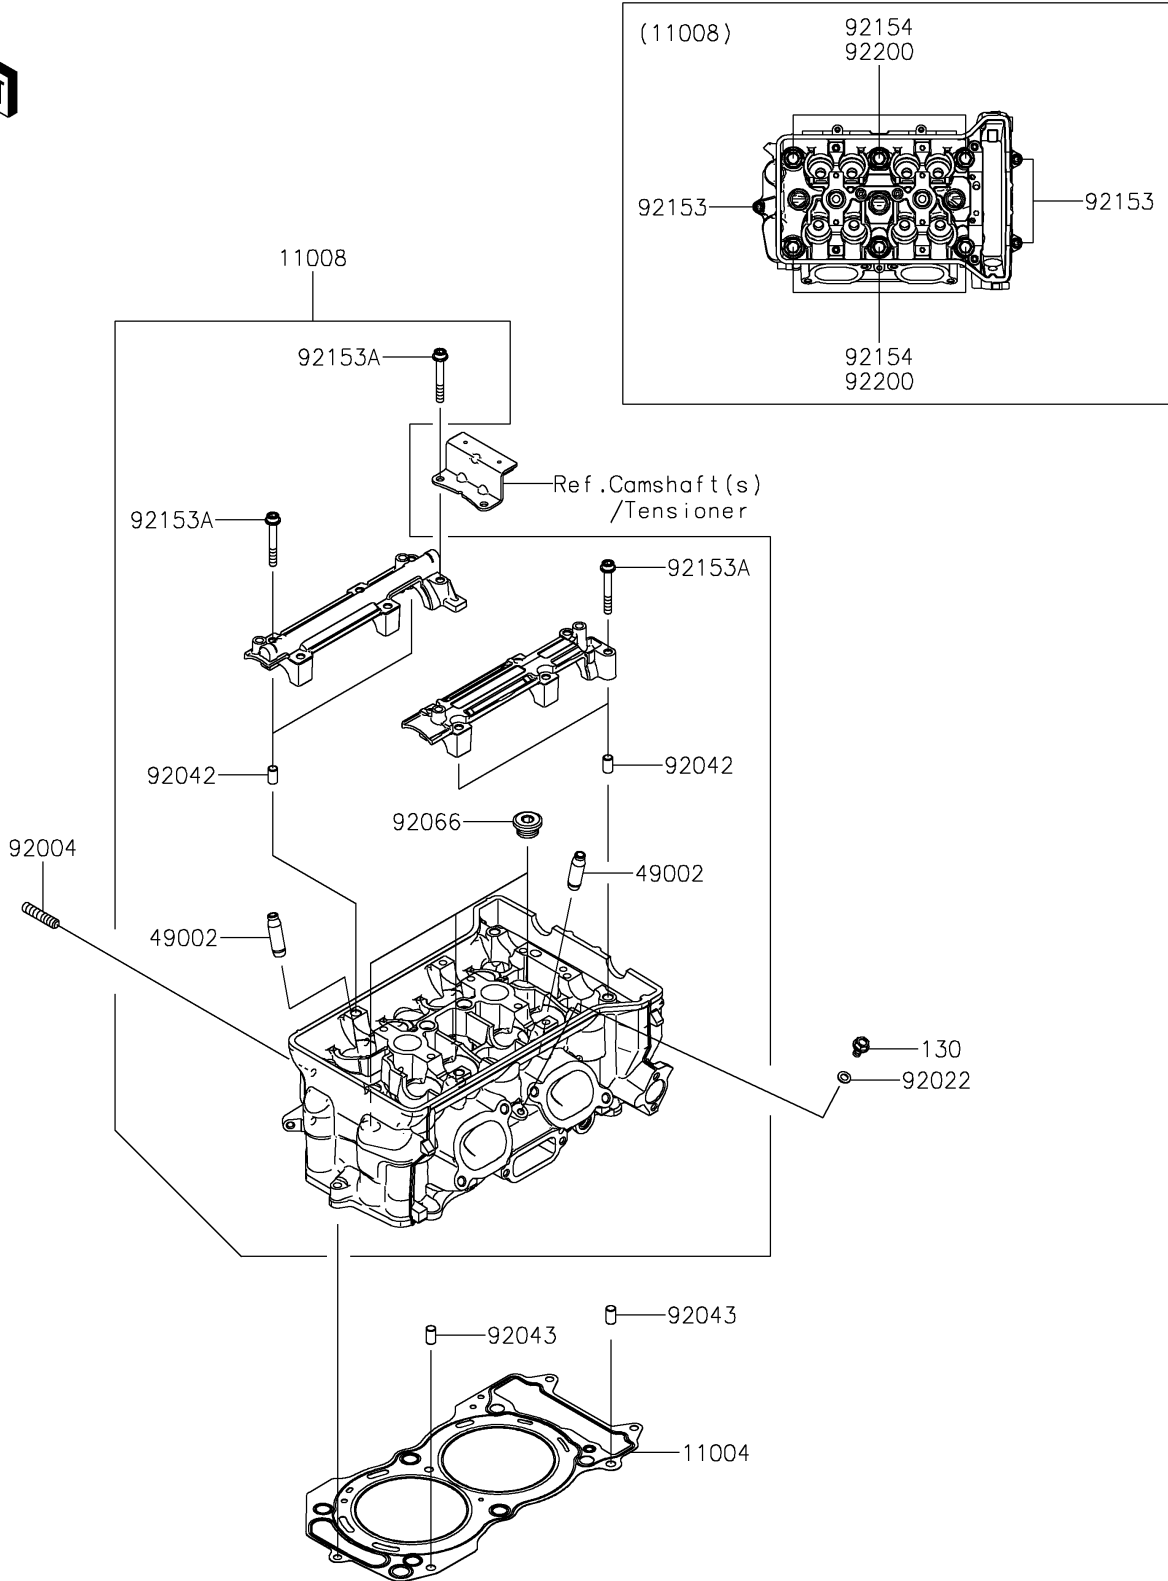

2024 MULE PRO-FXT™ 1000 LE RANCH EDITION

PARTS DIAGRAM Cylinder Head

E1111

2024 MULE PRO-FXT™ 1000 LE RANCH EDITION

PARTS LIST

Cylinder Head

ITEM NAME	PART NUMBER	QUANTITY
-----------	-------------	----------
