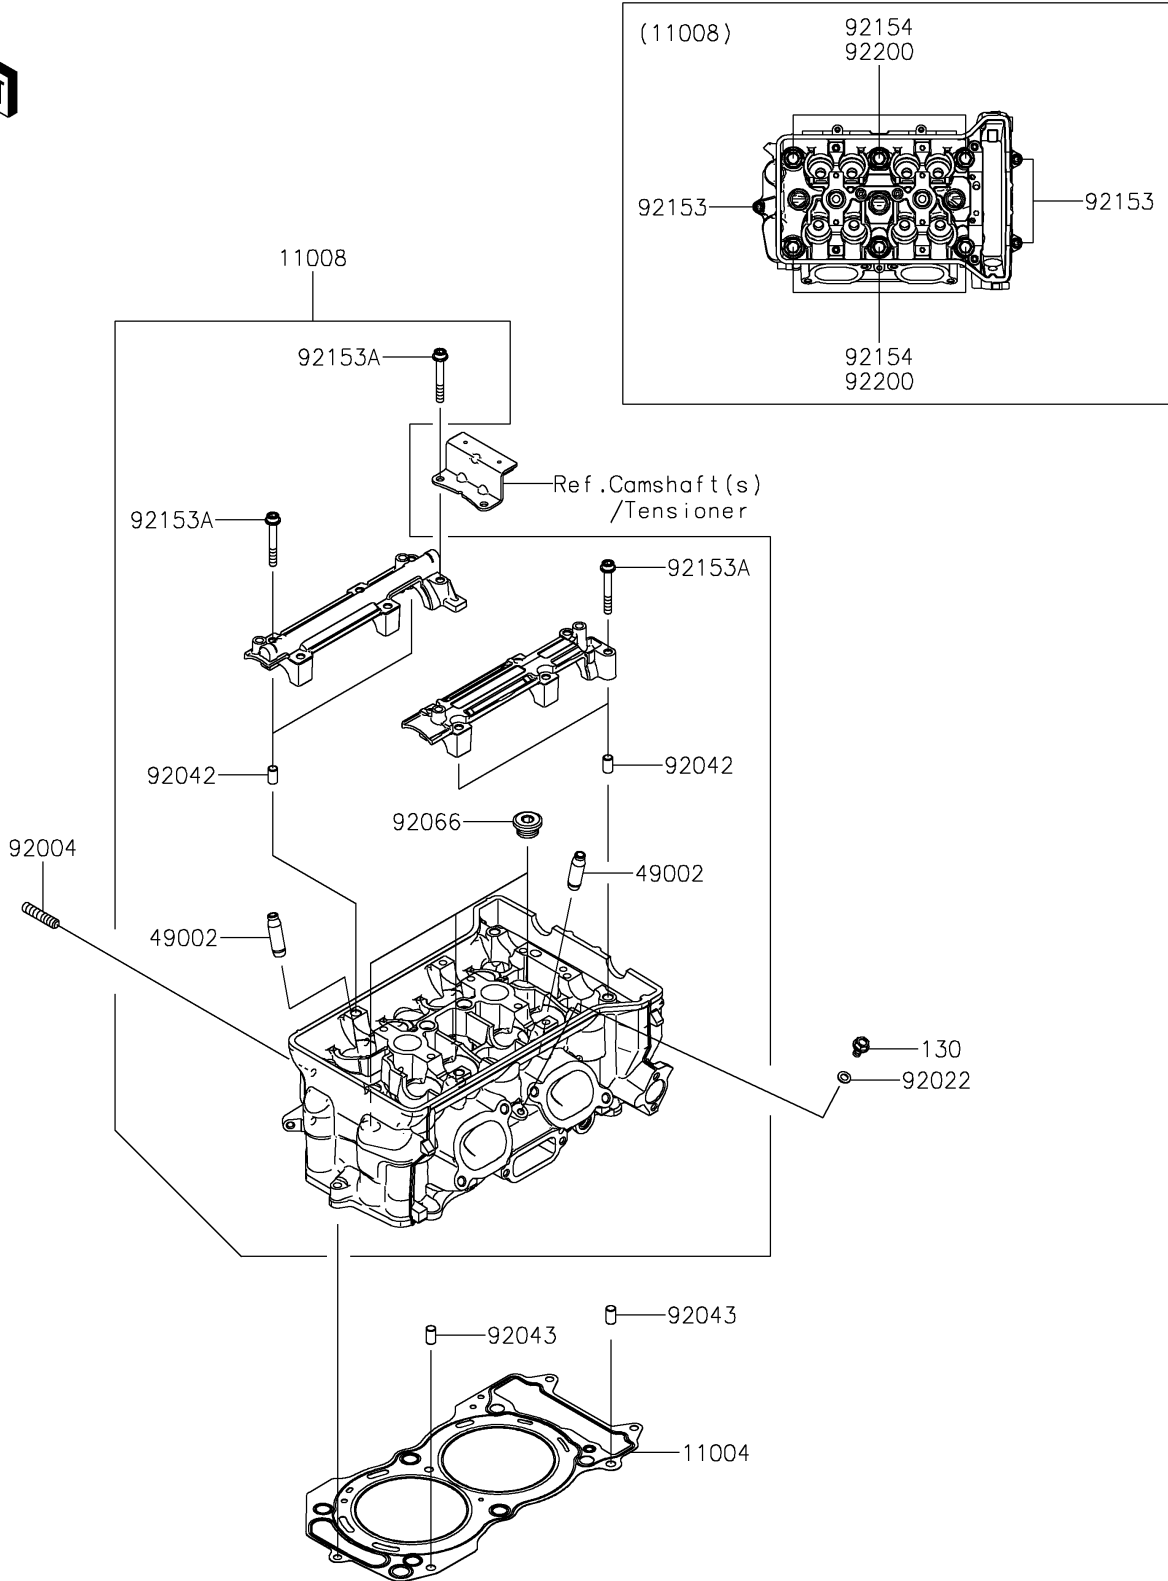

2024 MULE PRO-FXT 1000 LE Ranch Edition

PARTS DIAGRAM Cylinder Head

E1111

2024 MULE PRO-FXT 1000 LE Ranch Edition

PARTS LIST Cylinder Head

ITEM NAME	PART NUMBER	QUANTITY
-----------	-------------	----------
