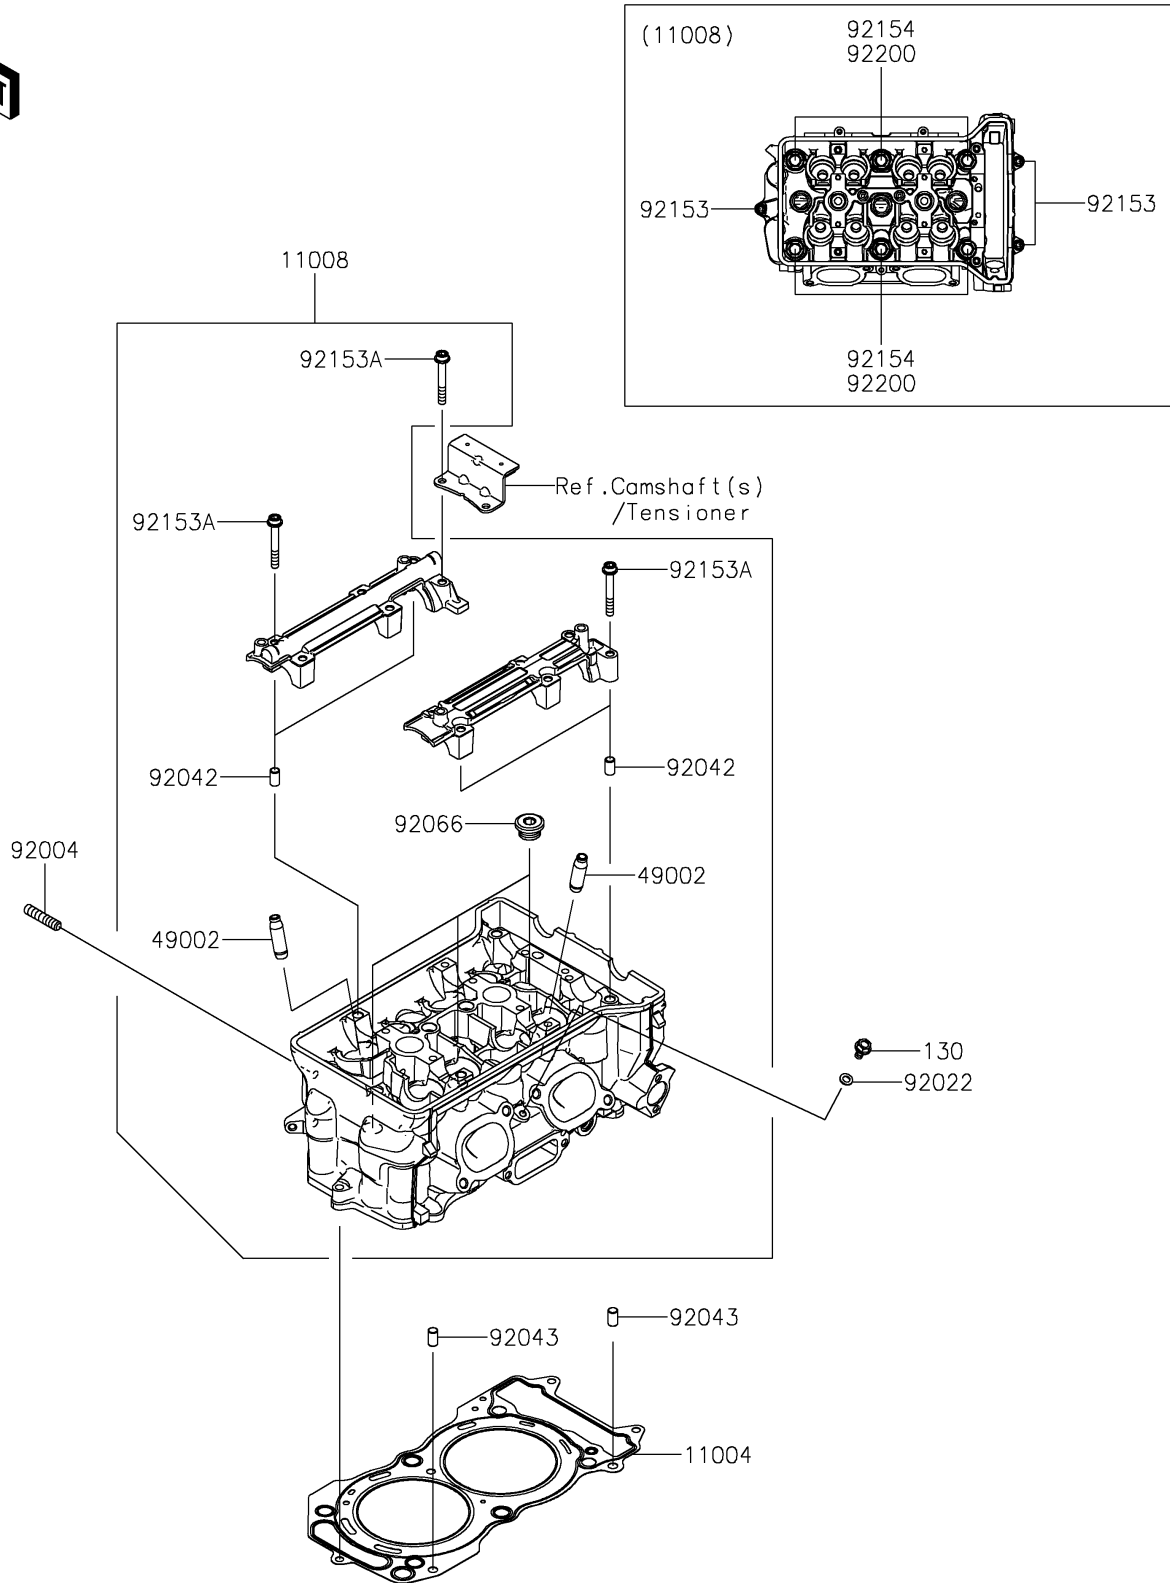

2026 MULE PRO-FXT™ 1000 LE RANCH EDITION

PARTS DIAGRAM Cylinder Head

E1111

2026 MULE PRO-FXT™ 1000 LE RANCH EDITION

Kawasaki
Let the Good Times Roll®

PARTS LIST

Cylinder Head

ITEM NAME	PART NUMBER	QUANTITY
GASKET-HEAD (Ref # 11004)	11004-0809	1
HEAD-COMP-CYLINDER (Ref # 11008)	11008-1502	1
GUIDE-VALVE (Ref # 49002)	49002-0709	8
STUD,8X22 (Ref # 92004)	92004-1217	8
WASHER,6.2X11X1 (Ref # 92022)	92022-304	1
PIN,DOWEL,6.3X8X14 (Ref # 92042)	92042-007	4
PIN,8X14 (Ref # 92043)	92043-1567	2
PLUG,18X10 (Ref # 92066)	92066-0832	3
BOLT,6X95 (Ref # 92153)	92153-0320	3
BOLT,SOCKET,6X45 (Ref # 92153A)	92153-0656	12
BOLT,11X157 (Ref # 92154)	92154-3931	6
WASHER,11.5X20.5X3.2 (Ref # 92200)	92200-0727	6
BOLT-FLANGED,6X12 (Ref # 130)	130BA0612	1