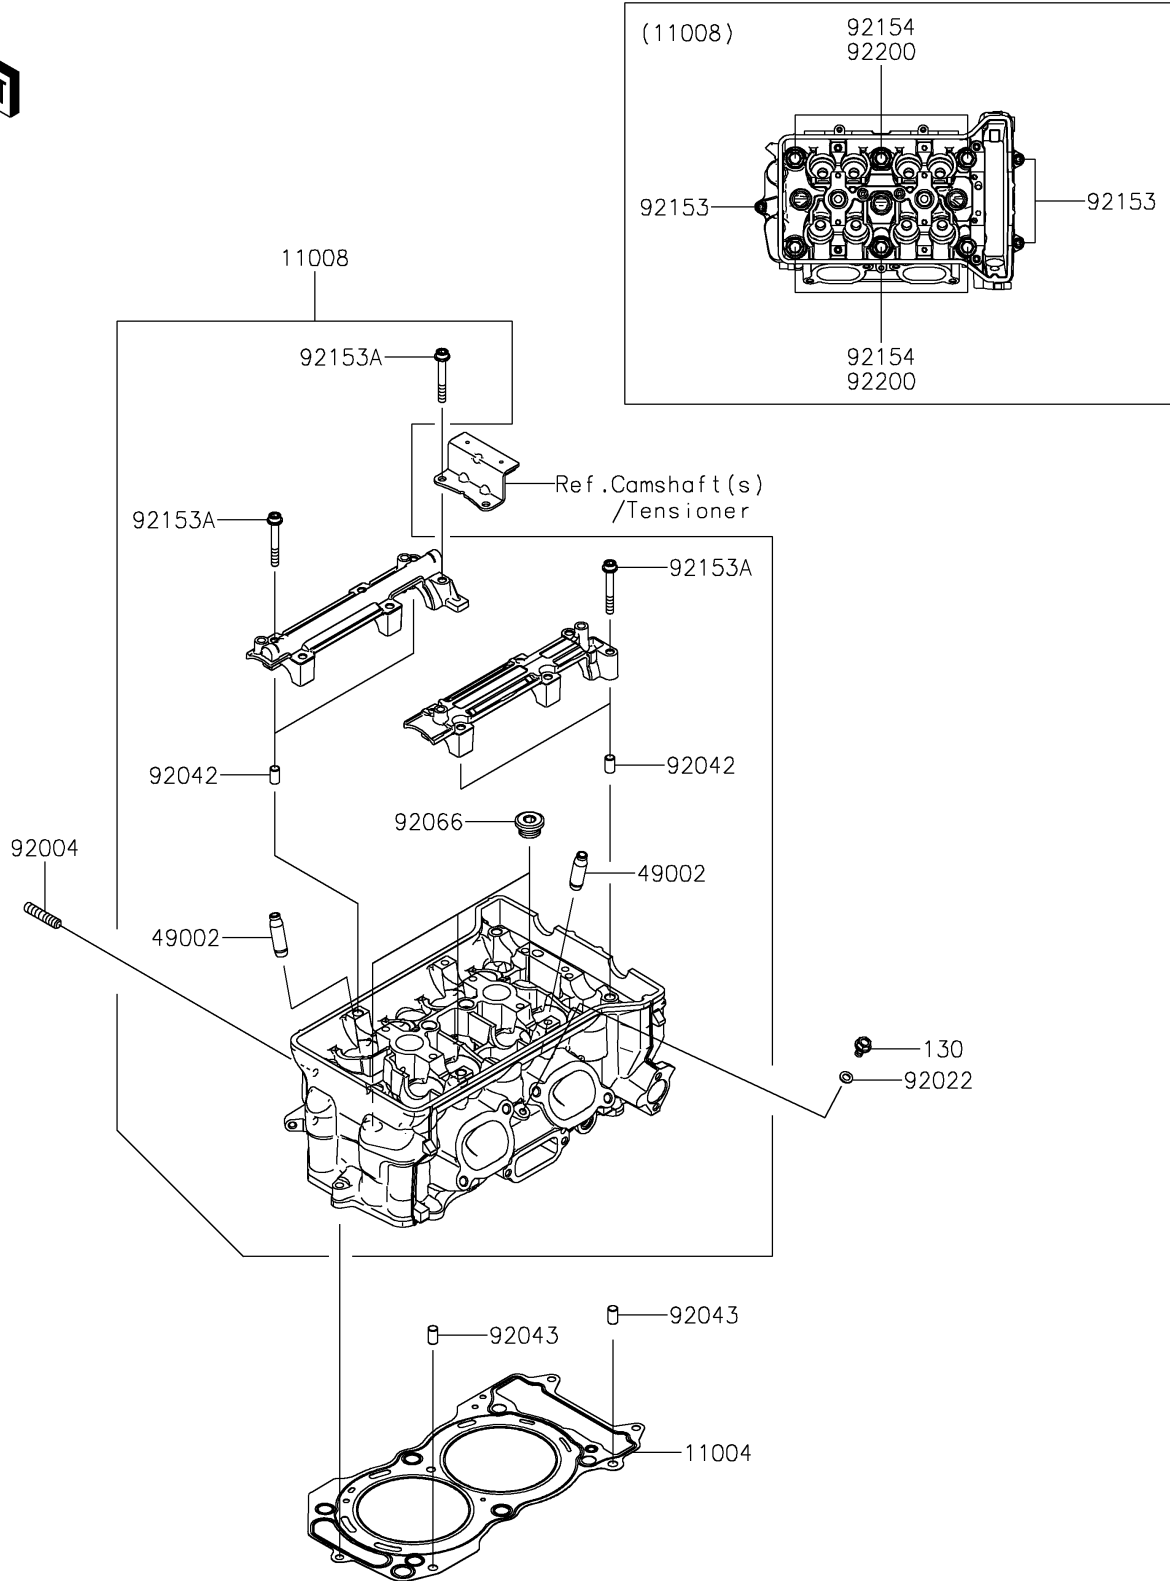

2025 MULE PRO-FXT 1000 LE Ranch Edition

PARTS DIAGRAM

Cylinder Head

E1111

2025 MULE PRO-FXT 1000 LE Ranch Edition

PARTS LIST

Cylinder Head

ITEM NAME	PART NUMBER	QUANTITY
GASKET-HEAD (Ref # 11004)	11004-0809	1
HEAD-COMP-CYLINDER (Ref # 11008)	11008-1502	1
GUIDE-VALVE (Ref # 49002)	49002-0709	8
STUD,8X22 (Ref # 92004)	92004-1217	8
WASHER,6.2X11X1 (Ref # 92022)	92022-304	1
PIN,DOWEL,6.3X8X14 (Ref # 92042)	92042-007	4
PIN,8X14 (Ref # 92043)	92043-1567	2
PLUG,18X10 (Ref # 92066)	92066-0832	3
BOLT,6X95 (Ref # 92153)	92153-0320	3
BOLT,SOCKET,6X45 (Ref # 92153A)	92153-0656	12
BOLT,11X157 (Ref # 92154)	92154-3931	6
WASHER,11.5X20.5X3.2 (Ref # 92200)	92200-0727	6
BOLT-FLANGED,6X12 (Ref # 130)	130BA0612	1