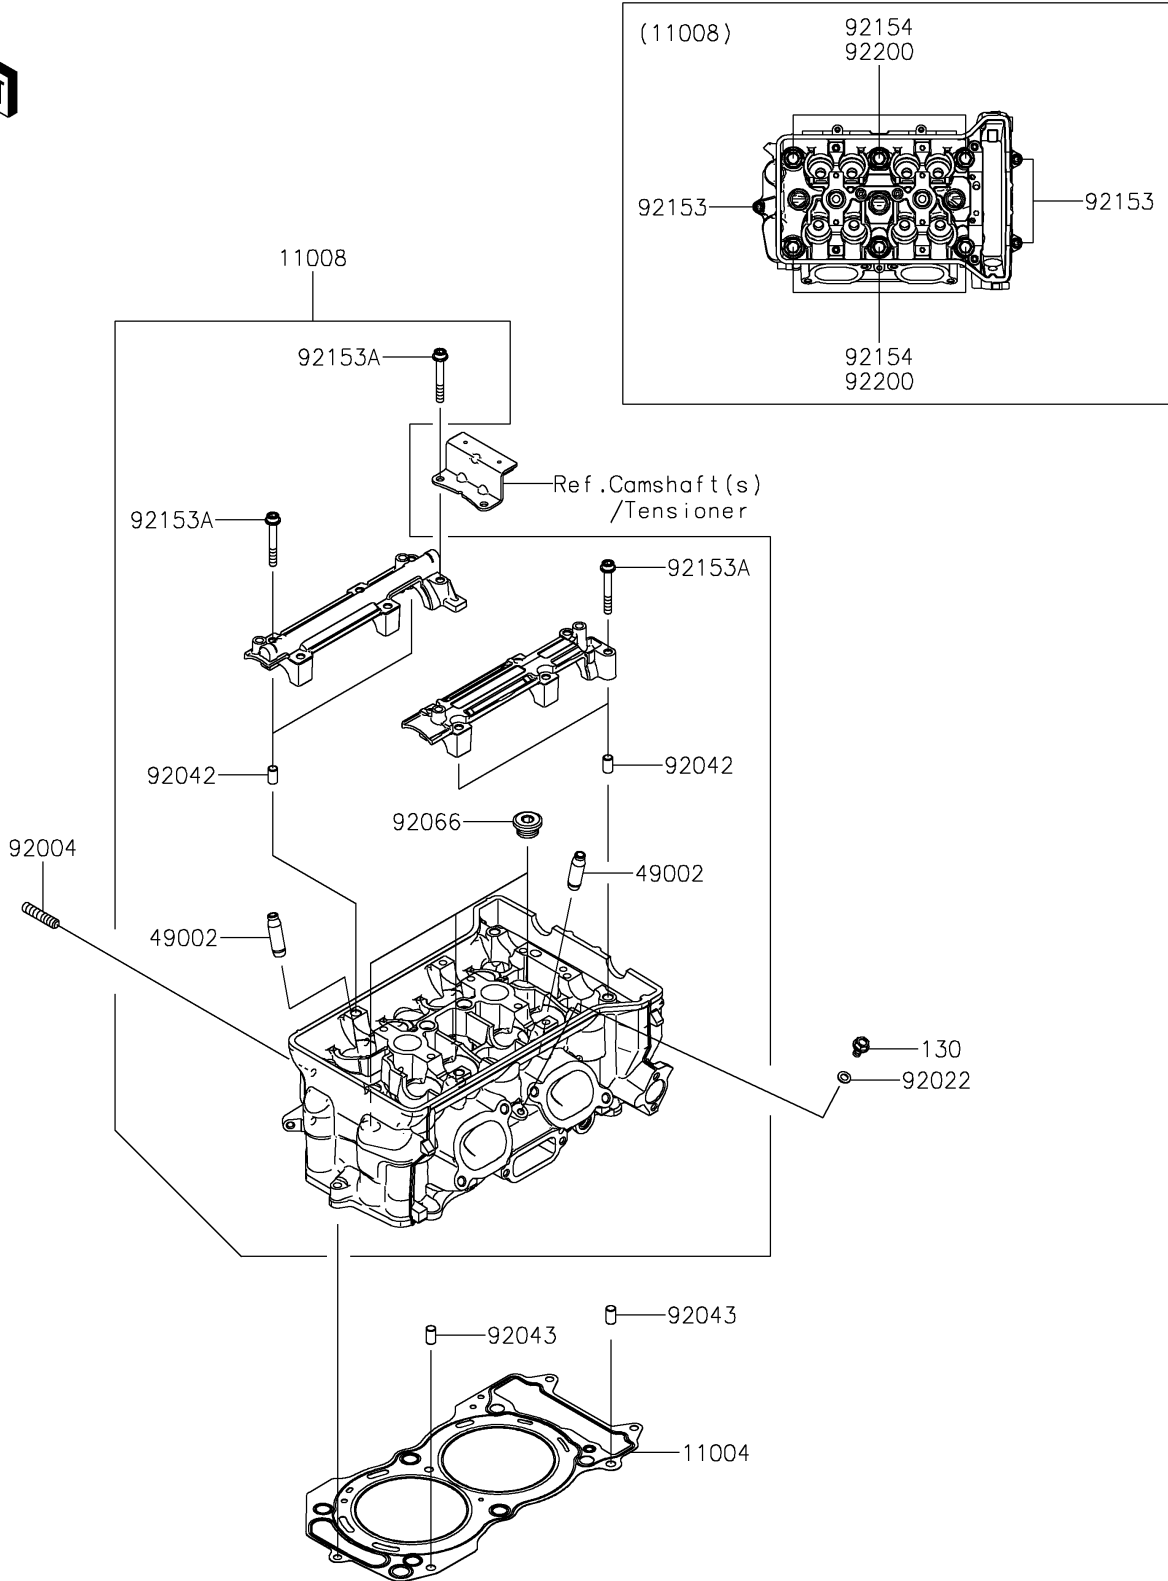

2024 MULE PRO-FXT™ 1000 LE RANCH EDITION

PARTS DIAGRAM Cylinder Head

E1111

2024 MULE PRO-FXT™ 1000 LE RANCH EDITION

PARTS LIST

Cylinder Head

ITEM NAME	PART NUMBER	QUANTITY
GASKET-HEAD (Ref # 11004)	11004-0809	1
HEAD-COMP-CYLINDER (Ref # 11008)	11008-1502	1
GUIDE-VALVE (Ref # 49002)	49002-0709	8
STUD,8X22 (Ref # 92004)	92004-1217	8
WASHER,6.2X11X1 (Ref # 92022)	92022-304	1
PIN,DOWEL,6.3X8X14 (Ref # 92042)	92042-007	4
PIN,8X14 (Ref # 92043)	92043-1567	2
PLUG,18X10 (Ref # 92066)	92066-0832	3
BOLT,6X95 (Ref # 92153)	92153-0320	3
BOLT,SOCKET,6X45 (Ref # 92153A)	92153-0656	12
BOLT,11X157 (Ref # 92154)	92154-3931	6
WASHER,11.5X20.5X3.2 (Ref # 92200)	92200-0727	6
BOLT-FLANGED,6X12 (Ref # 130)	130BA0612	1