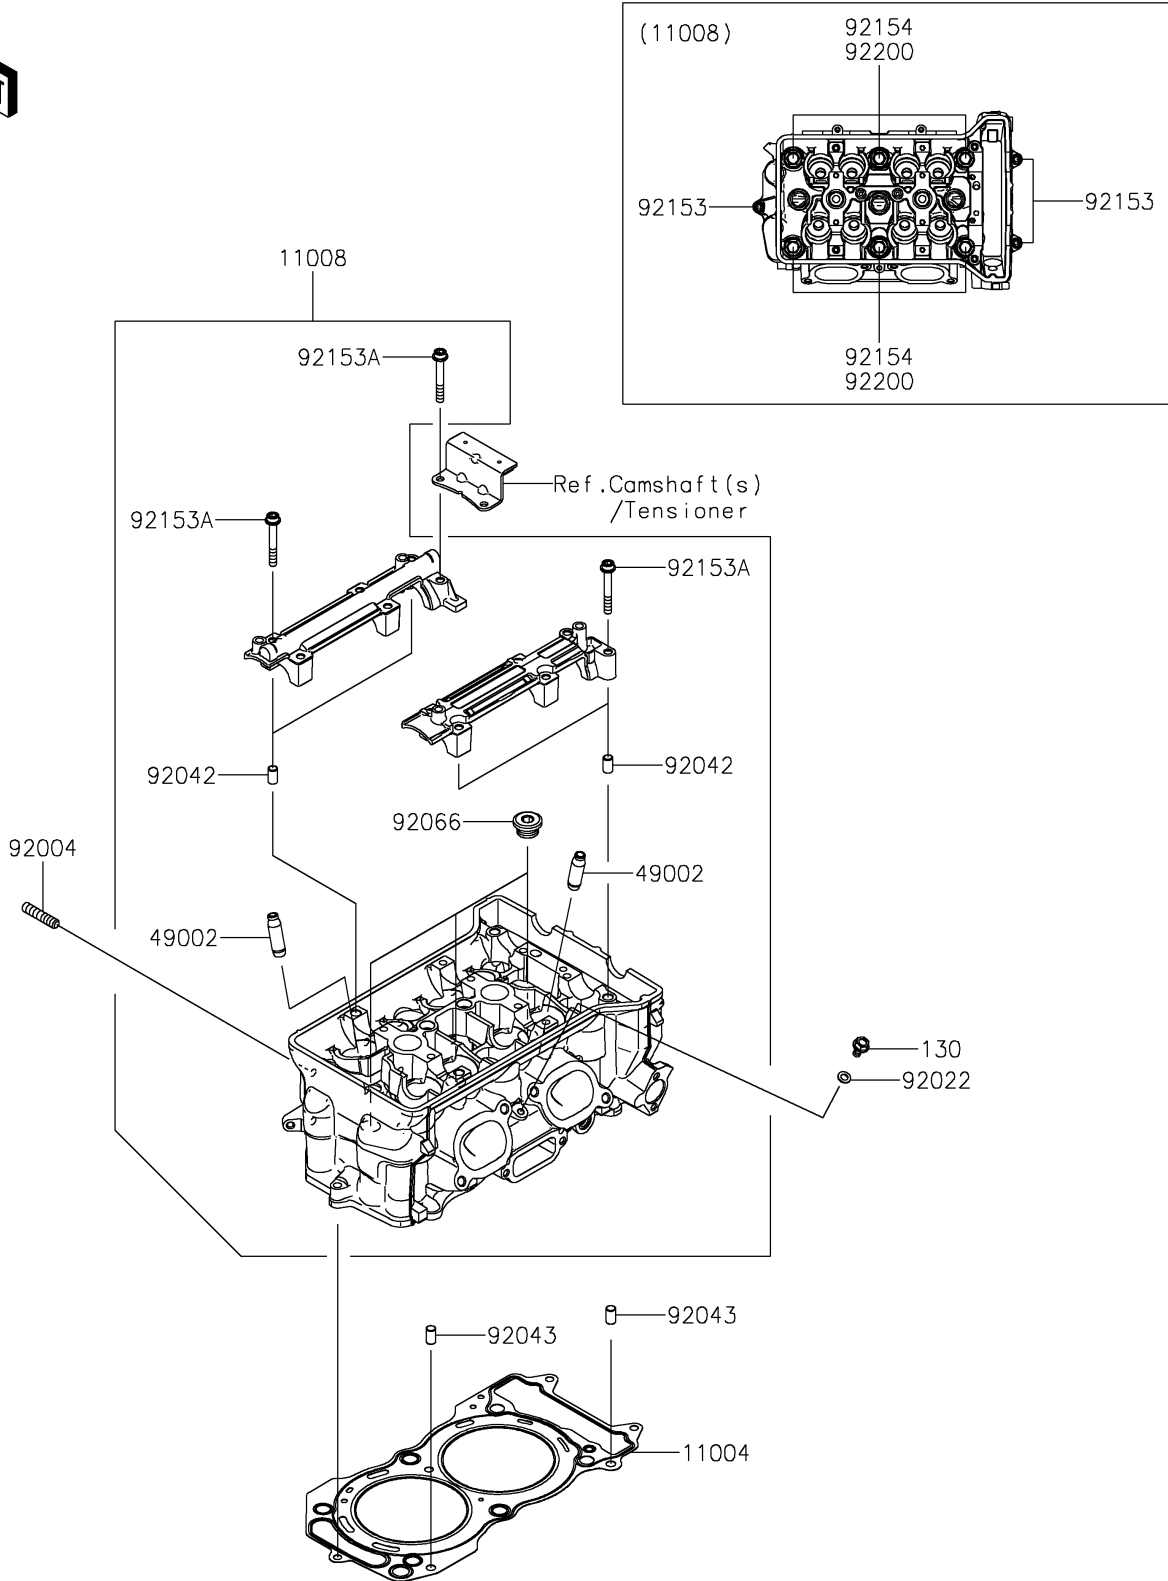

2024 MULE PRO-FXT 1000 LE Ranch Edition

PARTS DIAGRAM

Cylinder Head

E1111

2024 MULE PRO-FXT 1000 LE Ranch Edition

PARTS LIST

Cylinder Head

ITEM NAME	PART NUMBER	QUANTITY
GASKET-HEAD (Ref # 11004)	11004-0809	1
HEAD-COMP-CYLINDER (Ref # 11008)	11008-1502	1
GUIDE-VALVE (Ref # 49002)	49002-0709	8
STUD,8X22 (Ref # 92004)	92004-1217	8
WASHER,6.2X11X1 (Ref # 92022)	92022-304	1
PIN,DOWEL,6.3X8X14 (Ref # 92042)	92042-007	4
PIN,8X14 (Ref # 92043)	92043-1567	2
PLUG,18X10 (Ref # 92066)	92066-0832	3
BOLT,6X95 (Ref # 92153)	92153-0320	3
BOLT,SOCKET,6X45 (Ref # 92153A)	92153-0656	12
BOLT,11X157 (Ref # 92154)	92154-3931	6
WASHER,11.5X20.5X3.2 (Ref # 92200)	92200-0727	6
BOLT-FLANGED,6X12 (Ref # 130)	130BA0612	1