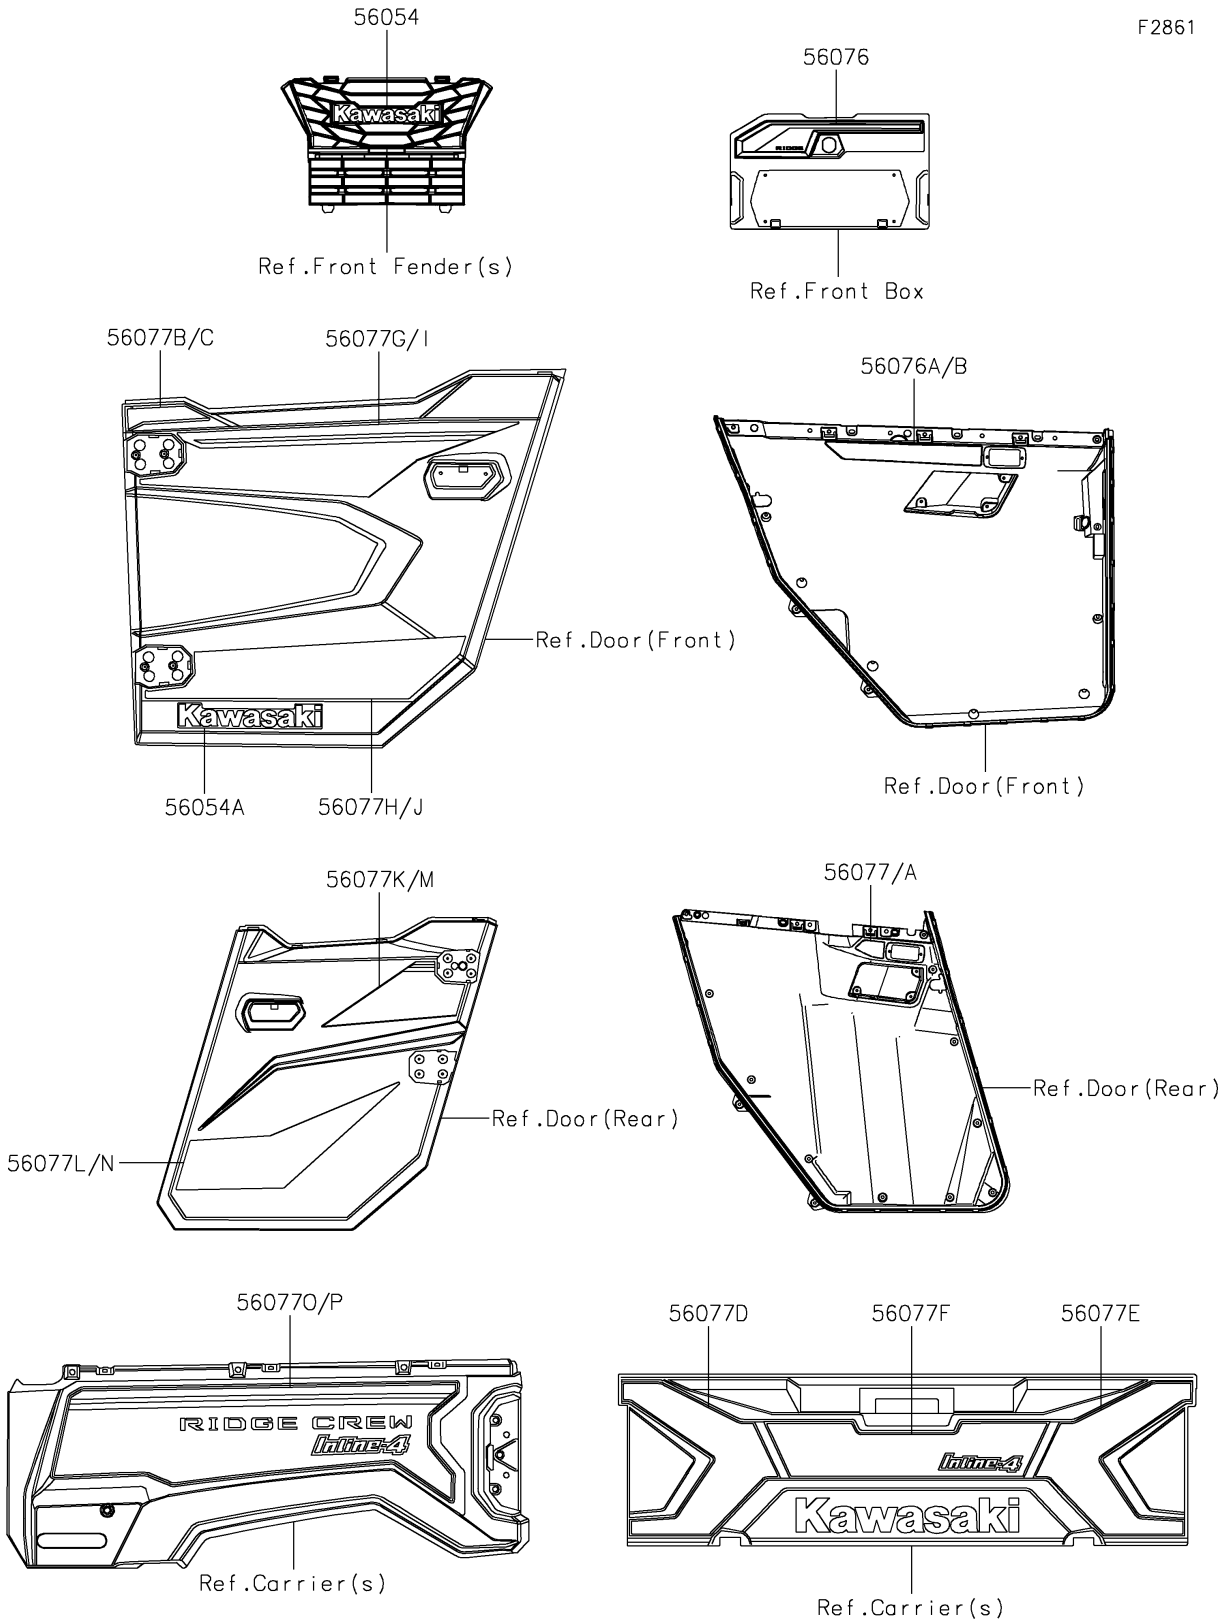

2026 RIDGE CREW

PARTS DIAGRAM

Decals

F2861

2026 RIDGE CREW

PARTS LIST

Decals

ITEM NAME	PART NUMBER	QUANTITY
MARK,KAWASAKI (Ref # 56054)	56054-3890	1
MARK,DOOR COVER,KAWASAKI (Ref # 56054A)	56054-4061	2
PATTERN,PANEL COVER (Ref # 56076)	56076-7891	1
PATTERN,DOOR COVER,LH,INNER (Ref # 56076A)	56076-7892	1
PATTERN,DOOR COVER,RH,INNER (Ref # 56076B)	56076-7893	1
PATTERN,DOOR COVER,RR,LH,INNER (Ref # 56077)	56077-1414	1
PATTERN,DOOR COVER,RR,RH,INNER (Ref # 56077A)	56077-1415	1
PATTERN,DOOR COVER,LH,UPP (Ref # 56077B)	56077-7110	1
PATTERN,DOOR COVER,RH,UPP (Ref # 56077C)	56077-7113	1
PATTERN,TAIL GATE,LH (Ref # 56077D)	56077-7118	1
PATTERN,TAIL GATE,RH (Ref # 56077E)	56077-7119	1
PATTERN,TAIL GATE,CNT (Ref # 56077F)	56077-7120	1
PATTERN,DOOR COVER,FR,LH,UPP (Ref # 56077G)	56077-7121	1
PATTERN,DOOR COVER,FR,LH,LWR (Ref # 56077H)	56077-7122	1
PATTERN,DOOR COVER,FR,RH,UPP (Ref # 56077I)	56077-7123	1
PATTERN,DOOR COVER,FR,RH,LWR (Ref # 56077J)	56077-7124	1
PATTERN,DOOR COVER,RR,LH,UPP (Ref # 56077K)	56077-7125	1
PATTERN,DOOR COVER,RR,LH,LWR (Ref # 56077L)	56077-7126	1
PATTERN,DOOR COVER,RR,RH,UPP (Ref # 56077M)	56077-7127	1
PATTERN,DOOR COVER,RR,RH,LWR (Ref # 56077N)	56077-7128	1
PATTERN,RR FENDER,LH (Ref # 56077O)	56077-7129	1
PATTERN,RR FENDER,RH (Ref # 56077P)	56077-7130	1