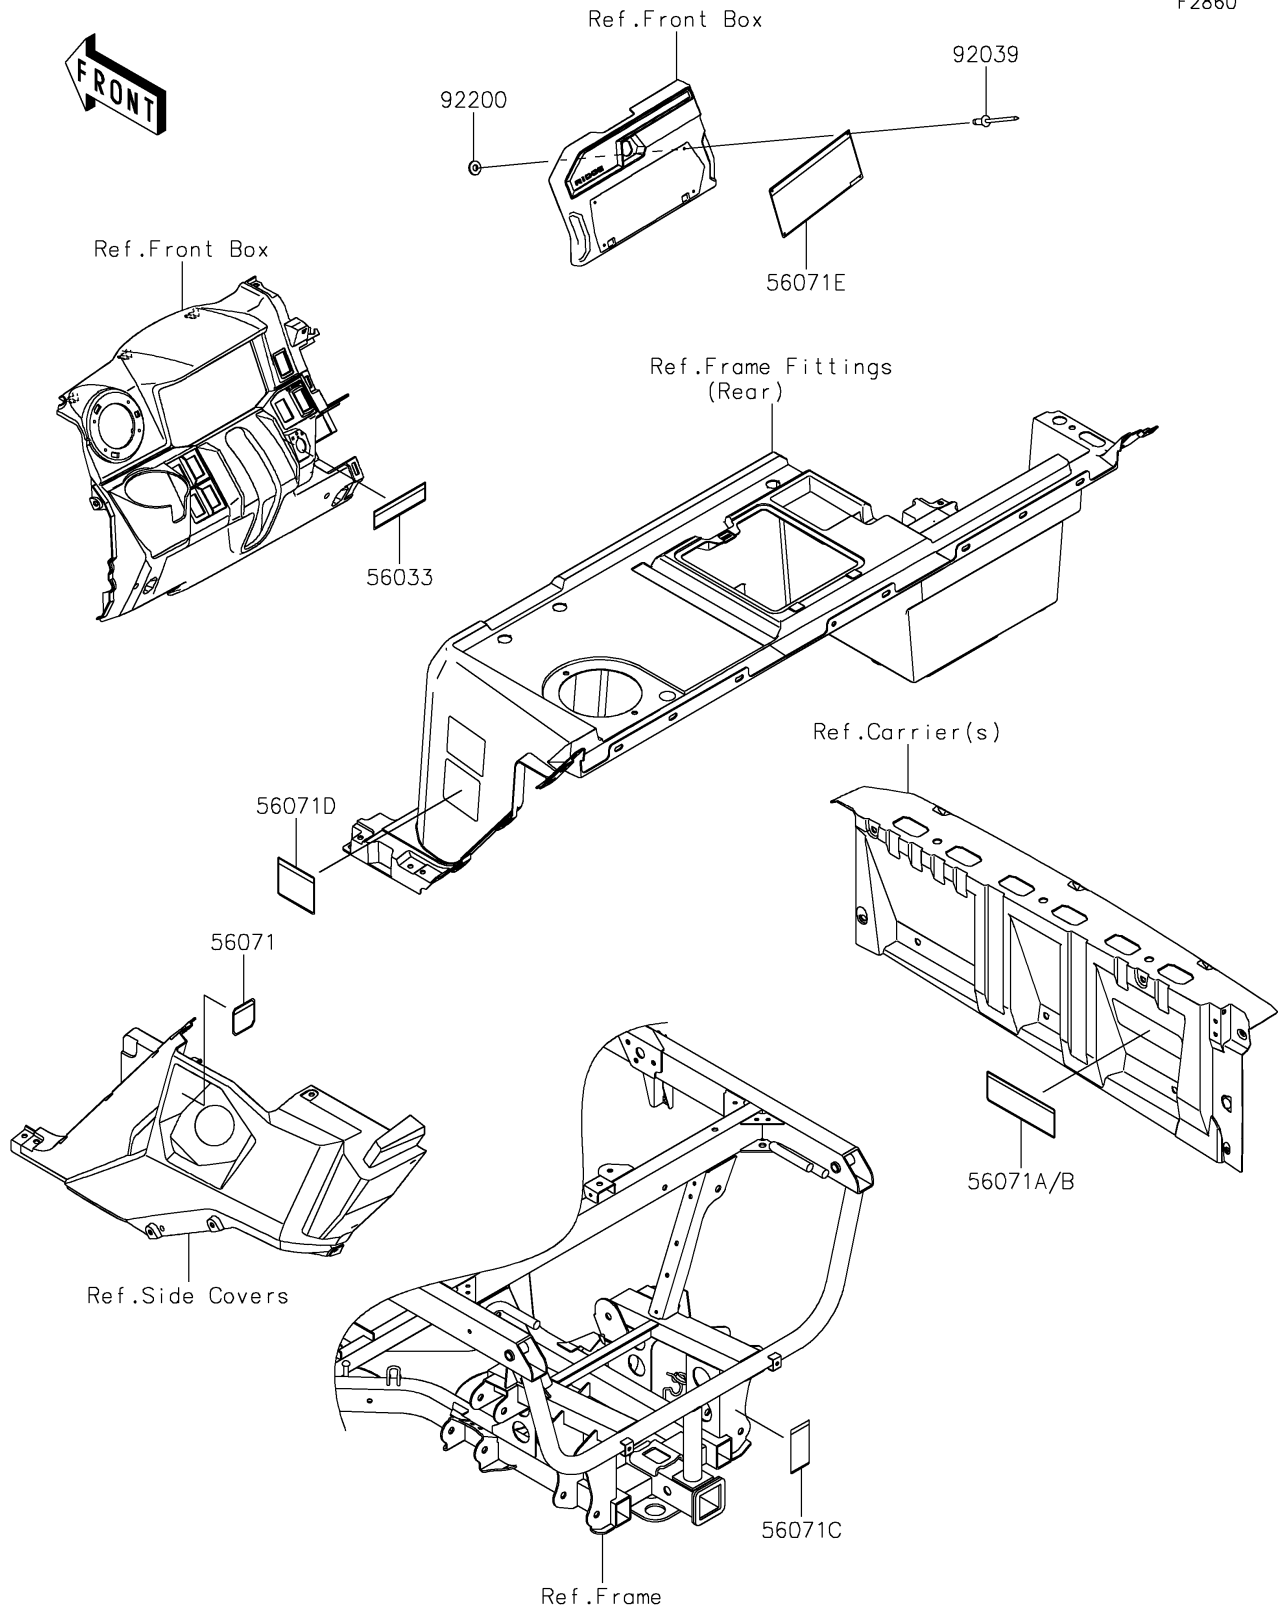

2026 RIDGE® CREW

PARTS DIAGRAM

Labels

F2860

2026 RIDGE® CREW

PARTS LIST

Labels

ITEM NAME	PART NUMBER	QUANTITY
LABEL-MANUAL,SHIFT NOTICE (Ref # 56033)	56033-0822	1
LABEL-WARNING,GASOLINE (Ref # 56071)	56071-0588	1
LABEL-WARNING,CARGO CAPA. (Ref # 56071A)	56071-0715	1
LABEL-WARNING,CARGO CAPA. (Ref # 56071B)	56071-0716	1
LABEL-WARNING,TRAILER HITCH (Ref # 56071C)	56071-1058	1
LABEL-WARNING,TIRE INFORMATION (Ref # 56071D)	56071-1194	1
LABEL-WARNING,GENERAL (Ref # 56071E)	56071-1202	1
RIVET,3.2X8 (Ref # 92039)	92039-3763	4
WASHER,3.5X8X1 (Ref # 92200)	92200-1251	4