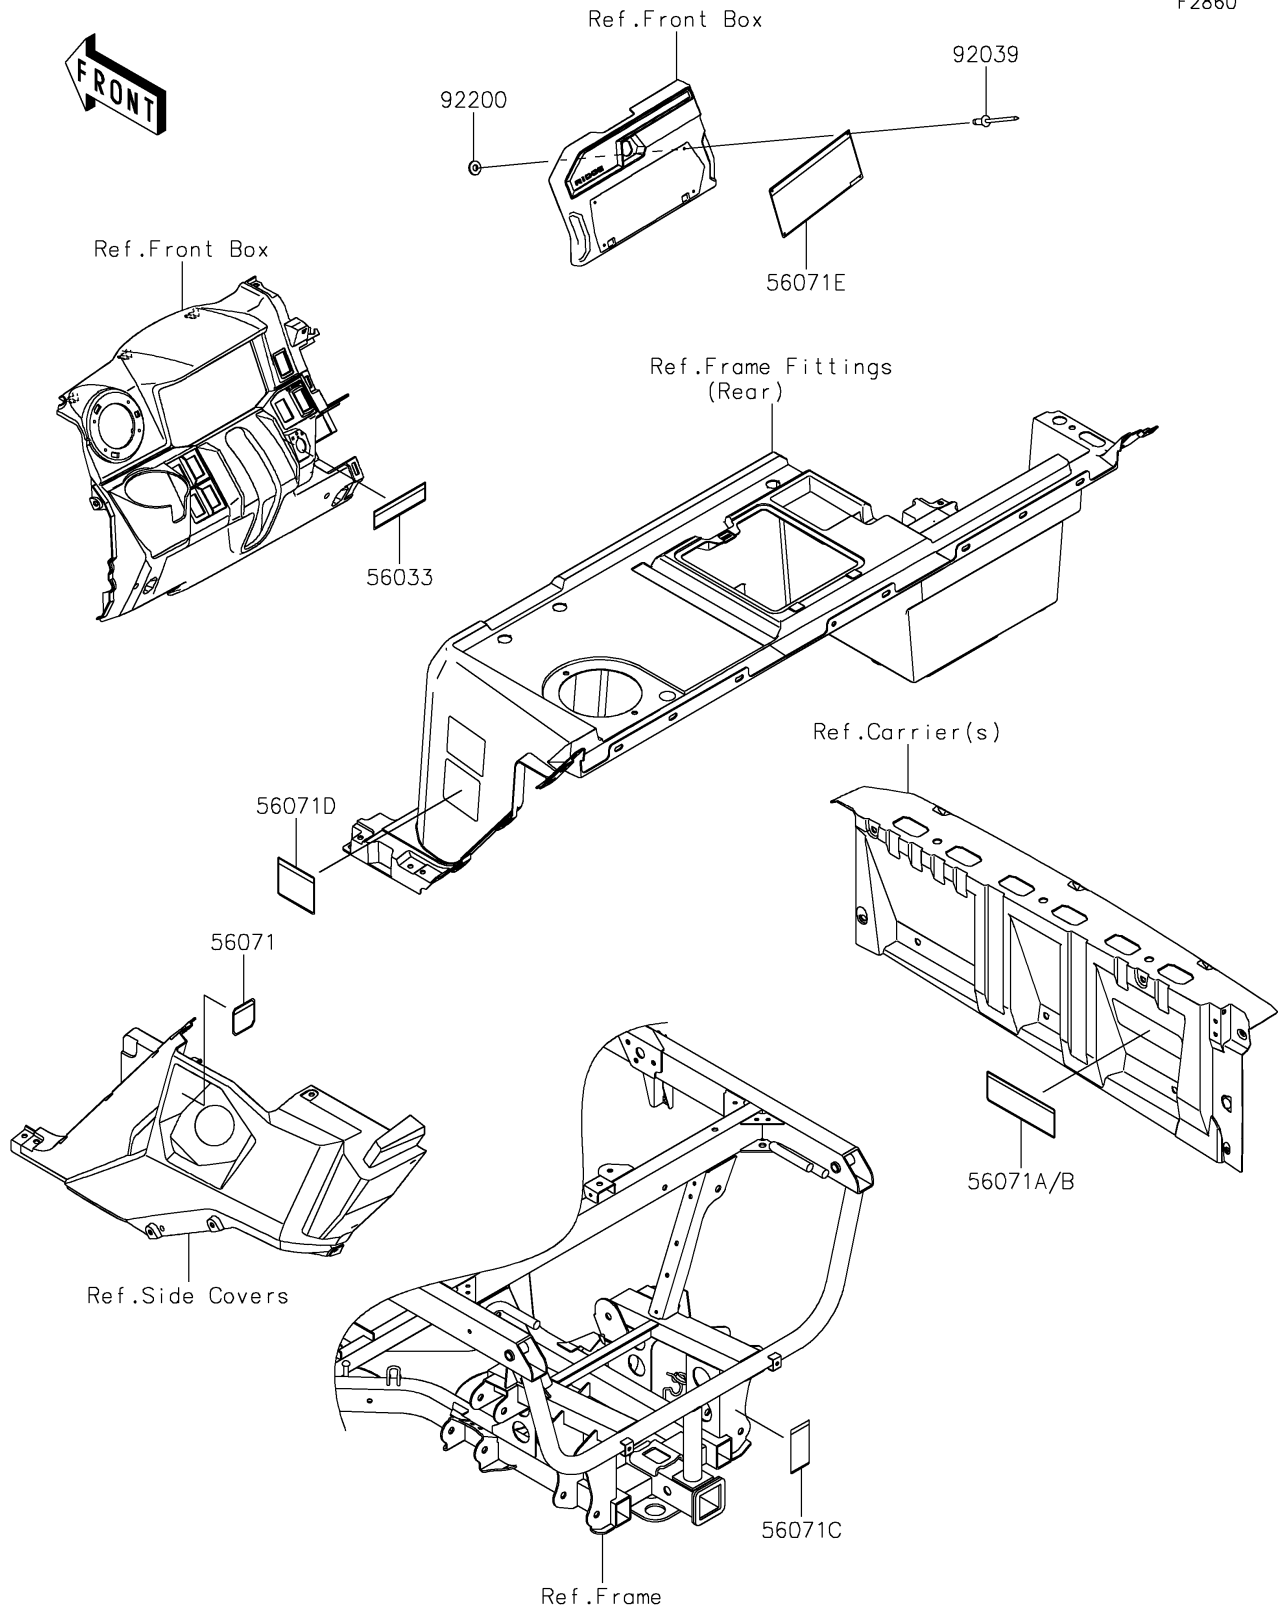

2026 RIDGE CREW

PARTS DIAGRAM

Labels

F2860