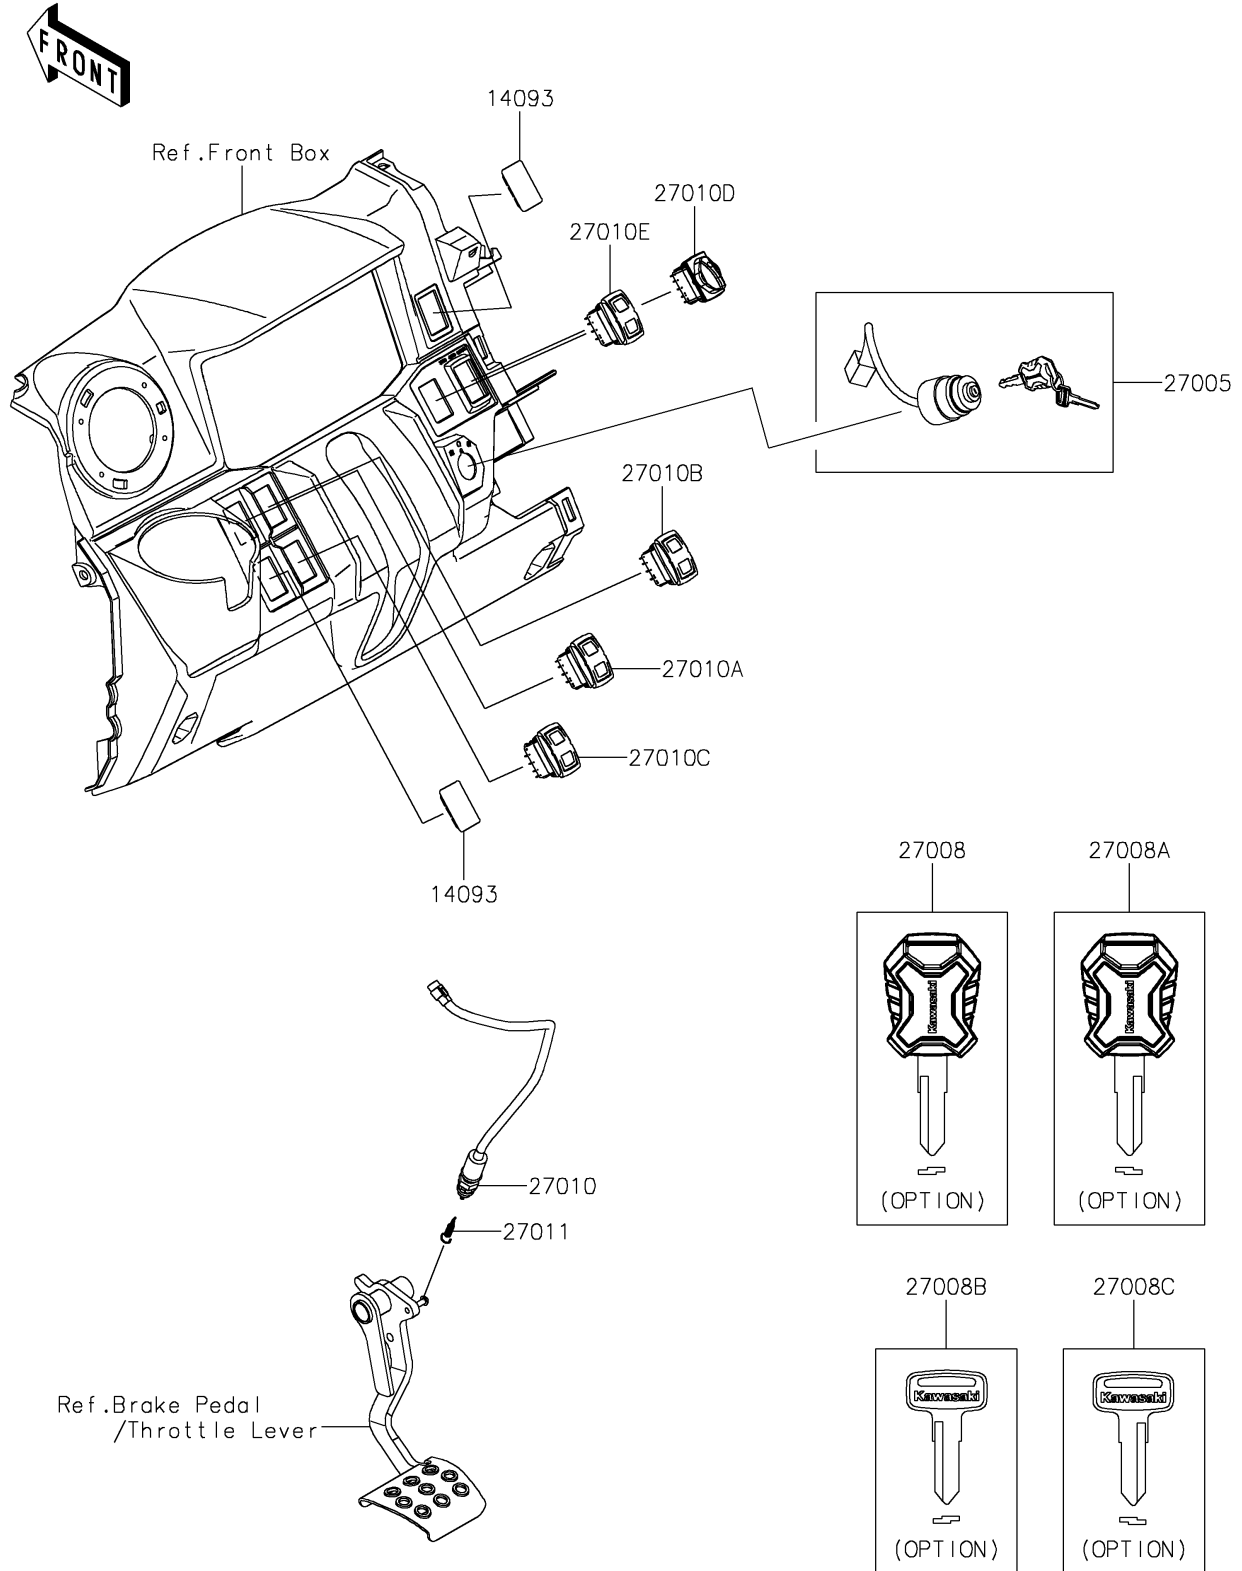

2026 RIDGE® CREW

PARTS DIAGRAM

Ignition Switch

F2770