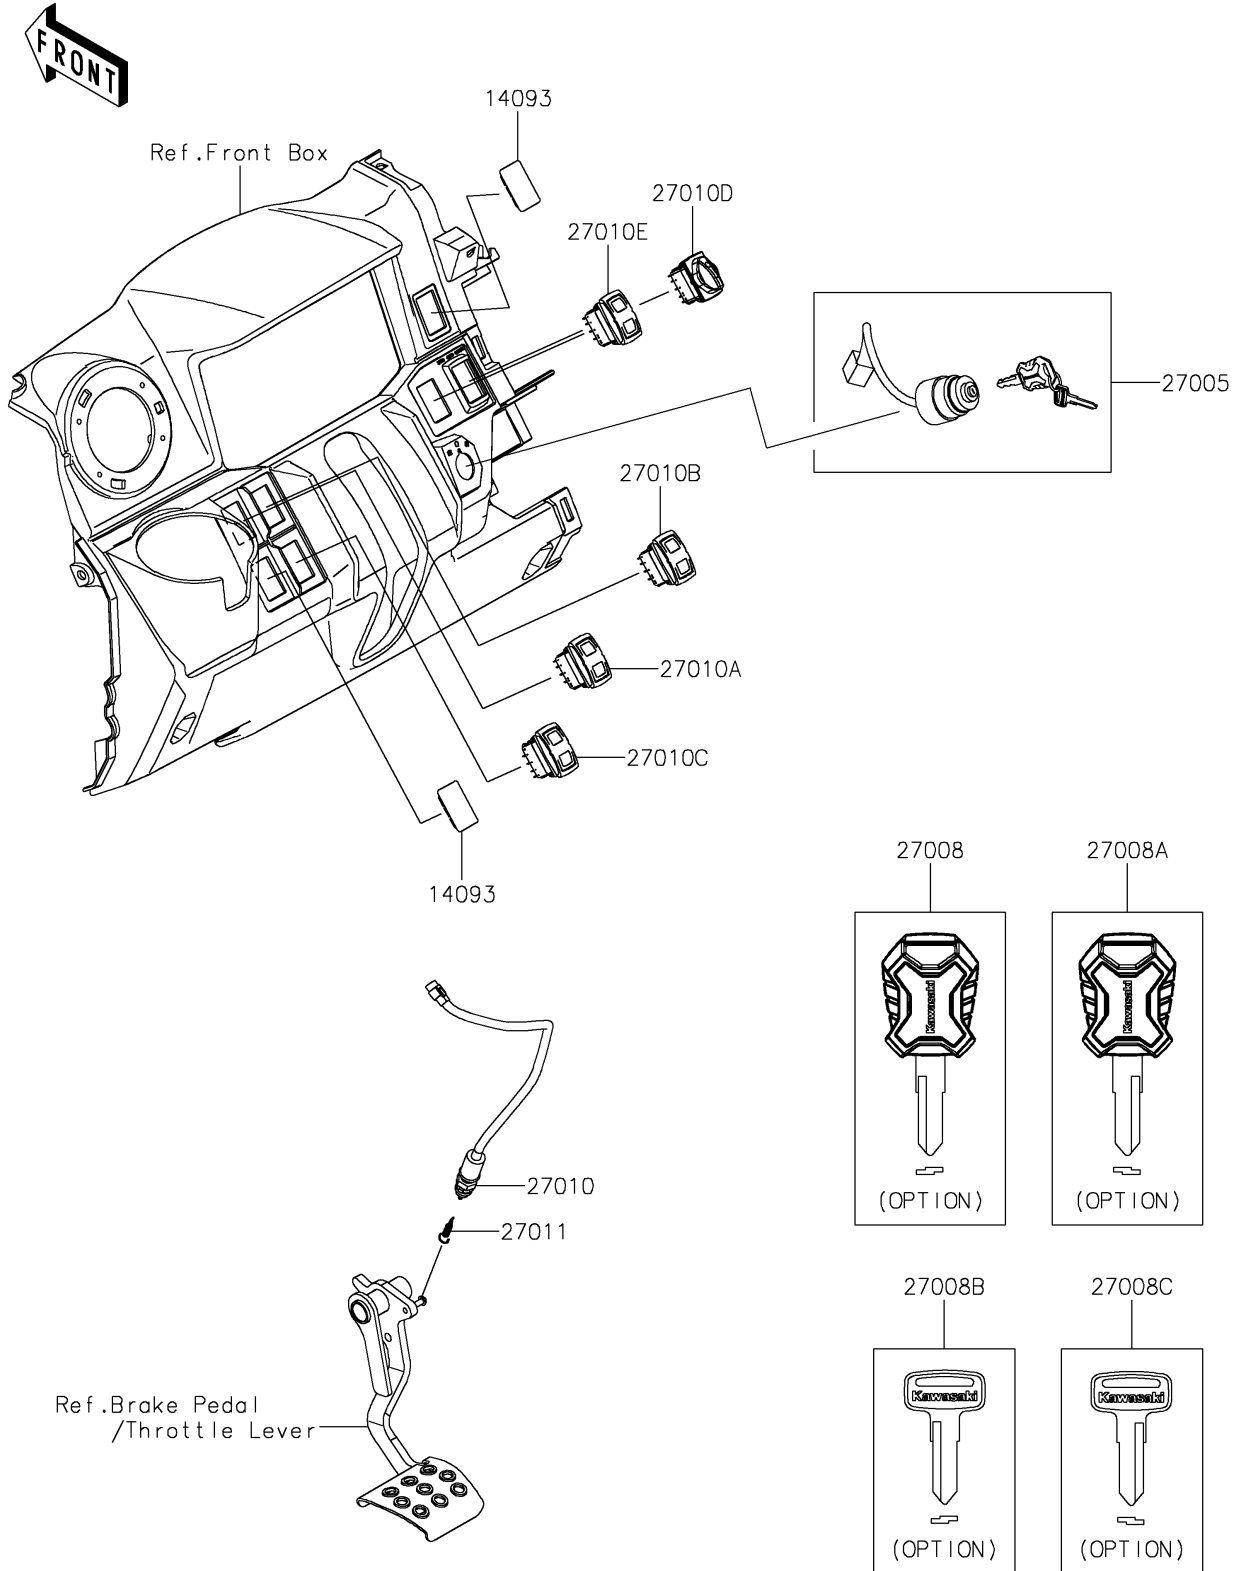

2026 RIDGE CREW

PARTS DIAGRAM

Ignition Switch

F2770

2026 RIDGE CREW

PARTS LIST

Ignition Switch

ITEM NAME	PART NUMBER	QUANTITY
COVER,SWITCH (Ref # 14093)	14093-1202	2
SWITCH-ASSY-IGNITION (Ref # 27005)	27005-0733	1
KEY-LOCK,BLANK,MASCOT (Ref # 27008)	27008-0713	1
KEY-LOCK,BLANK,MASCOT (Ref # 27008A)	27008-0714	1
KEY-LOCK,BLANK (Ref # 27008B)	27008-1153	1
KEY-LOCK,BLANK (Ref # 27008C)	27008-1157	1
SWITCH,BRAKE (Ref # 27010)	27010-0724	1
SWITCH,UP/DOWN (Ref # 27010A)	27010-0954	1
SWITCH,SELECT/RETURN (Ref # 27010B)	27010-0955	1
SWITCH,HEAD LAMP (Ref # 27010C)	27010-0984	1
SWITCH,2WD/4WD (Ref # 27010D)	27010-0986	1
SWITCH,3PW MODE (Ref # 27010E)	27010-0987	1
SPRING,BRAKE LAMP SWITCH (Ref # 27011)	27011-006	1