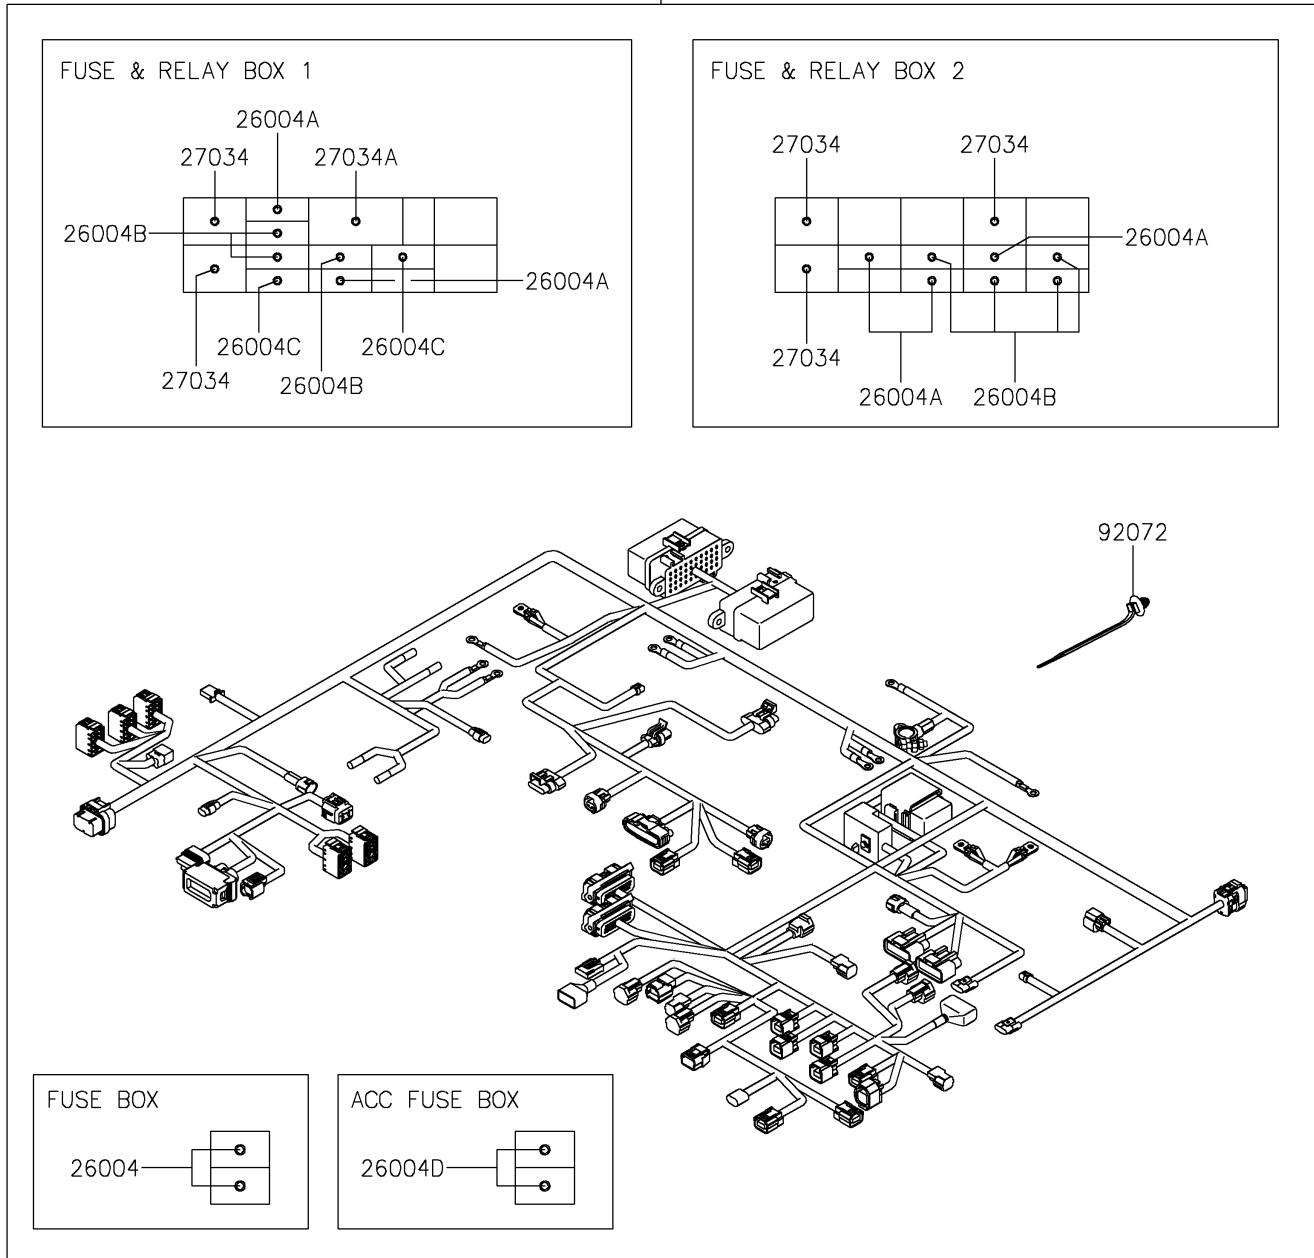

2026 RIDGE® CREW

PARTS DIAGRAM

Harness

F2755

26031

2026 RIDGE® CREW

PARTS LIST

Harness

ITEM NAME	PART NUMBER	QUANTITY
FUSE-ASSY,SLOW-BLOW,70A (Ref # 26004)	26004-0030	4
FUSE-ASSY,20A (Ref # 26004A)	26004-0033	5
FUSE-ASSY,10A (Ref # 26004B)	26004-0034	7
FUSE-ASSY,35A (Ref # 26004C)	26004-0046	2
FUSE-ASSY,50A (Ref # 26004D)	26004-0555	2
HARNESS,MAIN (Ref # 26031)	26031-7360	1
RELAY (Ref # 27034)	27034-0013	5
RELAY (Ref # 27034A)	27034-0024	1
BAND,OS170-FT7(BLACK) (Ref # 92072)	92072-1414	AR