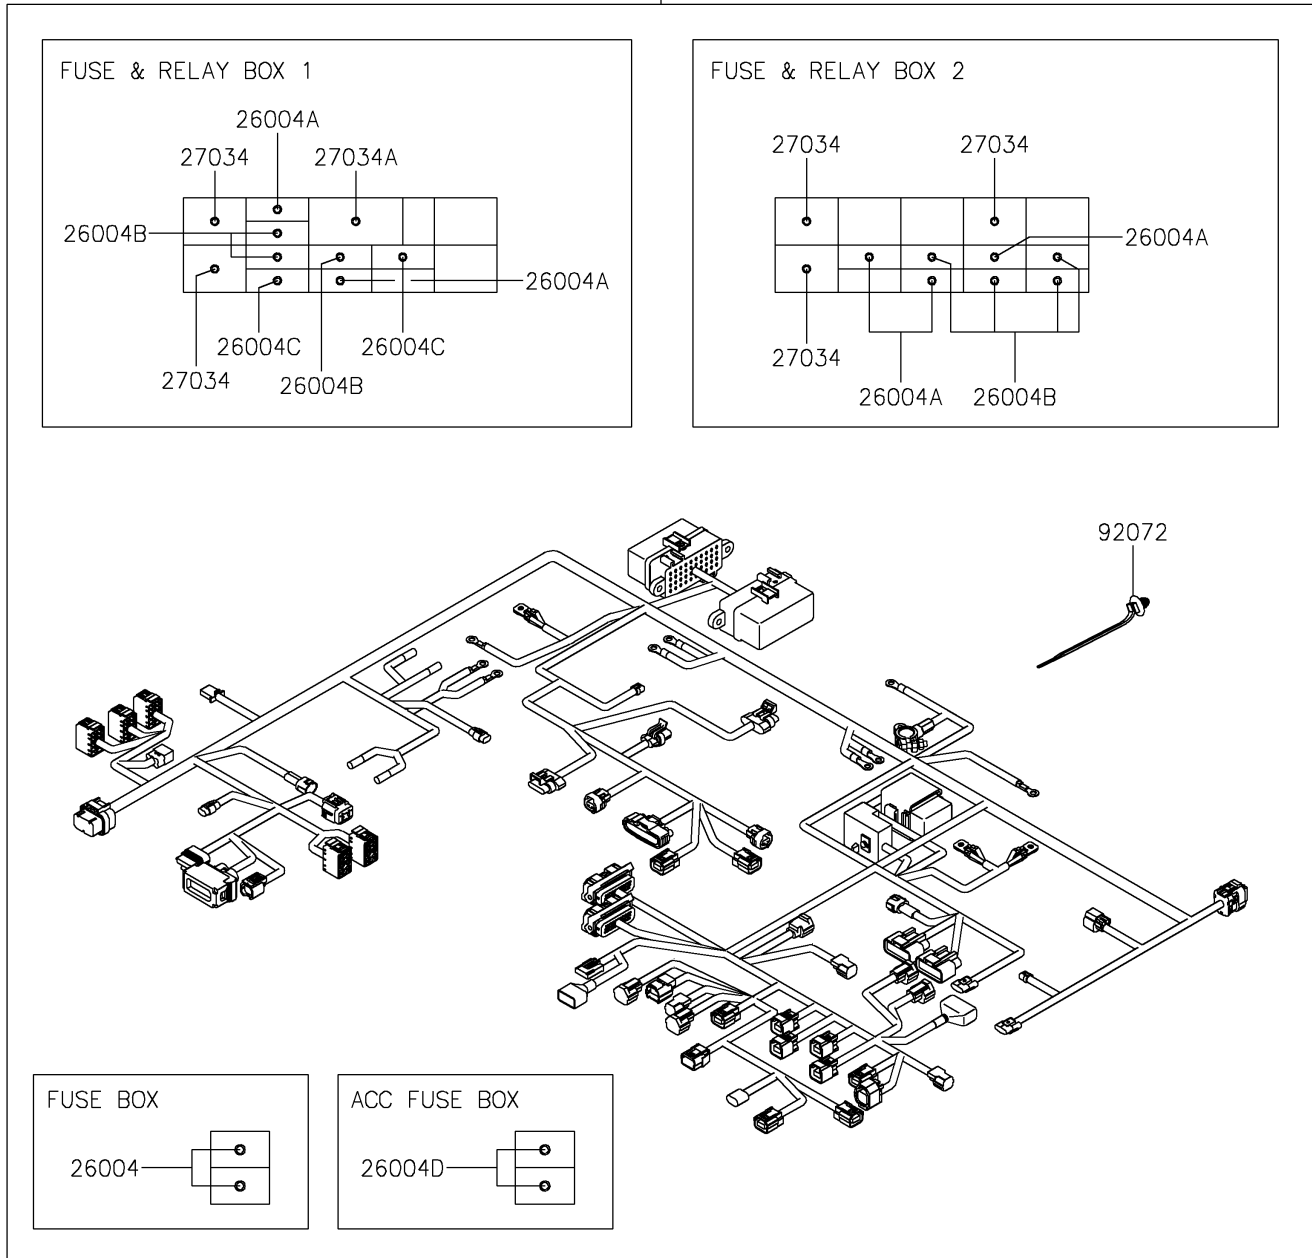

2026 RIDGE CREW

PARTS DIAGRAM

Harness

F2755

26031