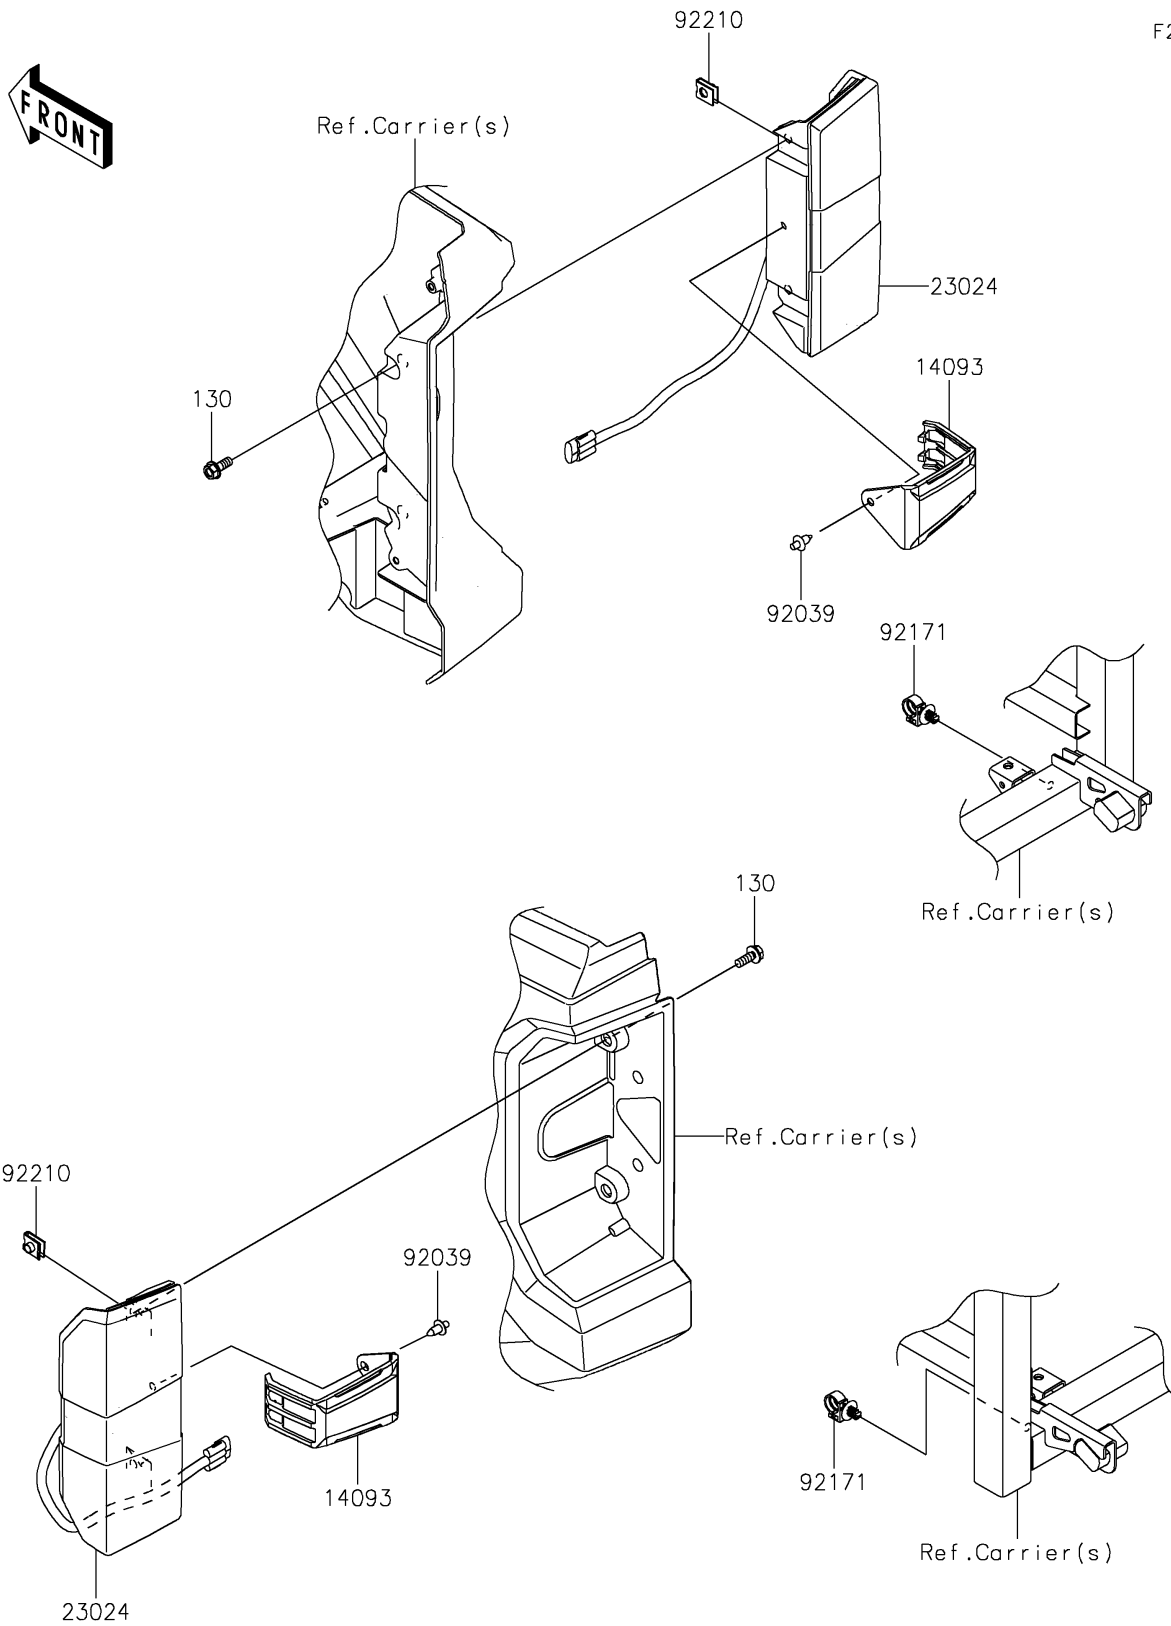

2026 RIDGE® CREW

PARTS DIAGRAM

Taillight(s)

F2720

2026 RIDGE® CREW

PARTS LIST

Taillight(s)

ITEM NAME	PART NUMBER	QUANTITY
COVER,TAIL LAMP (Ref # 14093)	14093-1413	2
LAMP-ASSY-TAIL,LED (Ref # 23024)	23024-0006	2
RIVET (Ref # 92039)	92039-0068	2
CLAMP (Ref # 92171)	92171-0453	2
NUT (Ref # 92210)	92210-1125	4
BOLT-FLANGED,6X16 (Ref # 130)	130BA0616	4