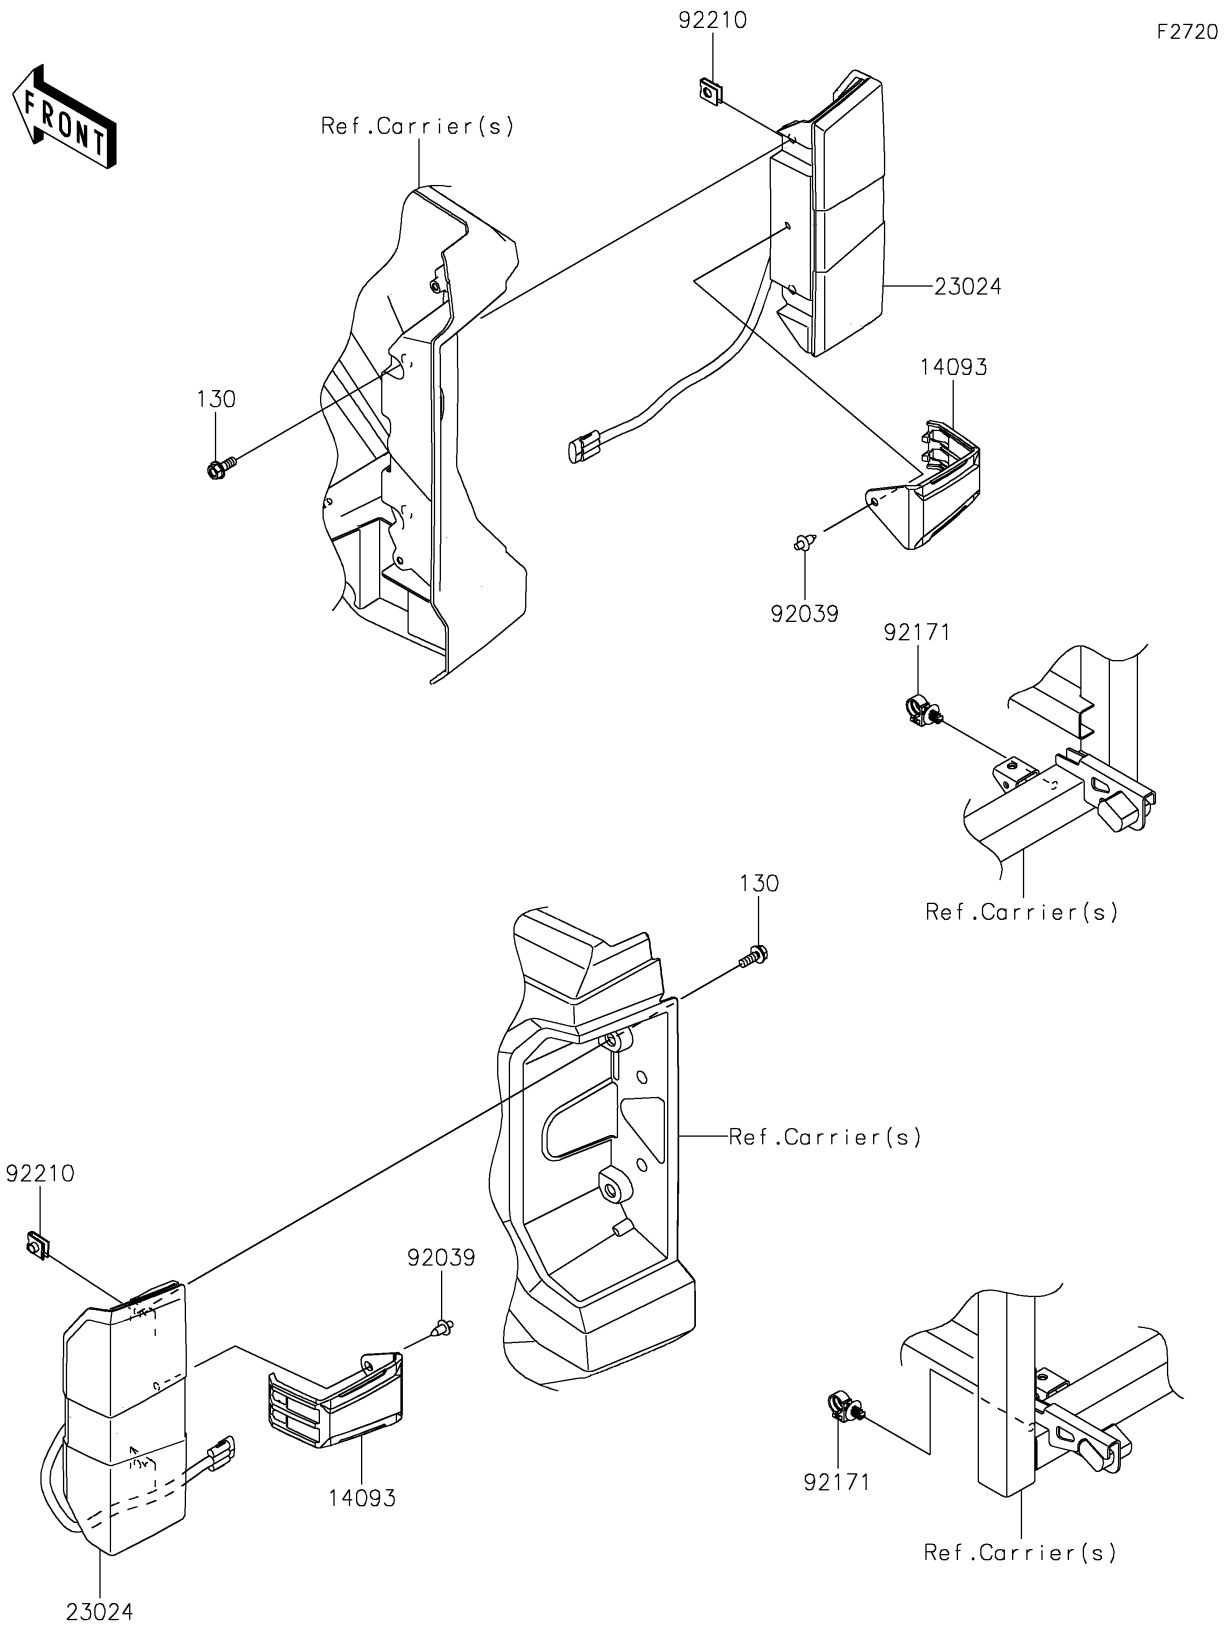

2026 RIDGE CREW

PARTS DIAGRAM

Taillight(s)

2026 RIDGE CREW

PARTS LIST

Taillight(s)

ITEM NAME	PART NUMBER	QUANTITY
COVER,TAIL LAMP (Ref # 14093)	14093-1413	2
LAMP-ASSY-TAIL,LED (Ref # 23024)	23024-0006	2
RIVET (Ref # 92039)	92039-0068	2
CLAMP (Ref # 92171)	92171-0453	2
NUT (Ref # 92210)	92210-1125	4
BOLT-FLANGED,6X16 (Ref # 130)	130BA0616	4