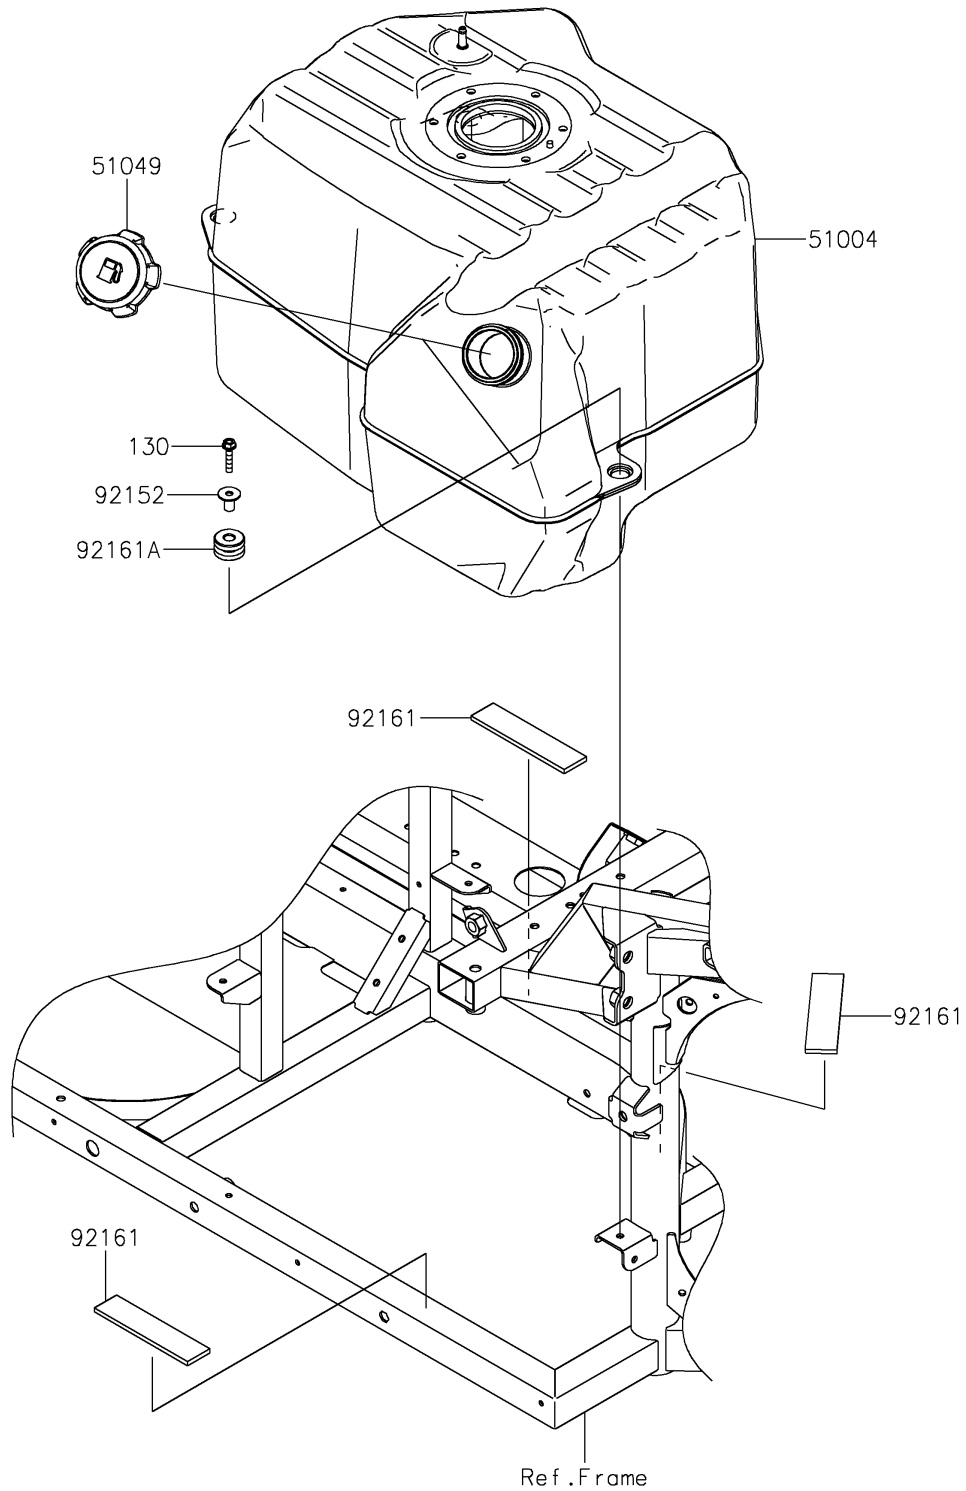

2026 RIDGE® CREW

PARTS DIAGRAM

Fuel Tank(CA)

F2410A