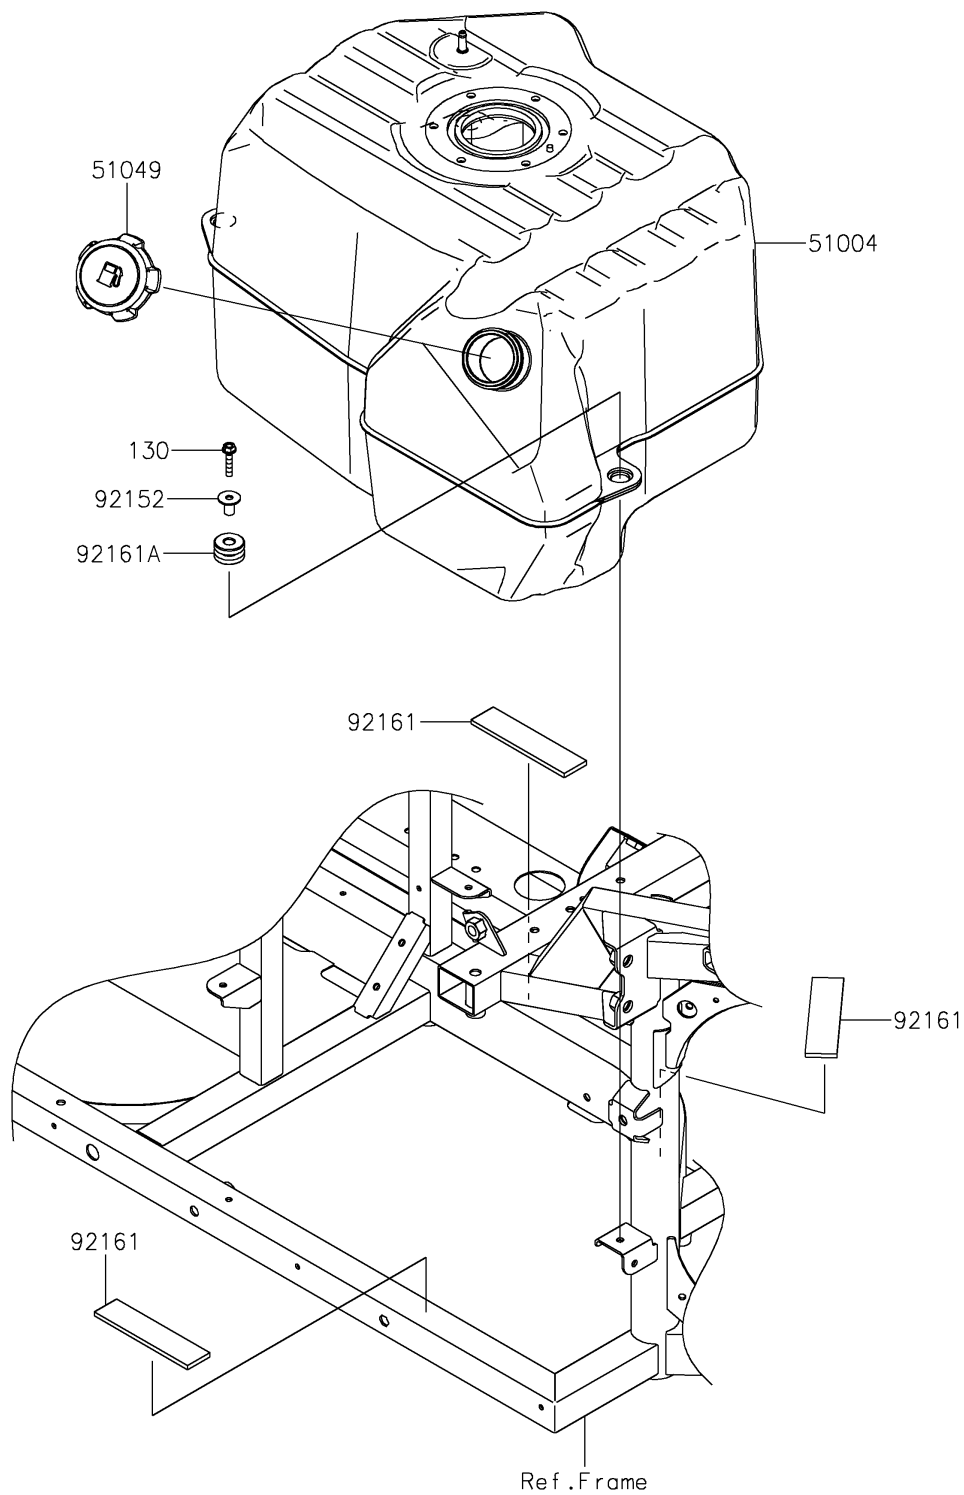

2026 RIDGE CREW

PARTS DIAGRAM

Fuel Tank(CA)

F2410A

2026 RIDGE CREW

PARTS LIST

Fuel Tank(CA)

ITEM NAME	PART NUMBER	QUANTITY
TANK-FUEL (Ref # 51004)	51004-0727	1
CAP-TANK,FUEL (Ref # 51049)	51049-0718	1
COLLAR,6.8X10X18.1 (Ref # 92152)	92152-1867	3
DAMPER,31.1X130X5 (Ref # 92161)	92161-0936	3
DAMPER,TANK (Ref # 92161A)	92161-2178	3
BOLT-FLANGED,6X30 (Ref # 130)	130BA0630	3