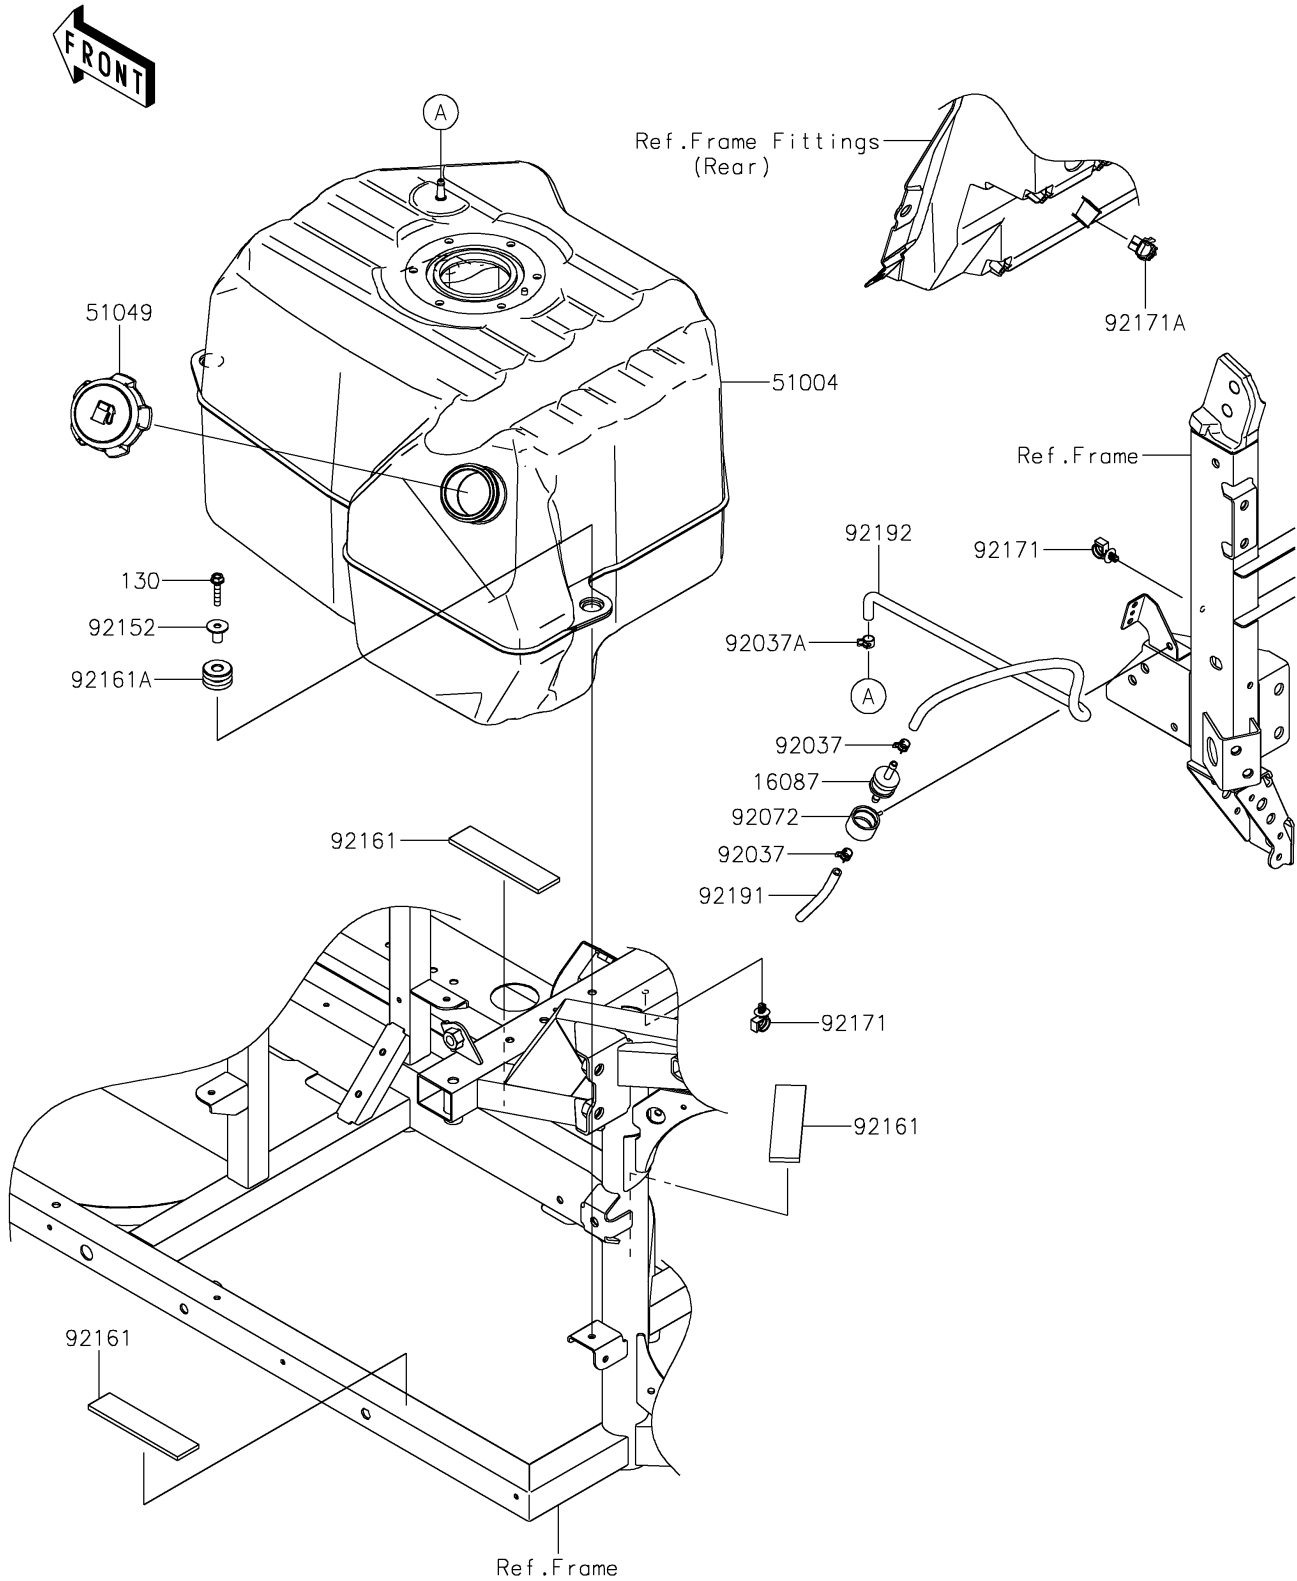

2026 RIDGE CREW

PARTS DIAGRAM

Fuel Tank(US)

F2410

2026 RIDGE CREW

PARTS LIST

Fuel Tank(US)

ITEM NAME	PART NUMBER	QUANTITY
VALVE-CHECK (Ref # 16087)	16087-0008	1
TANK-FUEL (Ref # 51004)	51004-0727	1
CAP-TANK,FUEL (Ref # 51049)	51049-0718	1
CLAMP,TUBE (Ref # 92037)	92037-1461	2
CLAMP (Ref # 92037A)	92037-2113	1
BAND (Ref # 92072)	92072-0850	1
COLLAR,6.8X10X18.1 (Ref # 92152)	92152-1867	3
DAMPER,31.1X130X5 (Ref # 92161)	92161-0936	3
DAMPER,TANK (Ref # 92161A)	92161-2178	3
CLAMP (Ref # 92171)	92171-0453	2
CLAMP,EDGE CLIP (Ref # 92171A)	92171-1722	1
TUBE,5X9X100 (Ref # 92191)	92191-1792	1
TUBE,BREATHER (Ref # 92192)	92192-2626	1
BOLT-FLANGED,6X30 (Ref # 130)	130BA0630	3