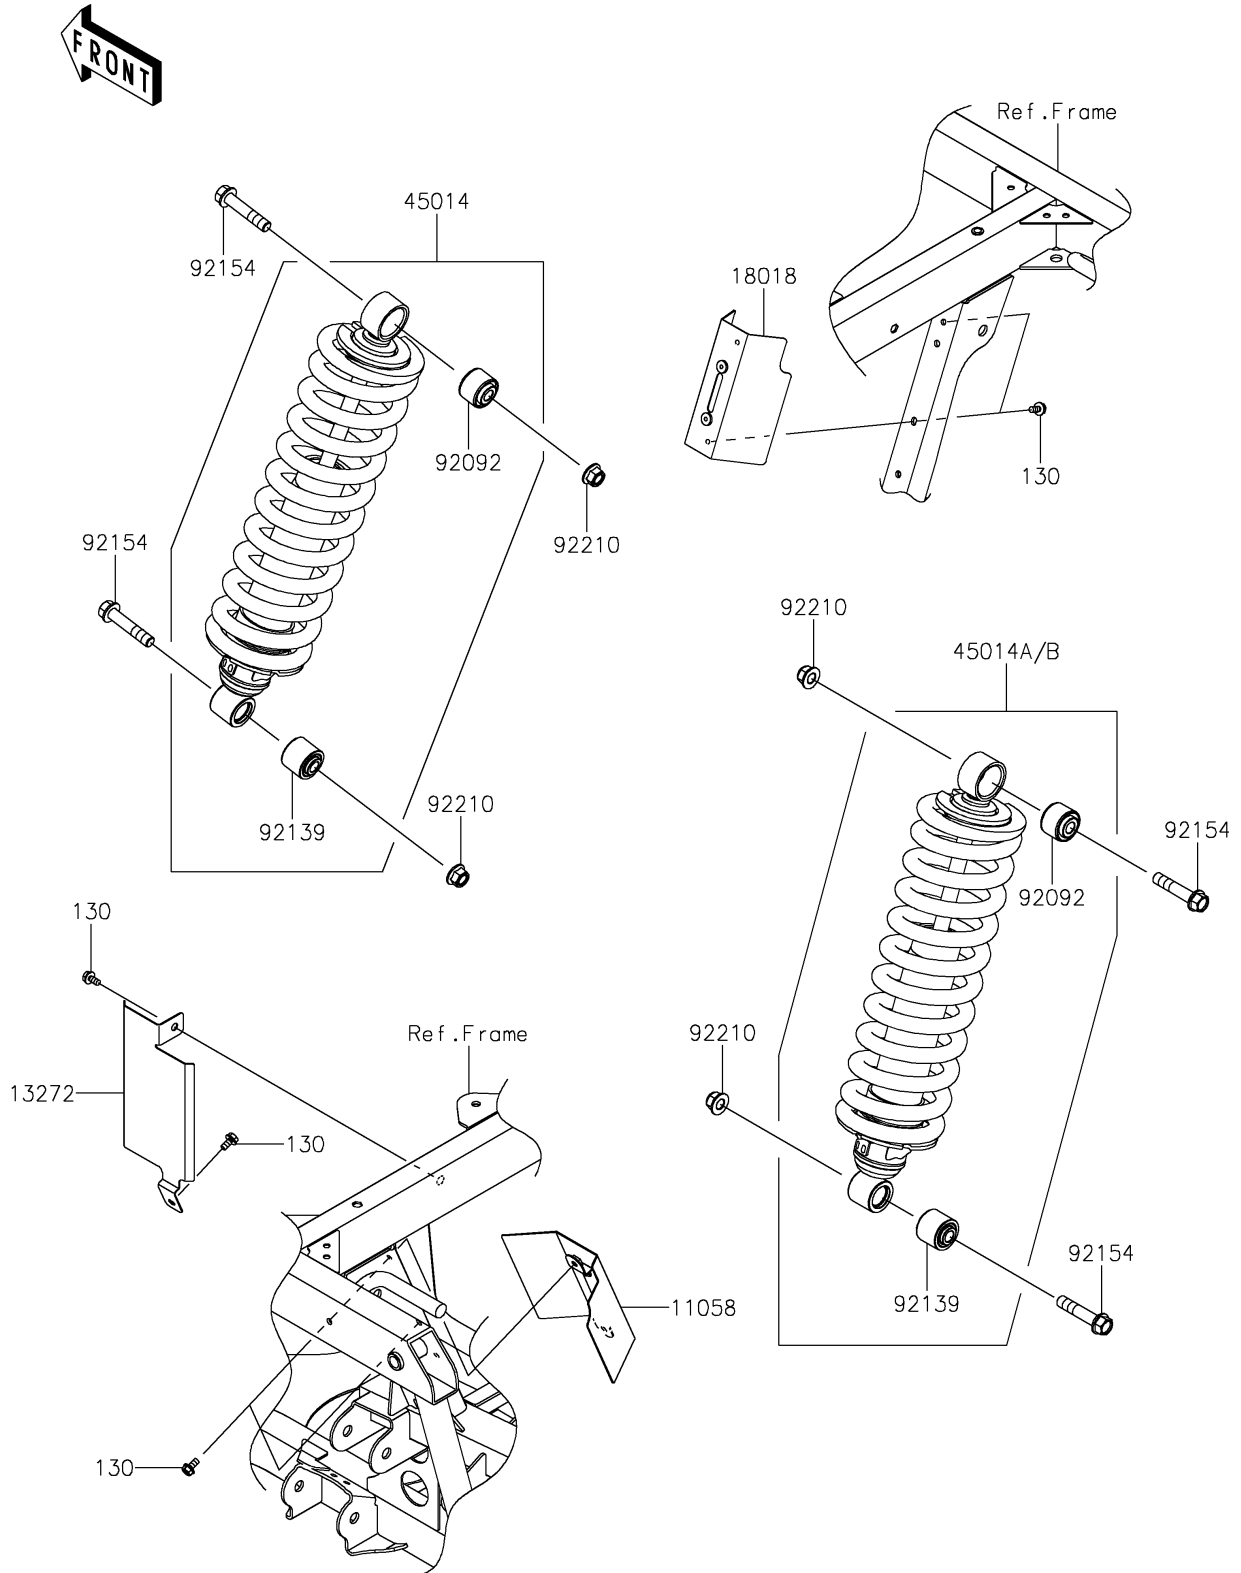

2026 RIDGE CREW

PARTS DIAGRAM

Shock Absorber(s)

F2280

2026 RIDGE CREW

PARTS LIST

Shock Absorber(s)

ITEM NAME

PART NUMBER

QUANTITY
