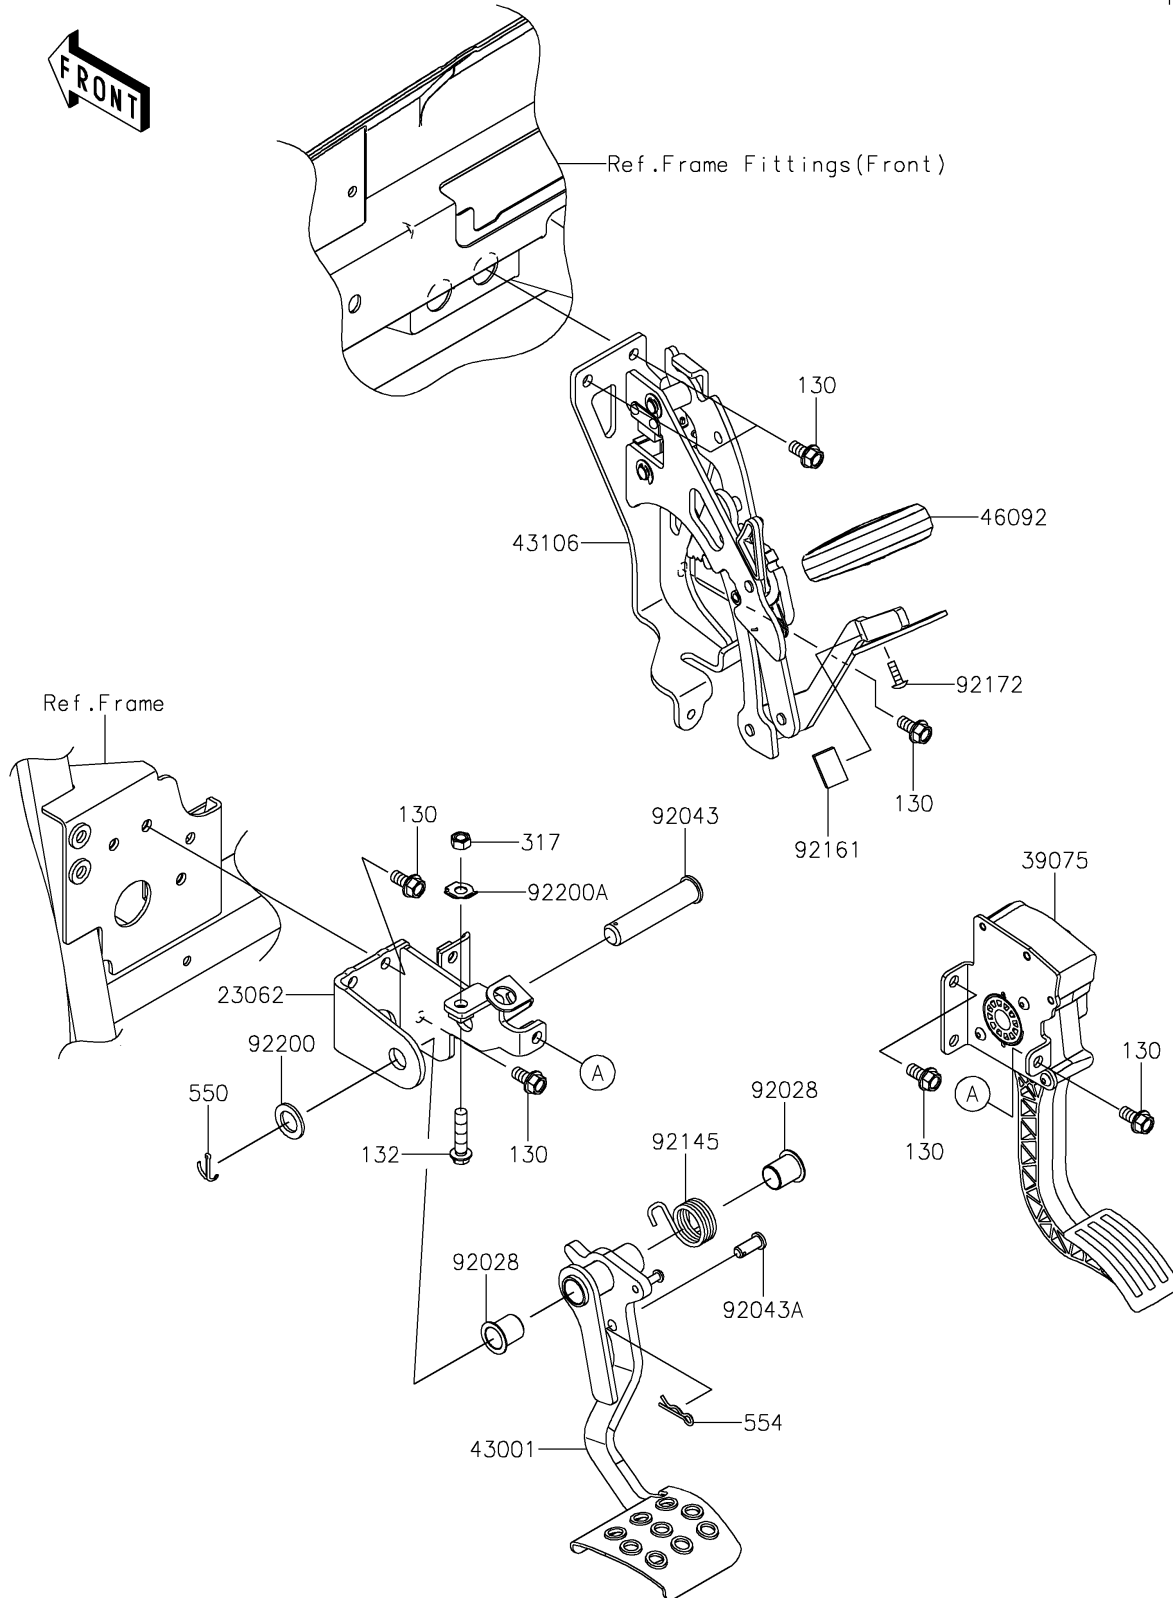

2026 RIDGE CREW

PARTS DIAGRAM

Brake Pedal/Throttle Lever

F2260

2026 RIDGE CREW

PARTS LIST

Brake Pedal/Throttle Lever

ITEM NAME

PART NUMBER

QUANTITY
