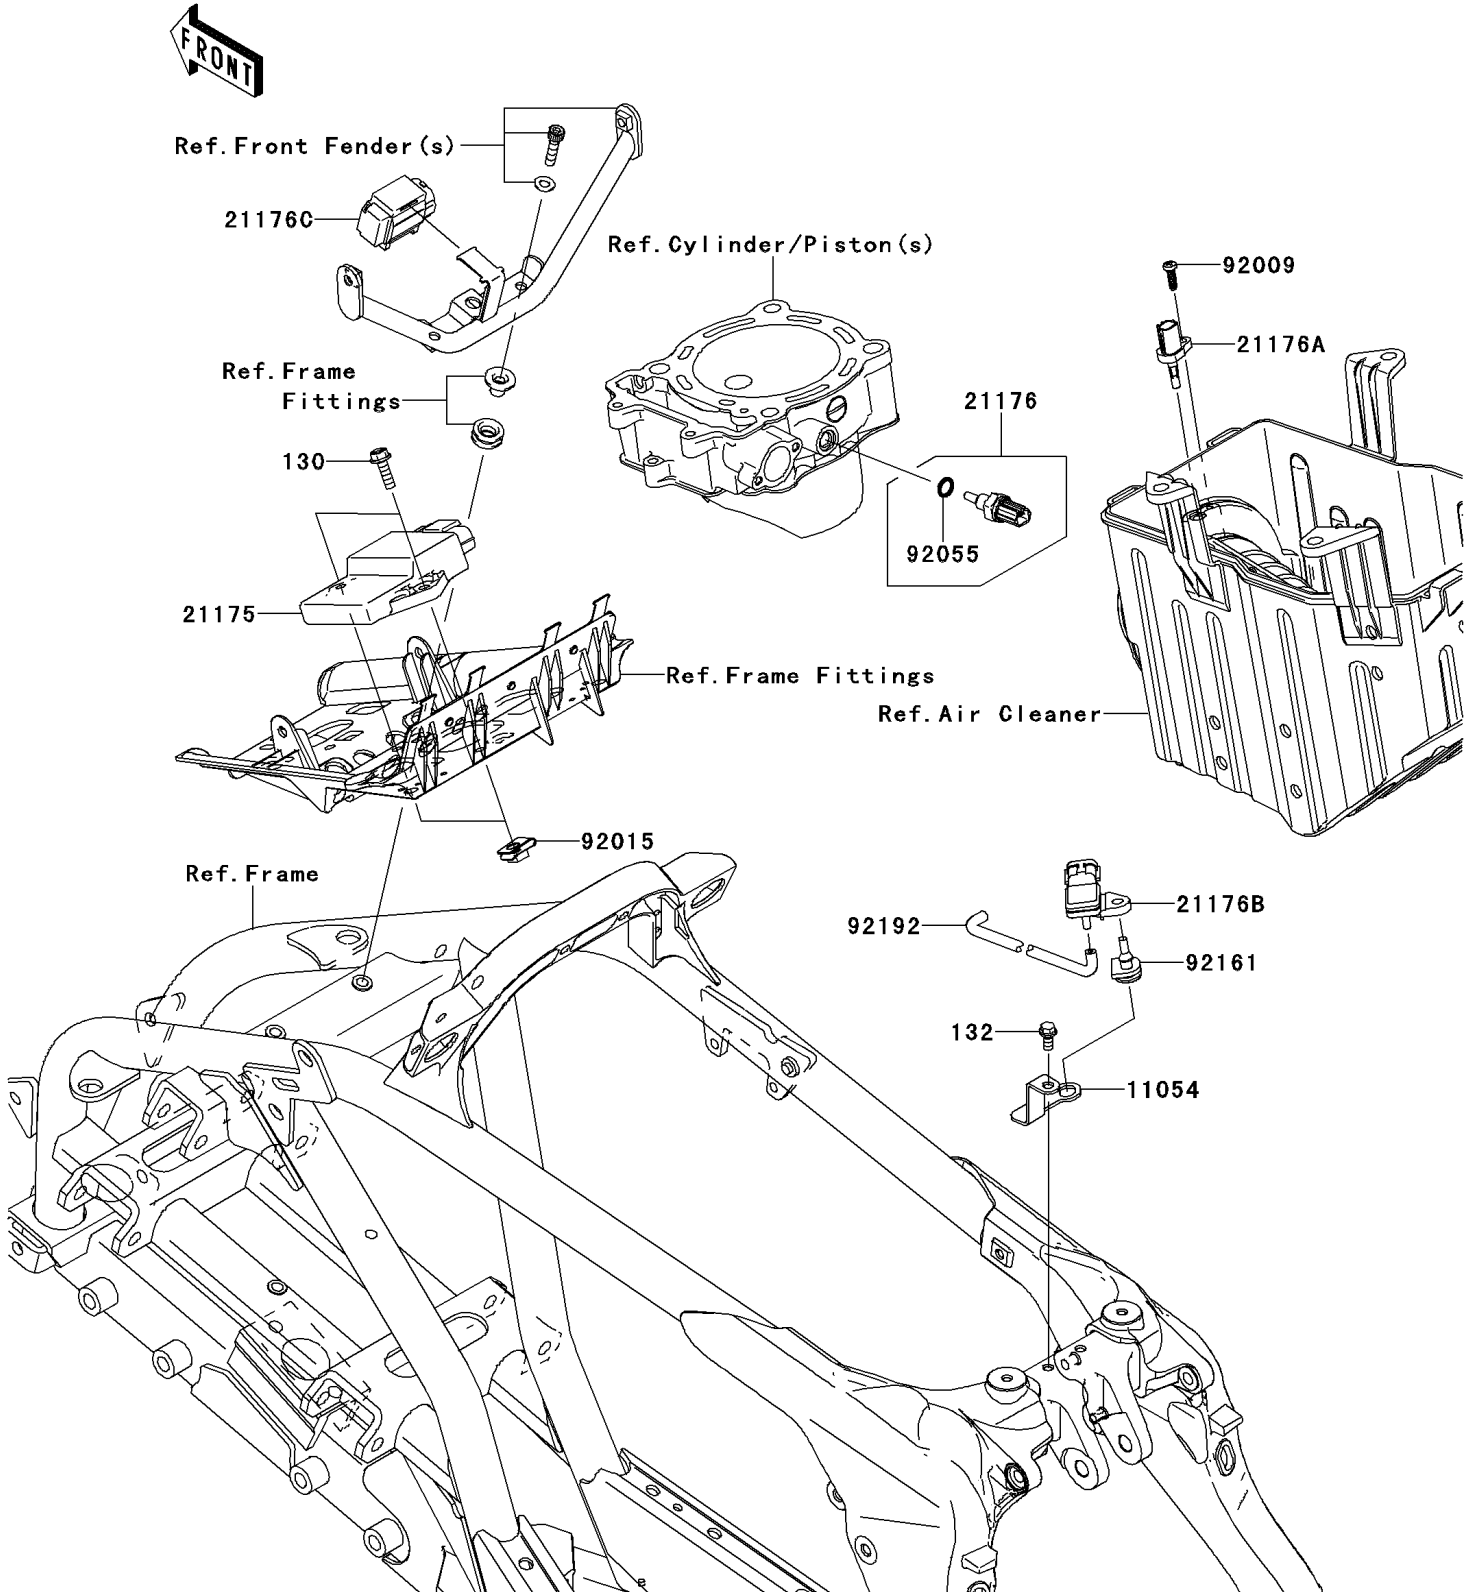

2010 KFX[®] 450R

PARTS DIAGRAM

Fuel Injection

E1530

2010 KFX[®] 450R

PARTS LIST

Fuel Injection

Kawasaki

Let the Good Times Roll[®]

ITEM NAME

PART NUMBER

QUANTITY
