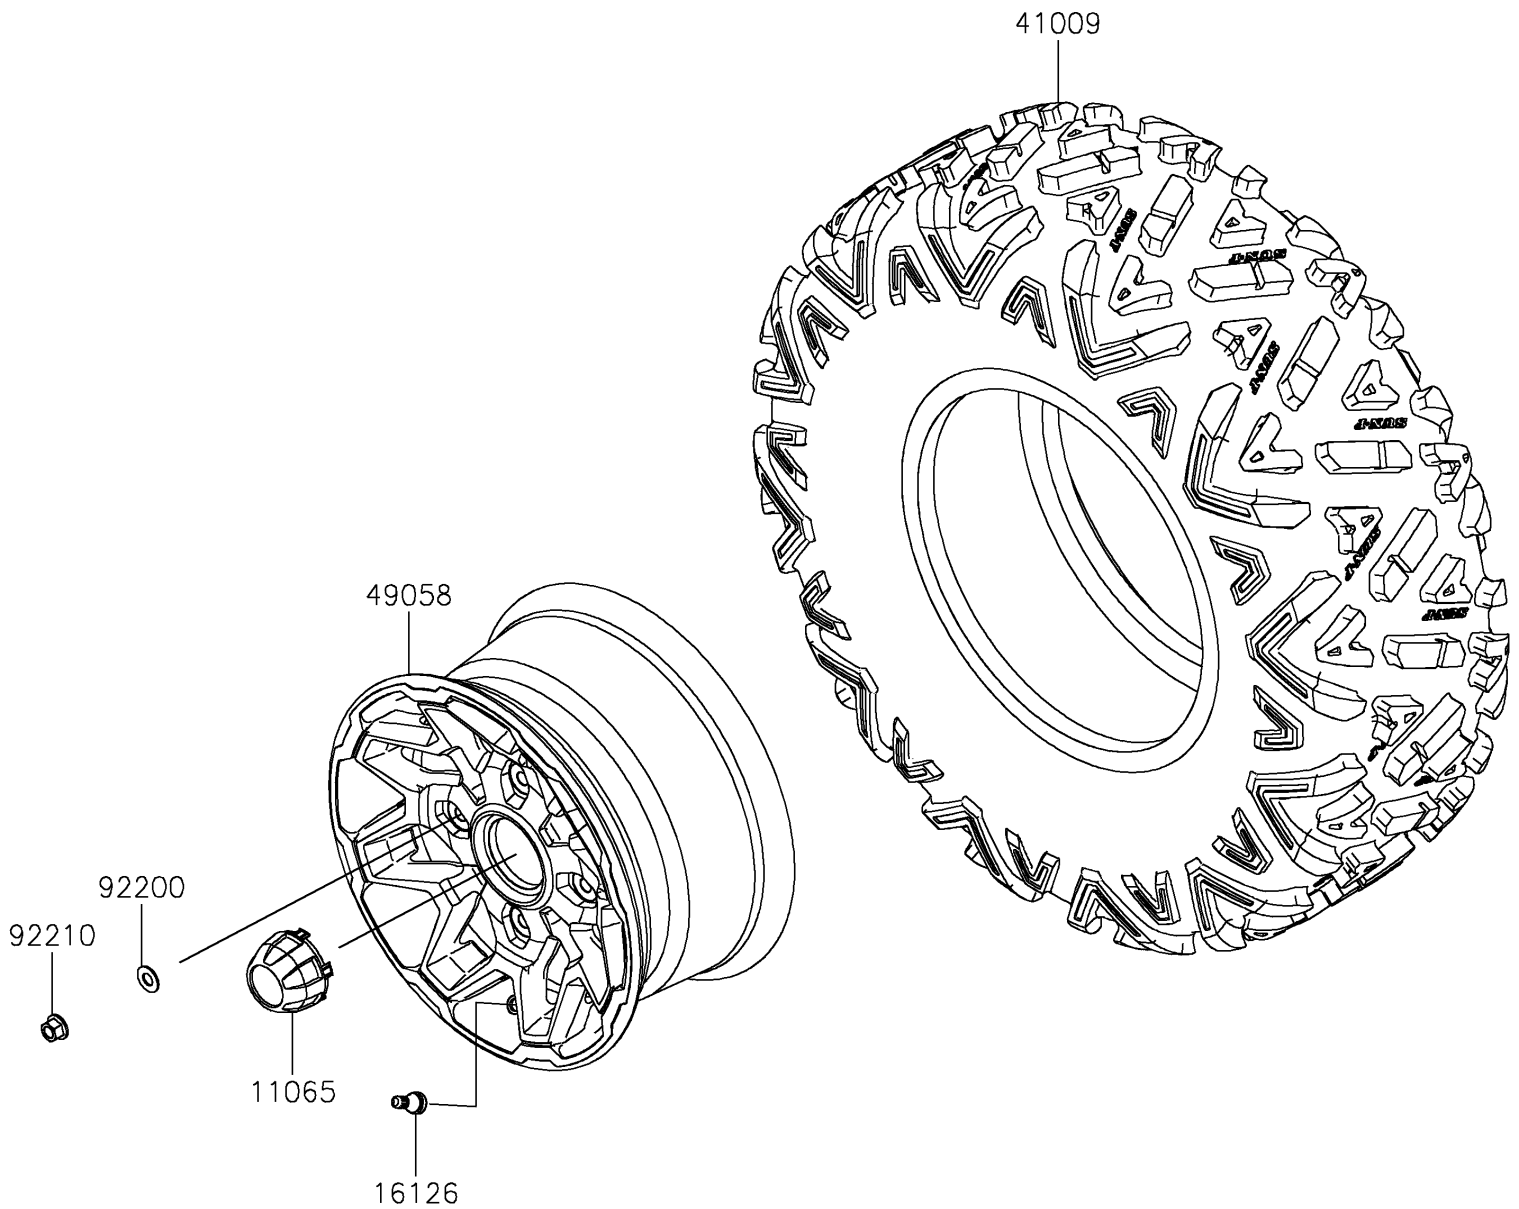

2026 RIDGE® CREW

PARTS DIAGRAM

Wheels/Tires

F2210

2026 RIDGE® CREW

PARTS LIST

Wheels/Tires

ITEM NAME	PART NUMBER	QUANTITY
CAP,WHEEL (Ref # 11065)	11065-1341	4
VALVE (Ref # 16126)	16126-4001	4
TIRE,30X10R14 8PR,SUNF POWER (Ref # 41009)	41009-0963	4
WHEEL,BLACK (Ref # 49058)	49058-0726-31D	4
WASHER,12.1X25X1.6 (Ref # 92200)	92200-0455	16
NUT,FLANGED,12MM (Ref # 92210)	92210-1932	16