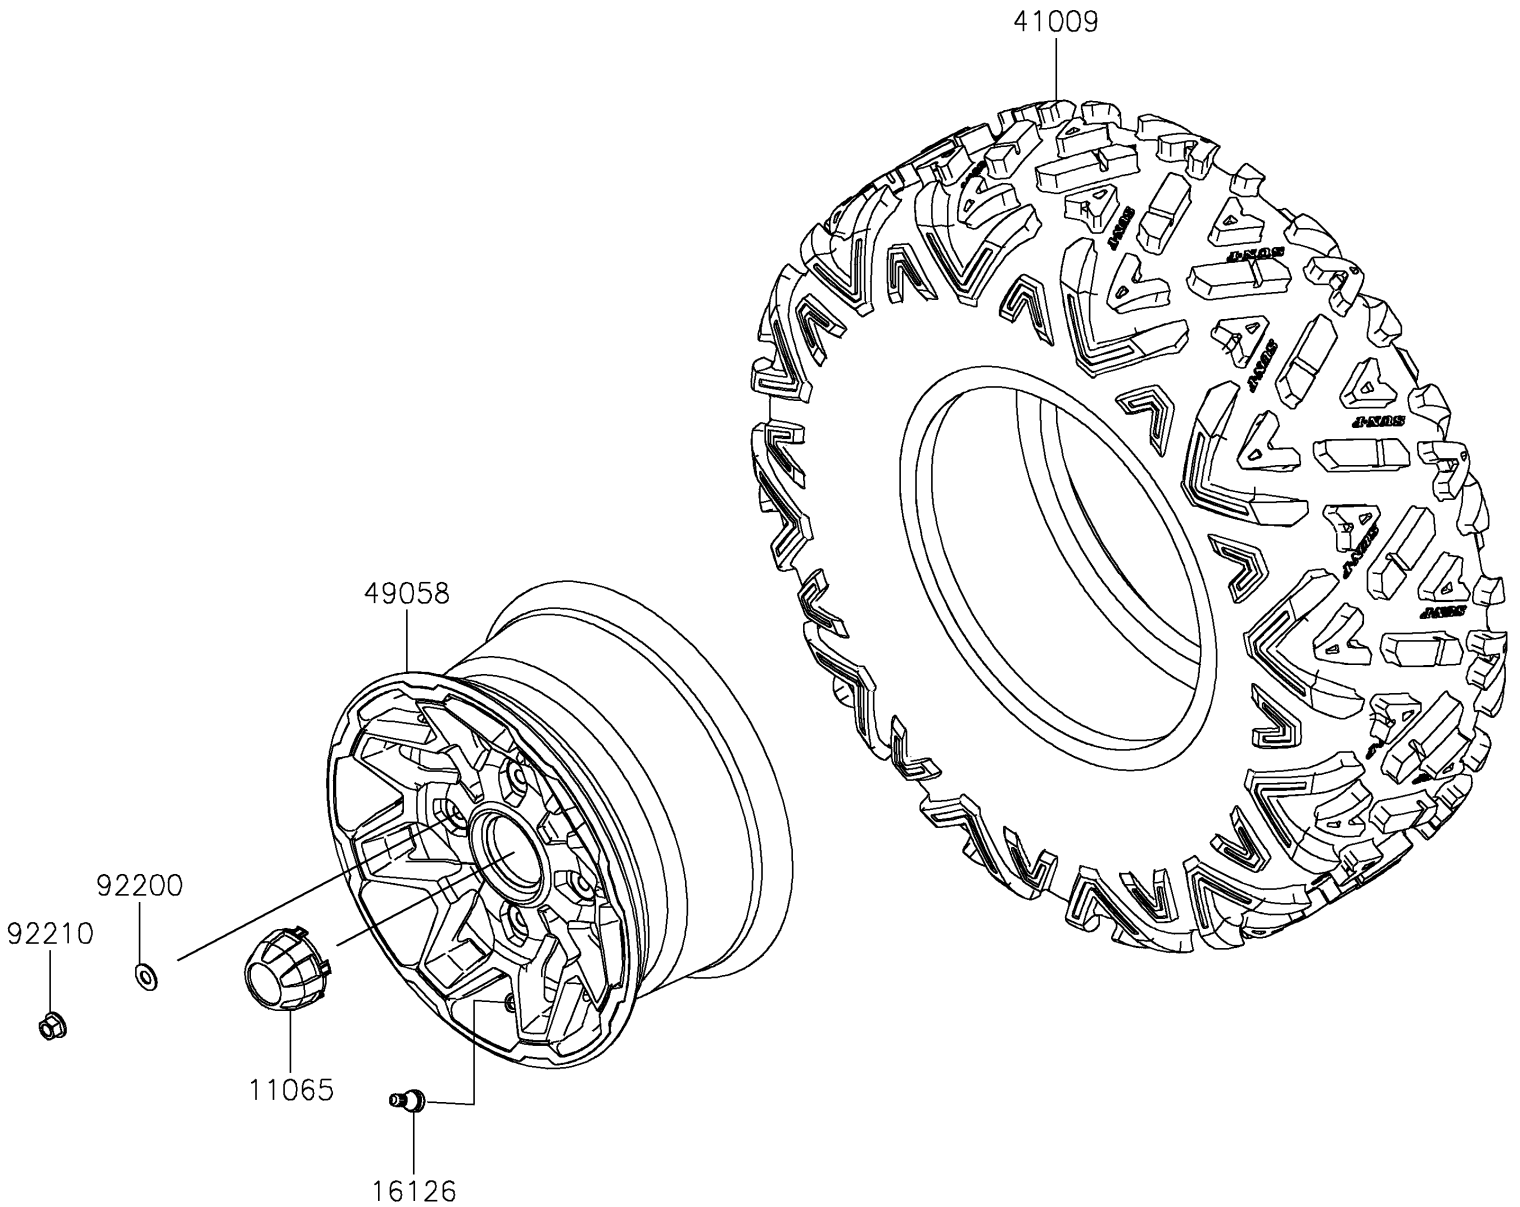

## PARTS DIAGRAM

### Wheels/Tires

F2210

## PARTS LIST

### Wheels/Tires

ITEM NAME	PART NUMBER	QUANTITY
CAP,WHEEL (Ref # 11065)	11065-1341	4
VALVE (Ref # 16126)	16126-4001	4
TIRE,30X10R14 8PR,SUNF POWER (Ref # 41009)	41009-0963	4
WHEEL,BLACK (Ref # 49058)	49058-0726-31D	4
WASHER,12.1X25X1.6 (Ref # 92200)	92200-0455	16
NUT,FLANGED,12MM (Ref # 92210)	92210-1932	16