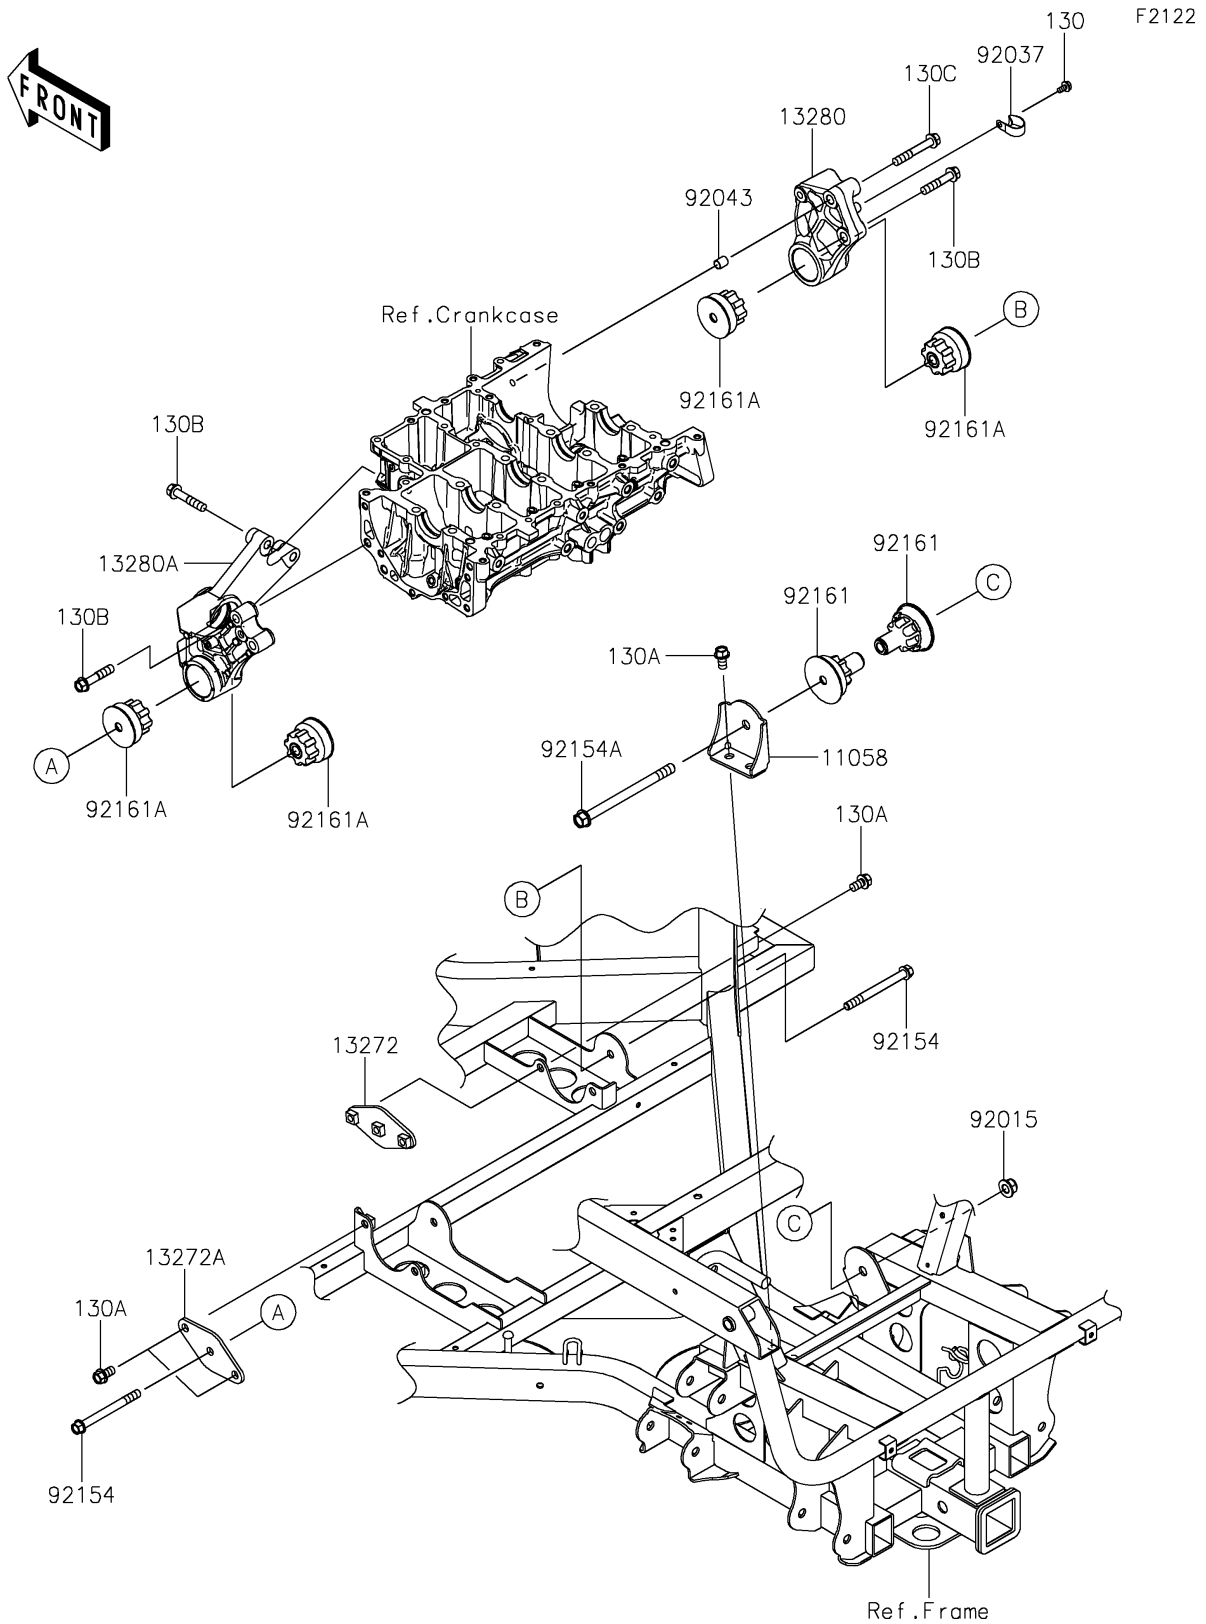

## PARTS DIAGRAM

### Engine Mount

## PARTS LIST

### Engine Mount

ITEM NAME	PART NUMBER	QUANTITY
BRACKET,MOUNT ENGINE,RR (Ref # 11058)	11058-0118	1
PLATE,MOUNT ENGINE,RH (Ref # 13272)	13272-4071	1
PLATE,MOUNT ENGINE,LH (Ref # 13272A)	13272-4202	1
HOLDER,RH (Ref # 13280)	13280-1350	1
HOLDER,LH (Ref # 13280A)	13280-1407	1
NUT,LOCK,FLANGED,12MM (Ref # 92015)	92015-1433	1
CLAMP (Ref # 92037)	92037-1993	1
PIN,10.1X12X14 (Ref # 92043)	92043-4009	2
BOLT,FLANGED,10X105 (Ref # 92154)	92154-1132	2
BOLT,FLANGED,12X160 (Ref # 92154A)	92154-3916	1
DAMPER (Ref # 92161)	92161-2171	2
DAMPER (Ref # 92161A)	92161-2485	4
BOLT-FLANGED,6X12 (Ref # 130)	130BA0612	1
BOLT-FLANGED,10X18 (Ref # 130A)	130CA1018	6
BOLT-FLANGED,10X50 (Ref # 130B)	130CA1050	5
BOLT-FLANGED,10X65 (Ref # 130C)	130CA1065	1