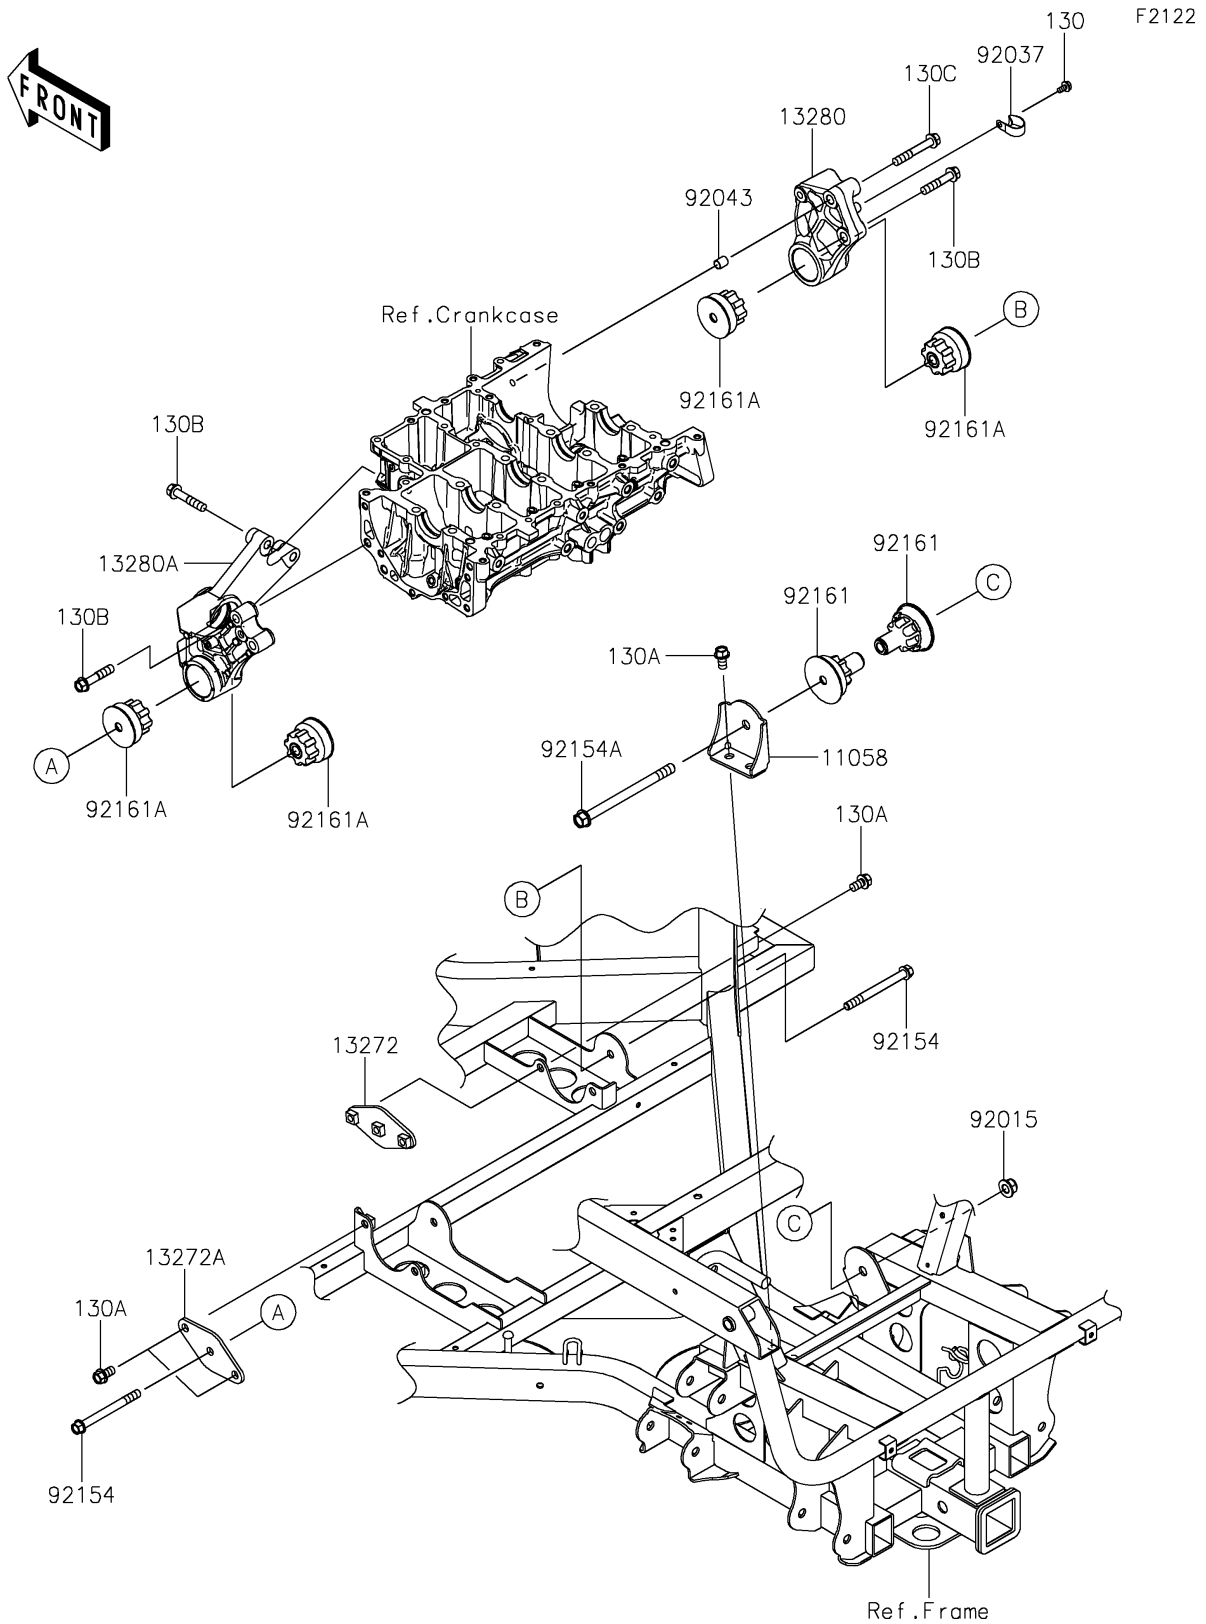

2026 RIDGE CREW

PARTS DIAGRAM

Engine Mount

2026 RIDGE CREW

PARTS LIST

Engine Mount

ITEM NAME	PART NUMBER	QUANTITY
BRACKET,MOUNT ENGINE,RR (Ref # 11058)	11058-0118	1
PLATE,MOUNT ENGINE,RH (Ref # 13272)	13272-4071	1
PLATE,MOUNT ENGINE,LH (Ref # 13272A)	13272-4202	1
HOLDER,RH (Ref # 13280)	13280-1350	1
HOLDER,LH (Ref # 13280A)	13280-1407	1
NUT,LOCK,FLANGED,12MM (Ref # 92015)	92015-1433	1
CLAMP (Ref # 92037)	92037-1993	1
PIN,10.1X12X14 (Ref # 92043)	92043-4009	2
BOLT,FLANGED,10X105 (Ref # 92154)	92154-1132	2
BOLT,FLANGED,12X160 (Ref # 92154A)	92154-3916	1
DAMPER (Ref # 92161)	92161-2171	2
DAMPER (Ref # 92161A)	92161-2485	4
BOLT-FLANGED,6X12 (Ref # 130)	130BA0612	1
BOLT-FLANGED,10X18 (Ref # 130A)	130CA1018	6
BOLT-FLANGED,10X50 (Ref # 130B)	130CA1050	5
BOLT-FLANGED,10X65 (Ref # 130C)	130CA1065	1