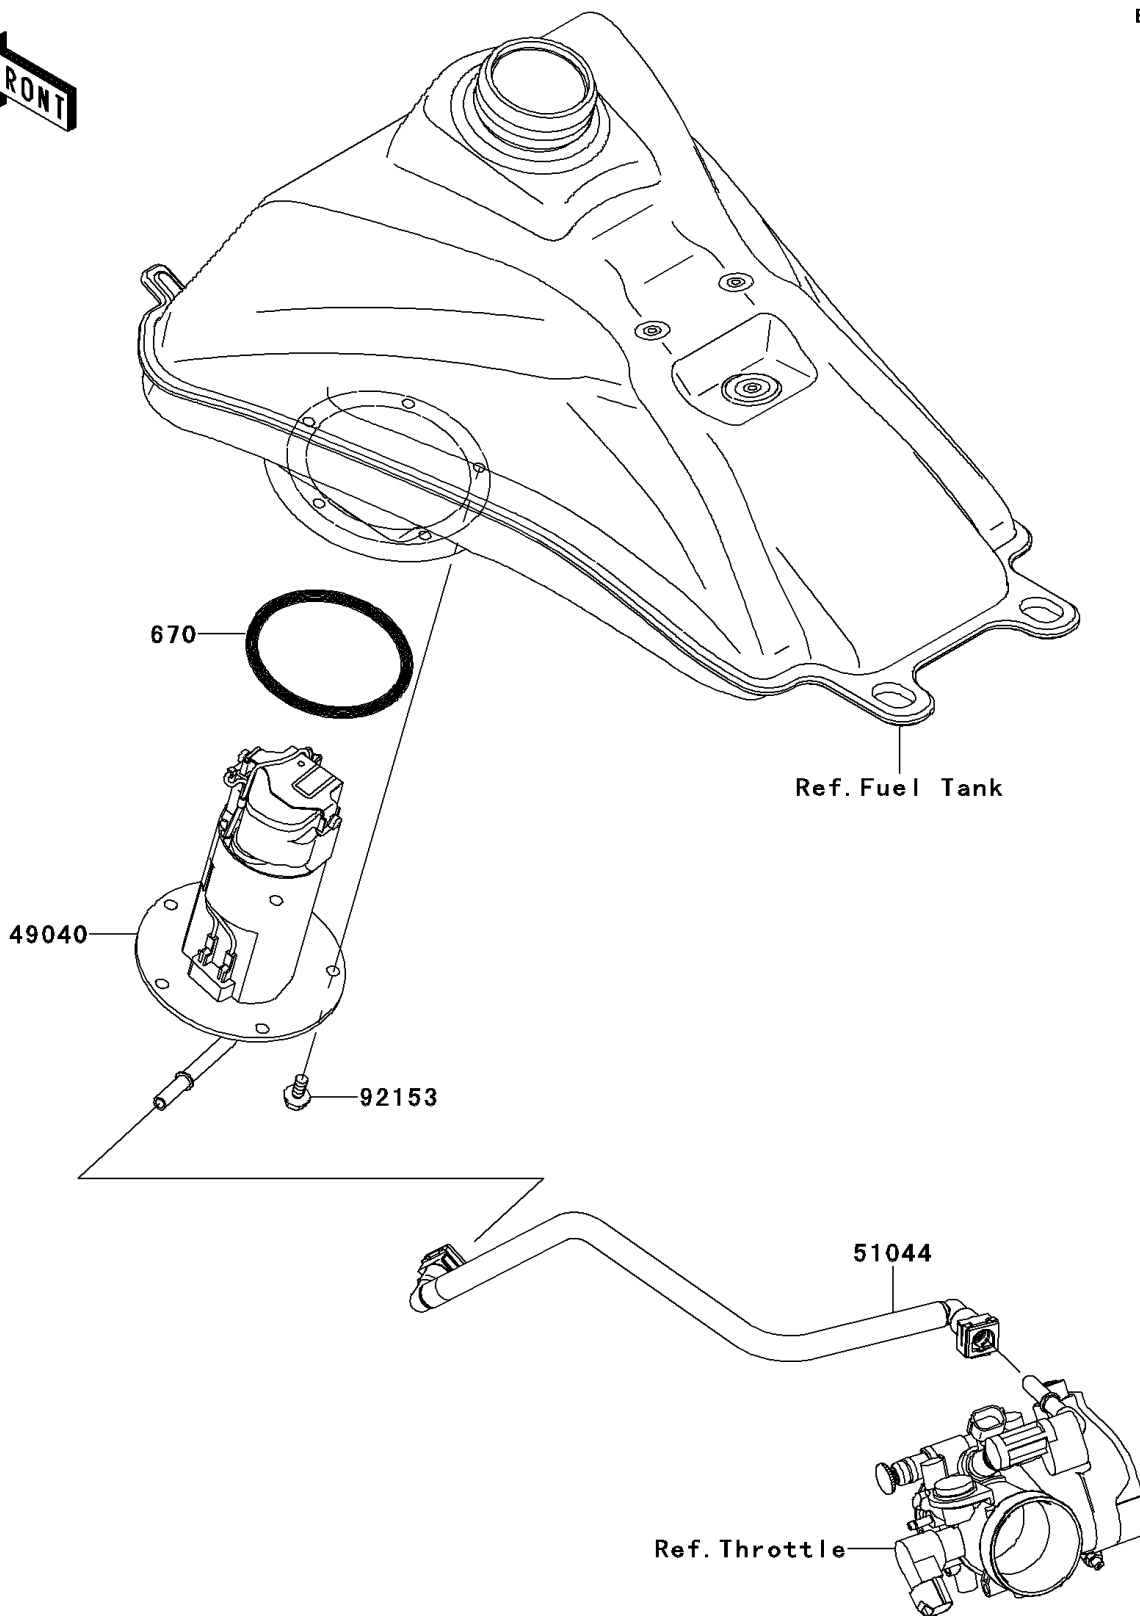

2010 KFX[®] 450R

PARTS DIAGRAM

Fuel Pump

Kawasaki

Let the Good Times Roll[®]

E1520

2010 KFX[®] 450R

PARTS LIST

Fuel Pump

Kawasaki

Let the Good Times Roll[®]

ITEM NAME

PART NUMBER

QUANTITY
