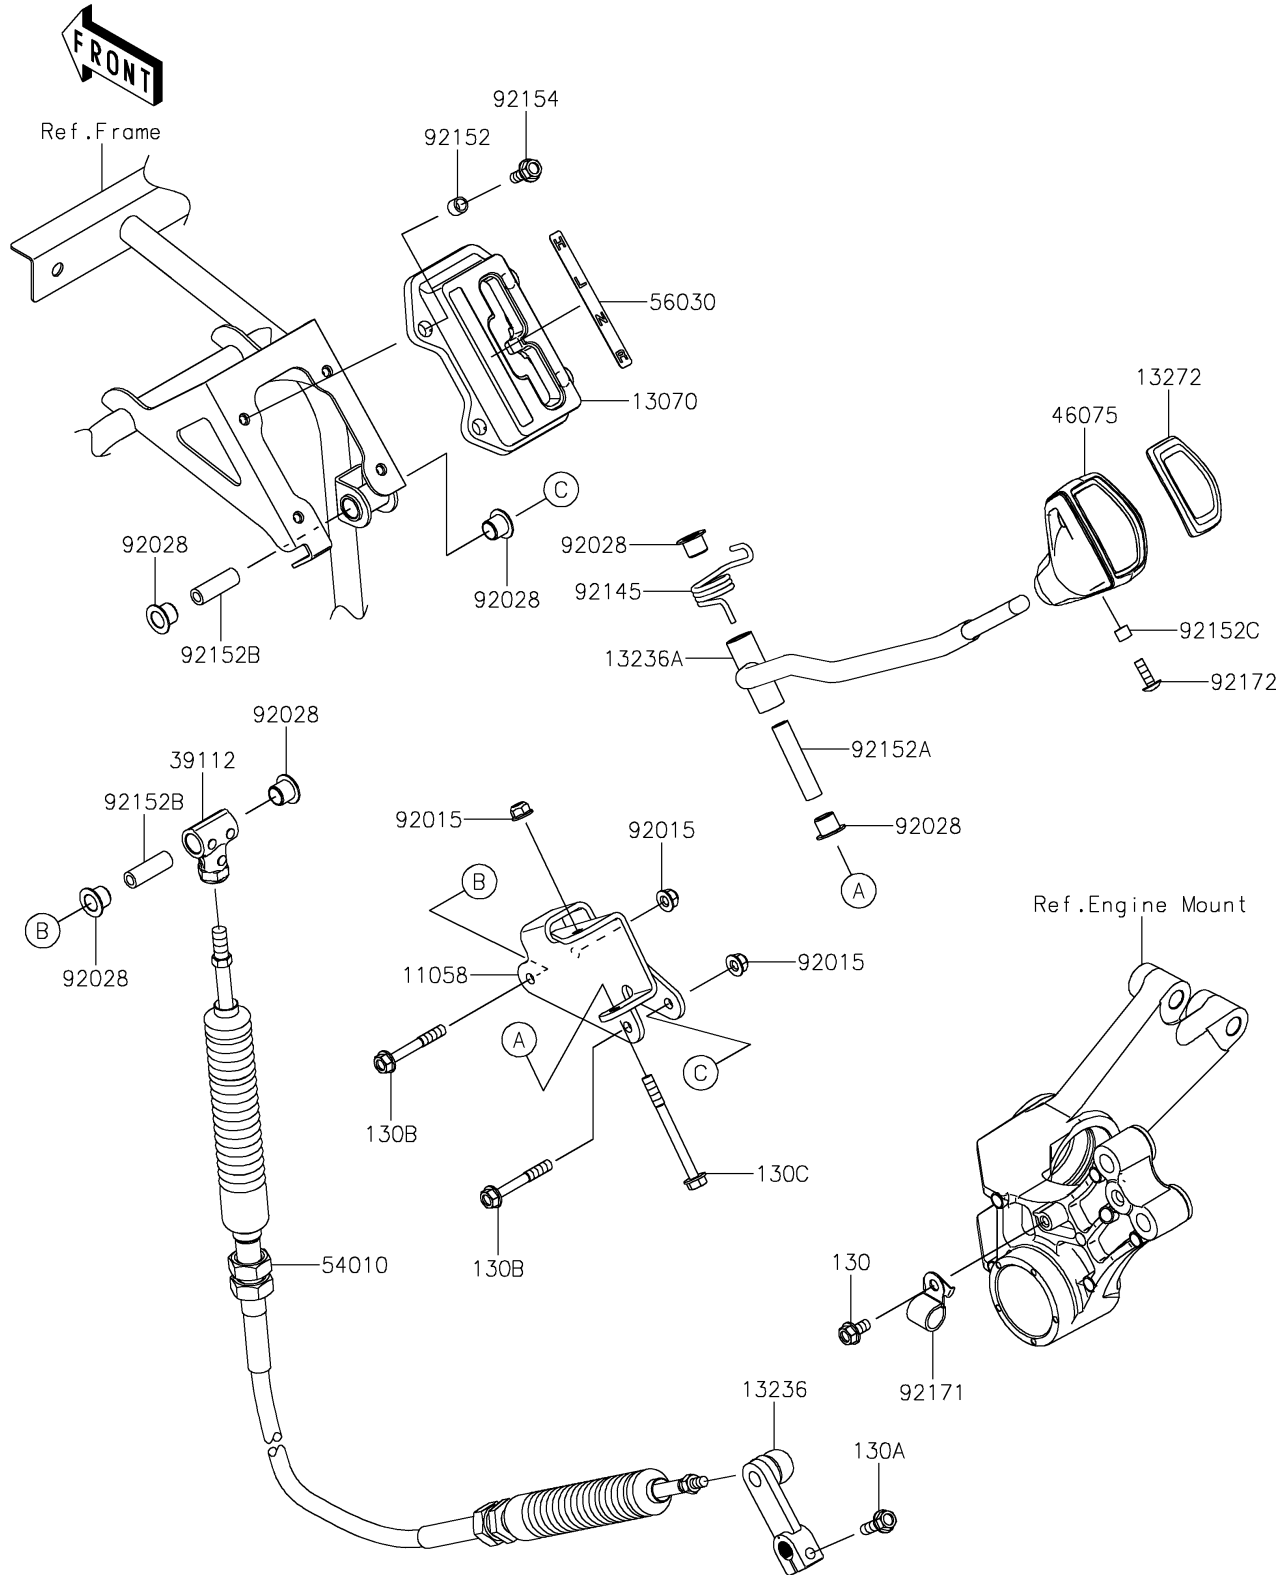

2026 RIDGE® CREW

PARTS DIAGRAM

Control

E7110

2026 RIDGE® CREW

PARTS LIST

Control

ITEM NAME	PART NUMBER	QUANTITY
-----------	-------------	----------
