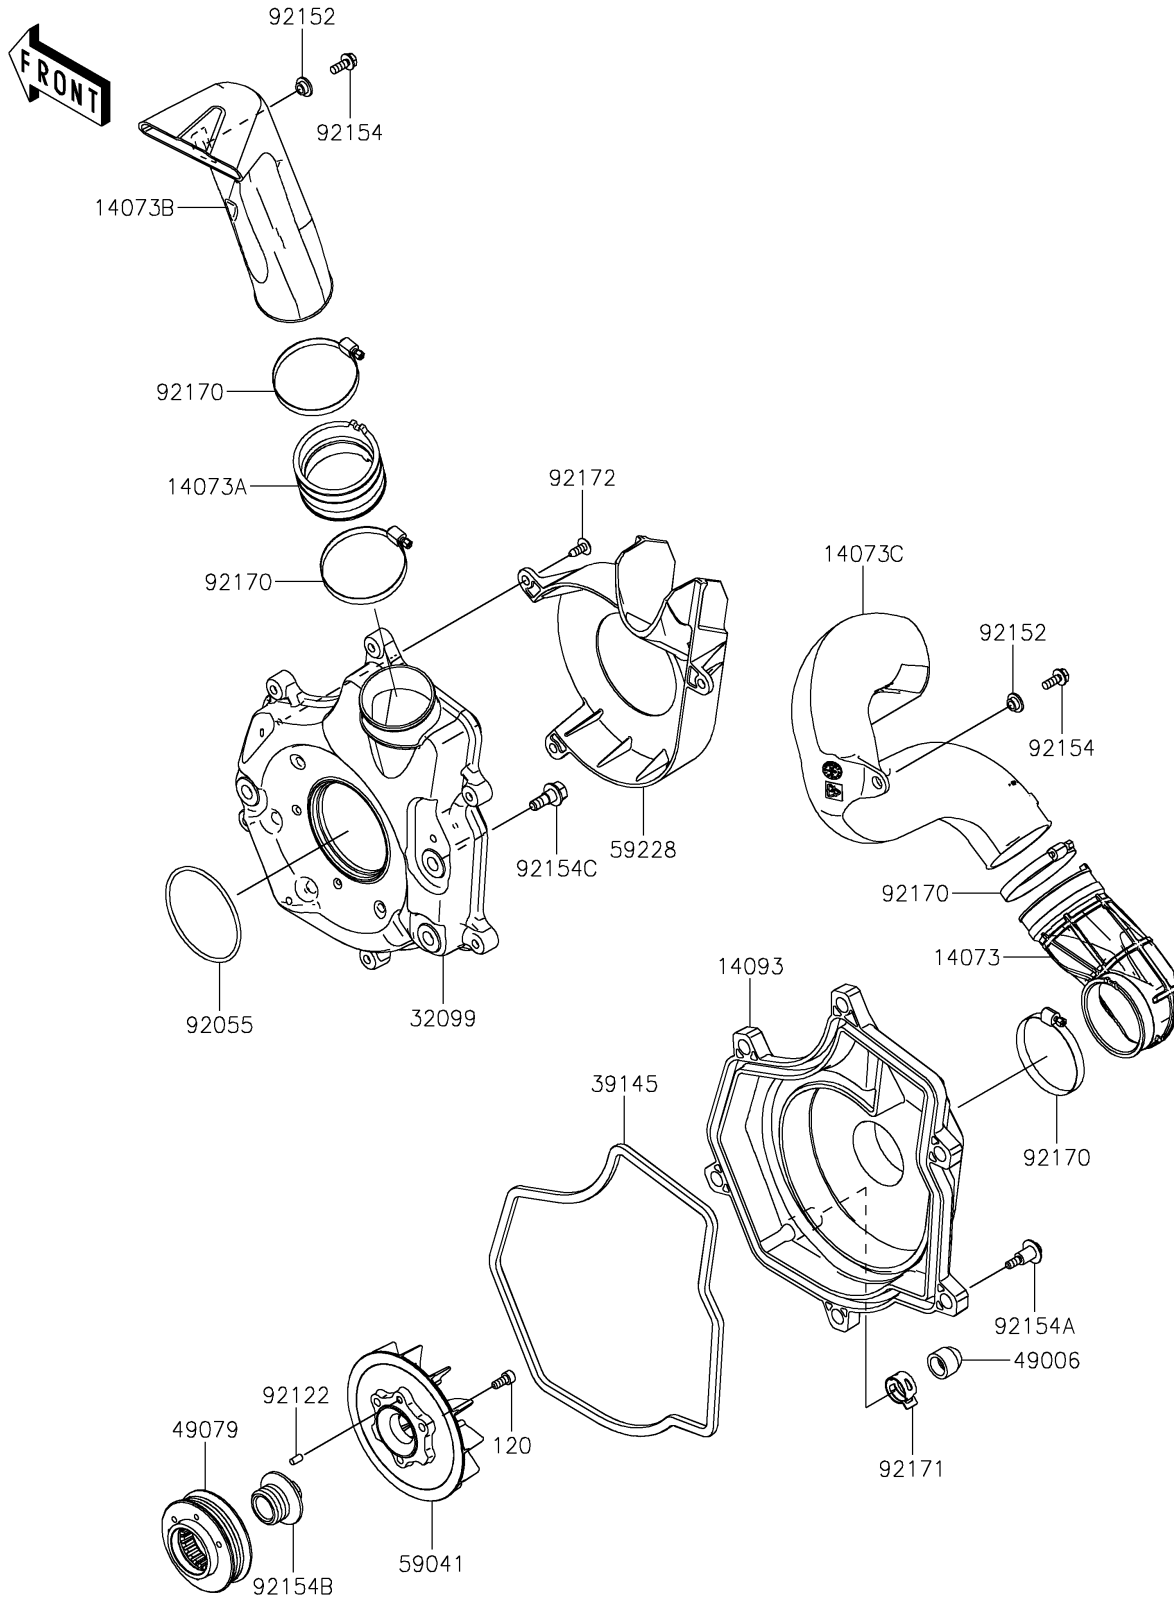

2026 RIDGE® CREW

PARTS DIAGRAM

Compressor

E3080