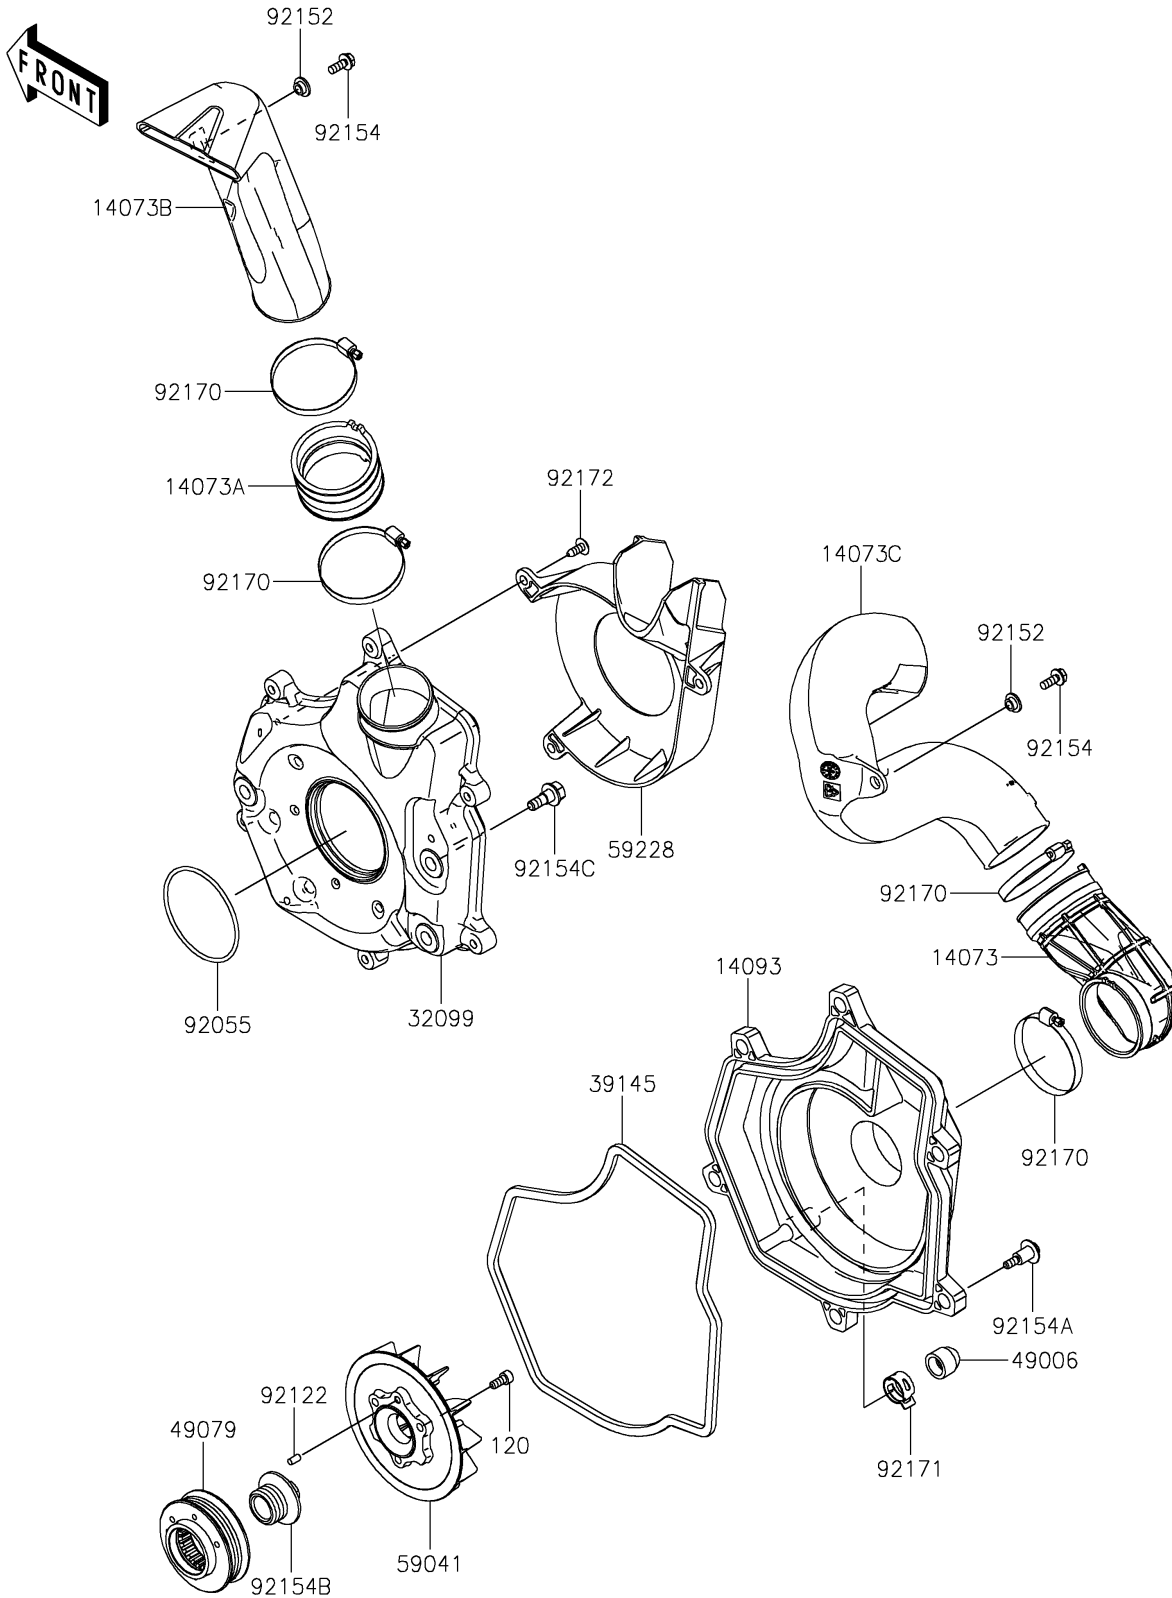

2026 RIDGE CREW

PARTS DIAGRAM

Compressor

E3080

2026 RIDGE CREW

PARTS LIST

Compressor

ITEM NAME	PART NUMBER	QUANTITY
DUCT,JOINT INTAKE (Ref # 14073)	14073-1896	1
DUCT,JOINT EXHAUST (Ref # 14073A)	14073-1898	1
DUCT,EXHAUST (Ref # 14073B)	14073-1899	1
DUCT,INTAKE (Ref # 14073C)	14073-1994	1
COVER,FAN (Ref # 14093)	14093-1389	1
CASE,FAN (Ref # 32099)	32099-0827	1
TRIM-SEAL (Ref # 39145)	39145-0754	1
BOOT,DRAIN (Ref # 49006)	49006-0560	1
PULLEY-BELT (Ref # 49079)	49079-0030	1
FAN (Ref # 59041)	59041-0036	1
LOUVER (Ref # 59228)	59228-0004	1
RING-O,77.1X3.1 (Ref # 92055)	92055-1740	1
ROLLER (Ref # 92122)	92122-0569	1
COLLAR,6.5X10X5.6 (Ref # 92152)	92152-0445	2
BOLT,FLANGED,6X16 (Ref # 92154)	92154-0887	2
BOLT,CVT COVER (Ref # 92154A)	92154-1522	6
BOLT,PULLEY (Ref # 92154B)	92154-7011	1
BOLT,FAN CASE (Ref # 92154C)	92154-7013	3
CLAMP (Ref # 92170)	92170-1764	4
CLAMP (Ref # 92171)	92171-0329	1
SCREW,6X16 (Ref # 92172)	92172-0284	3
BOLT-SOCKET,6X14 (Ref # 120)	120CA0614	3