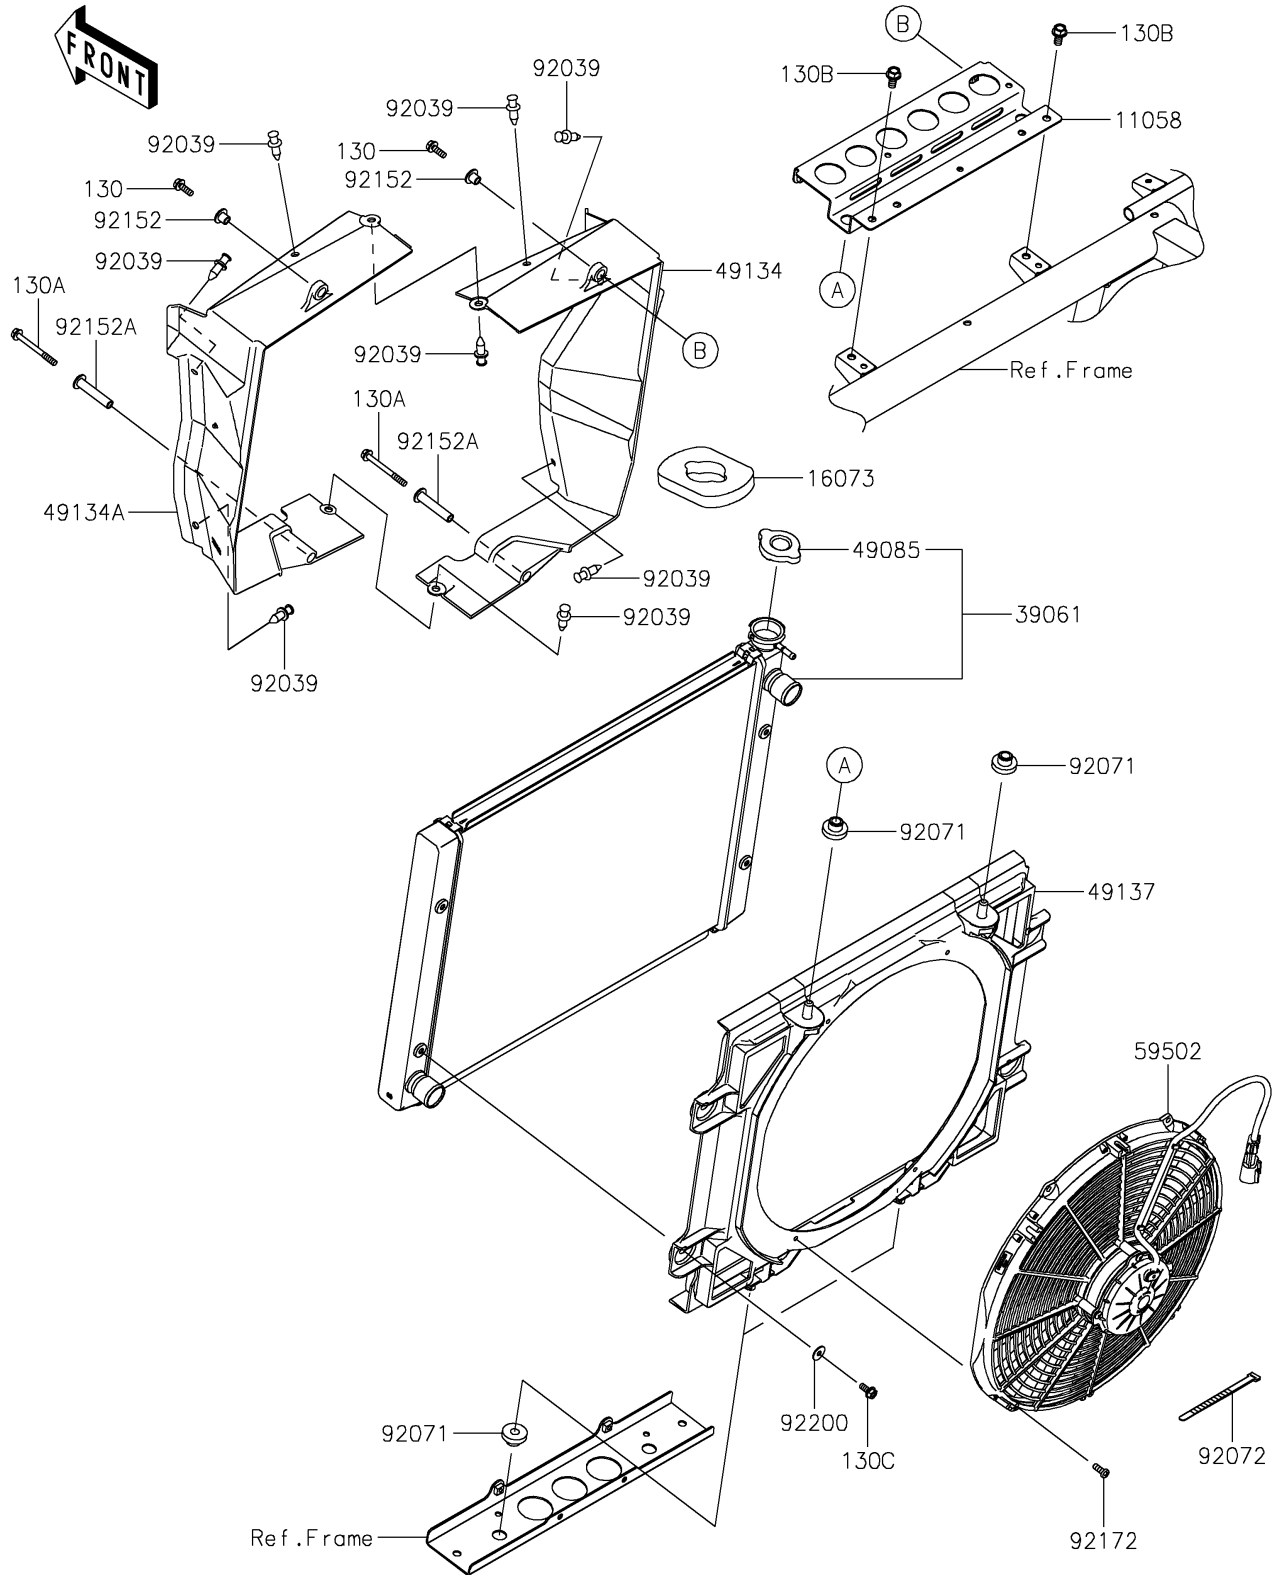

2026 RIDGE® CREW

PARTS DIAGRAM

Radiator

E3032

2026 RIDGE® CREW

PARTS LIST

Radiator

ITEM NAME	PART NUMBER	QUANTITY
BRACKET,RADIATOR (Ref # 11058)	11058-1410	1
INSULATOR,RADIATOR CAP (Ref # 16073)	16073-0961	1
RADIATOR-ASSY (Ref # 39061)	39061-0998	1
CAP-ASSY-PRESSURE (Ref # 49085)	49085-0005	1
SHROUD,RH (Ref # 49134)	49134-0018	1
SHROUD,LH (Ref # 49134A)	49134-0019	1
SHROUD,FAN (Ref # 49137)	49137-0012	1
FAN-ASSY (Ref # 59502)	59502-0656	1
RIVET (Ref # 92039)	92039-0776	8
GROMMET (Ref # 92071)	92071-0827	4
BAND,L=123 (Ref # 92072)	92072-030	1
COLLAR (Ref # 92152)	92152-2922	2
COLLAR (Ref # 92152A)	92152-2923	2
SCREW,TAPPING,6X16 (Ref # 92172)	92172-1607	4
WASHER,6.1X18X1.0 (Ref # 92200)	92200-2125	4
BOLT-FLANGED,6X18 (Ref # 130)	130BA0618	2
BOLT-FLANGED,6X60 (Ref # 130A)	130BA0660	2
BOLT-FLANGED,8X16 (Ref # 130B)	130BA0816	2
BOLT-FLANGED,6X14 (Ref # 130C)	130CA0614	4