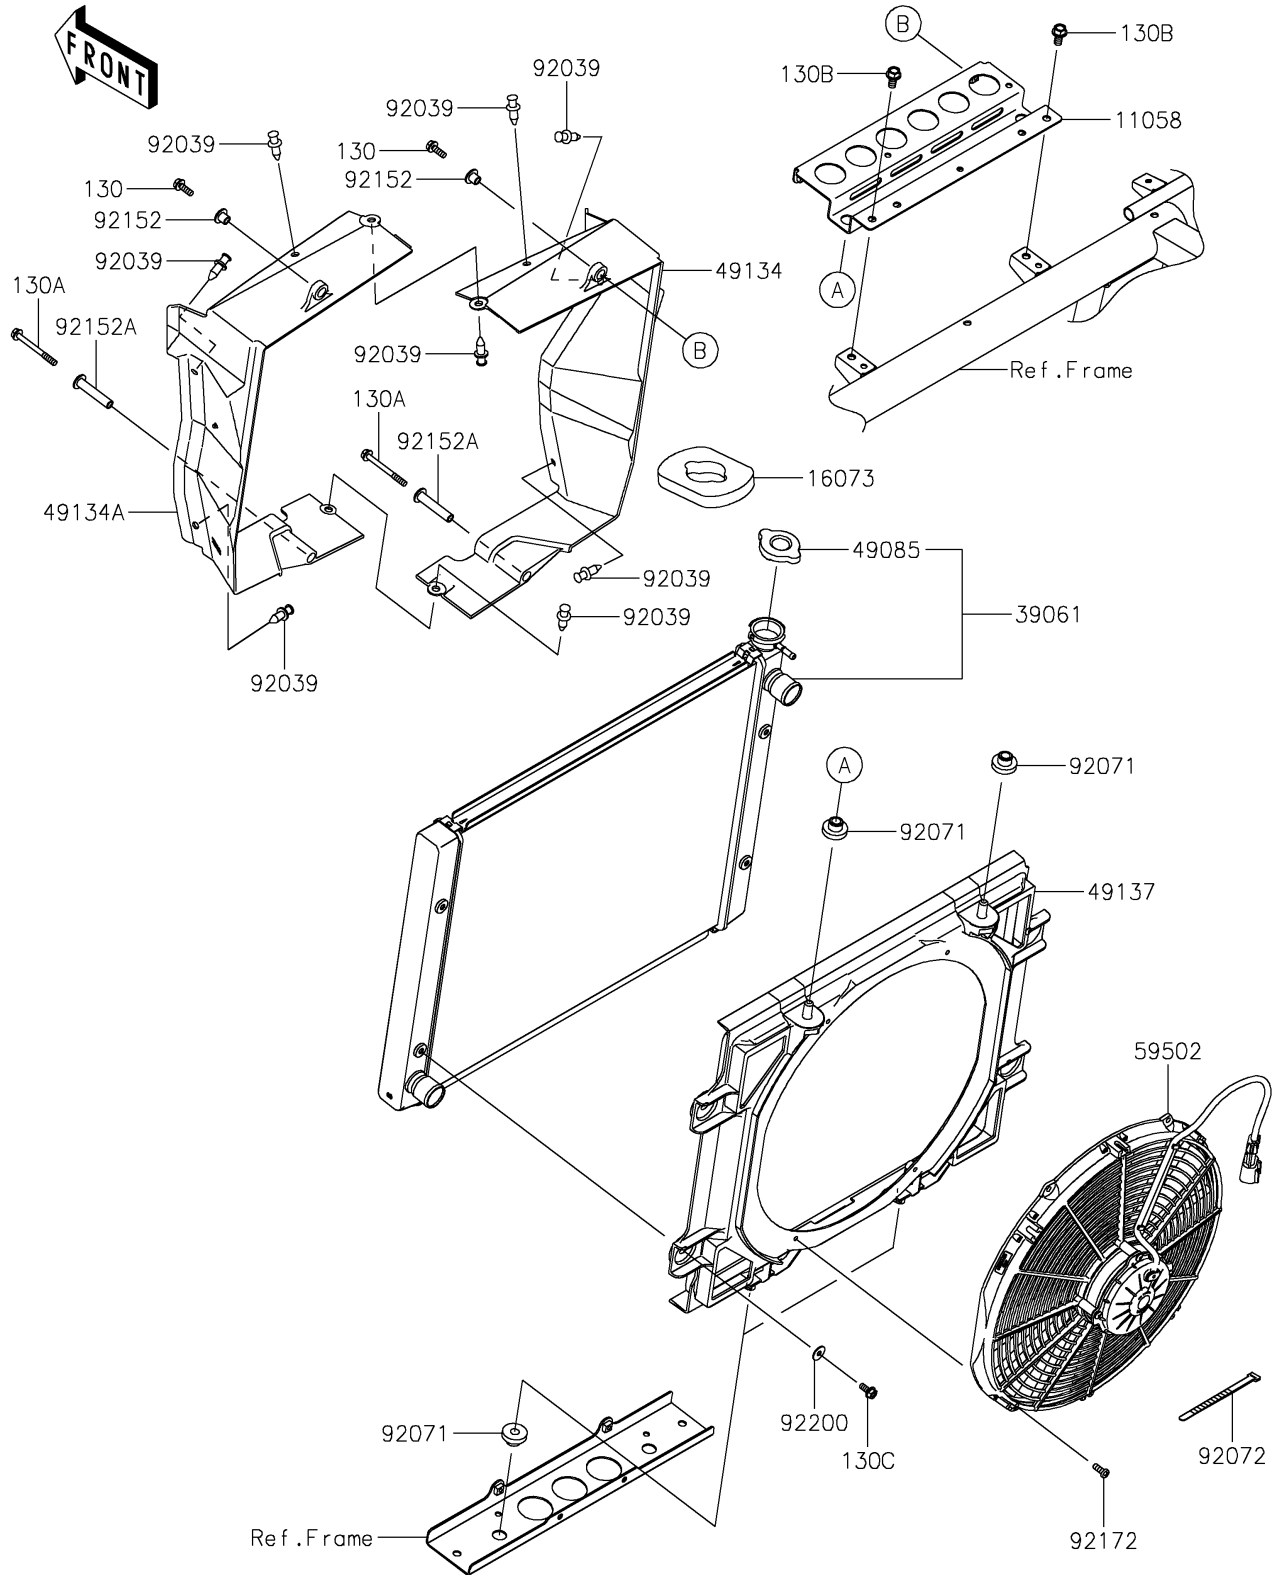

2026 RIDGE CREW

PARTS DIAGRAM

Radiator

E3032

2026 RIDGE CREW

PARTS LIST

Radiator

ITEM NAME	PART NUMBER	QUANTITY
BRACKET,RADIATOR (Ref # 11058)	11058-1410	1
INSULATOR,RADIATOR CAP (Ref # 16073)	16073-0961	1
RADIATOR-ASSY (Ref # 39061)	39061-0998	1
CAP-ASSY-PRESSURE (Ref # 49085)	49085-0005	1
SHROUD,RH (Ref # 49134)	49134-0018	1
SHROUD,LH (Ref # 49134A)	49134-0019	1
SHROUD,FAN (Ref # 49137)	49137-0012	1
FAN-ASSY (Ref # 59502)	59502-0656	1
RIVET (Ref # 92039)	92039-0776	8
GROMMET (Ref # 92071)	92071-0827	4
BAND,L=123 (Ref # 92072)	92072-030	1
COLLAR (Ref # 92152)	92152-2922	2
COLLAR (Ref # 92152A)	92152-2923	2
SCREW,TAPPING,6X16 (Ref # 92172)	92172-1607	4
WASHER,6.1X18X1.0 (Ref # 92200)	92200-2125	4
BOLT-FLANGED,6X18 (Ref # 130)	130BA0618	2
BOLT-FLANGED,6X60 (Ref # 130A)	130BA0660	2
BOLT-FLANGED,8X16 (Ref # 130B)	130BA0816	2
BOLT-FLANGED,6X14 (Ref # 130C)	130CA0614	4