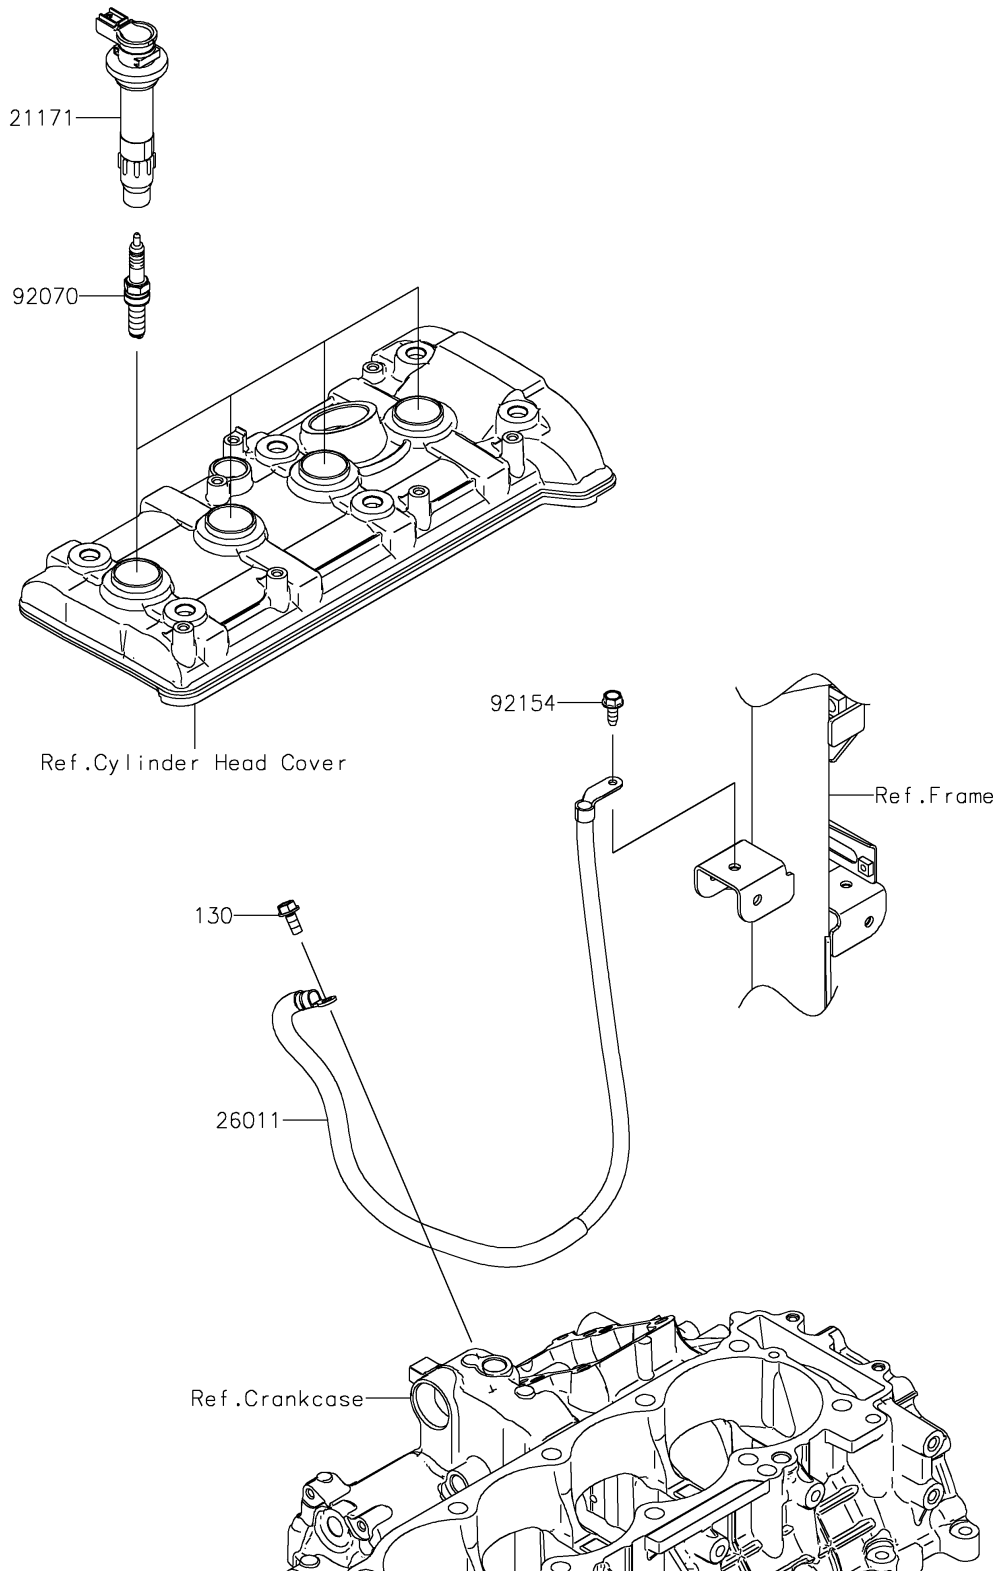

2026 RIDGE CREW

PARTS DIAGRAM

Ignition System

E1830

2026 RIDGE CREW

PARTS LIST

Ignition System

ITEM NAME	PART NUMBER	QUANTITY
COIL-ASSY-IGNITION (Ref # 21171)	21171-0751	4
WIRE-LEAD,CRANKCASE-FRAME (Ref # 26011)	26011-2421	1
PLUG-SPARK,LMAR9G(NGK) (Ref # 92070)	92070-0716	4
BOLT,FLANGED,6X16 (Ref # 92154)	92154-0551	1
BOLT-FLANGED,6X14 (Ref # 130)	130BA0614	1