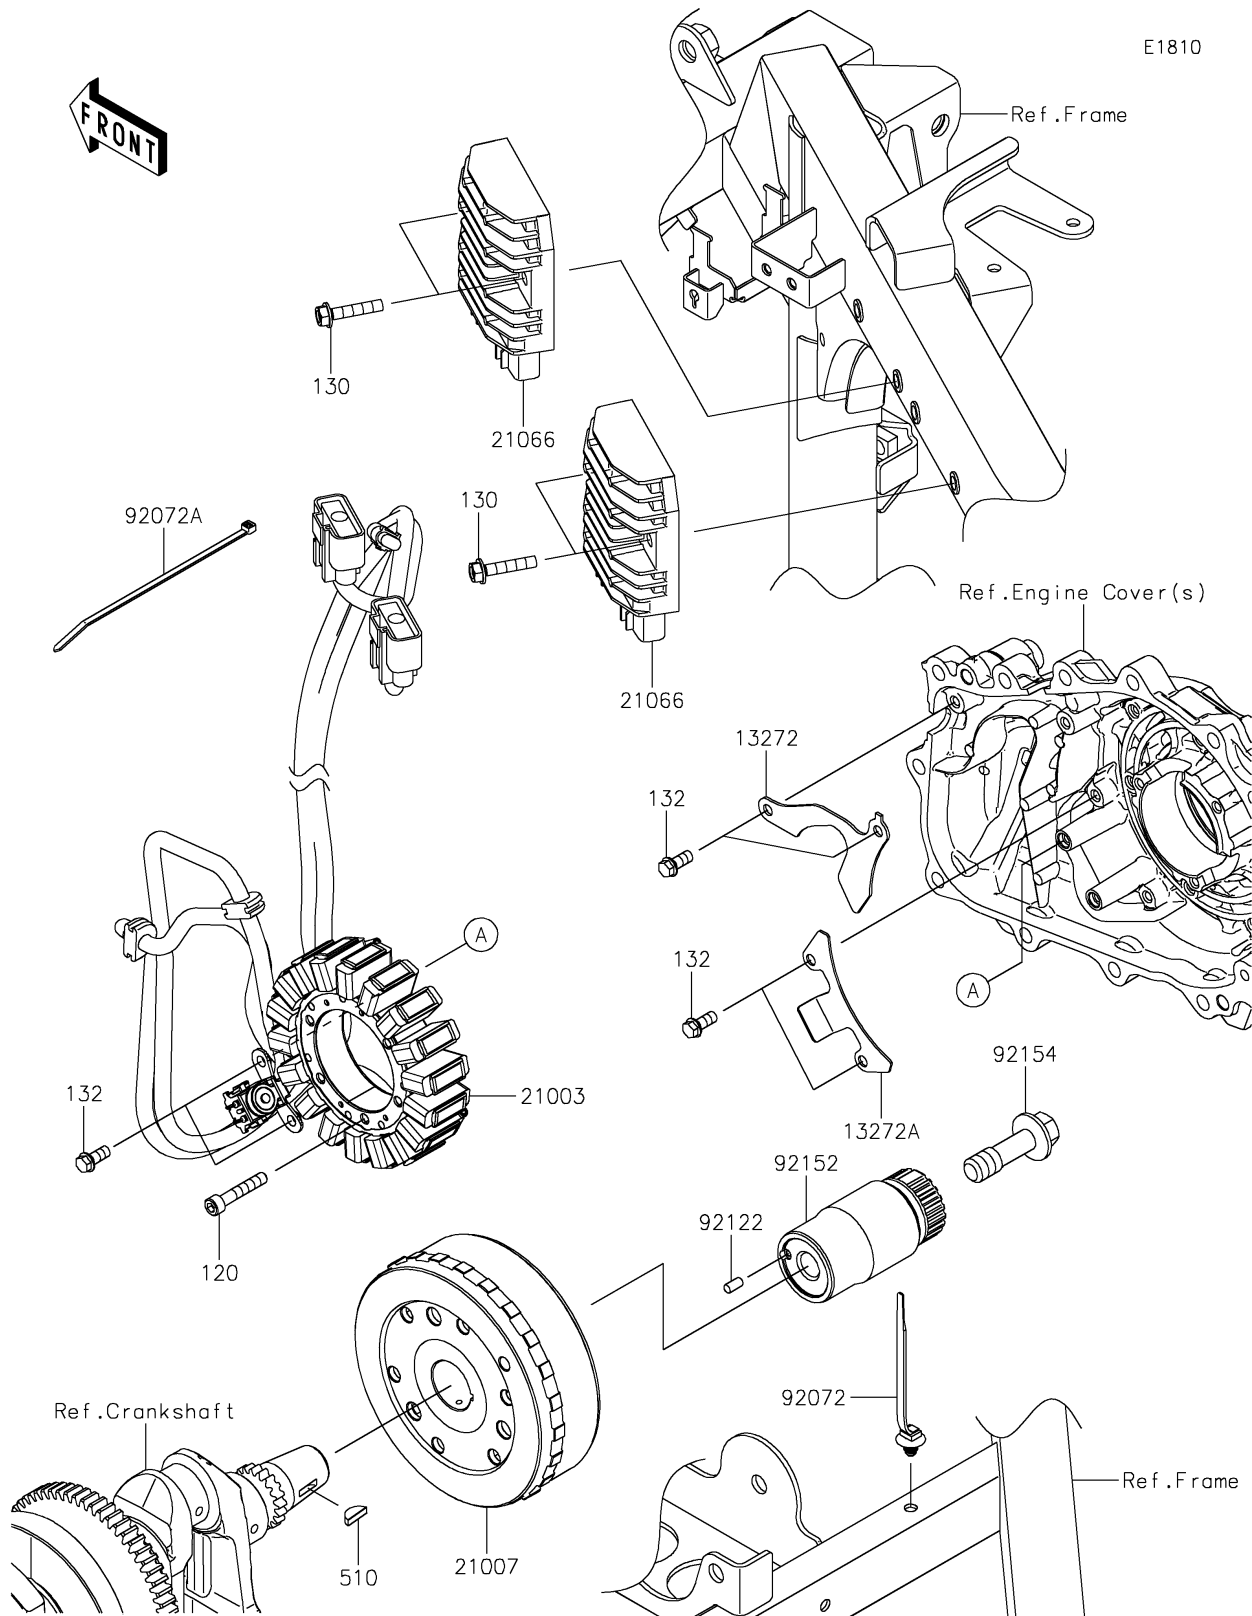

2026 RIDGE® CREW

PARTS DIAGRAM

Generator

2026 RIDGE® CREW

PARTS LIST

Generator

ITEM NAME	PART NUMBER	QUANTITY
PLATE,LEAD WIRE (Ref # 13272)	13272-4122	1
PLATE,LEAD WIRE (Ref # 13272A)	13272-4123	1
STATOR (Ref # 21003)	21003-0223	1
ROTOR (Ref # 21007)	21007-0731	1
REGULATOR-VOLTAGE (Ref # 21066)	21066-0771	2
BAND,OS170-FT7(BLACK) (Ref # 92072)	92072-1414	1
BAND,L=292.1 (Ref # 92072A)	92072-3509	1
ROLLER (Ref # 92122)	92122-0569	1
COLLAR (Ref # 92152)	92152-2932	1
BOLT,14X45 (Ref # 92154)	92154-7019	1
BOLT-SOCKET,6X35 (Ref # 120)	120CA0635	3
BOLT-FLANGED,6X30 (Ref # 130)	130BA0630	4
BOLT-FLANGED-SMALL,6X14 (Ref # 132)	132BA0614	6
KEY-WOODRUFF (Ref # 510)	510A4200	1