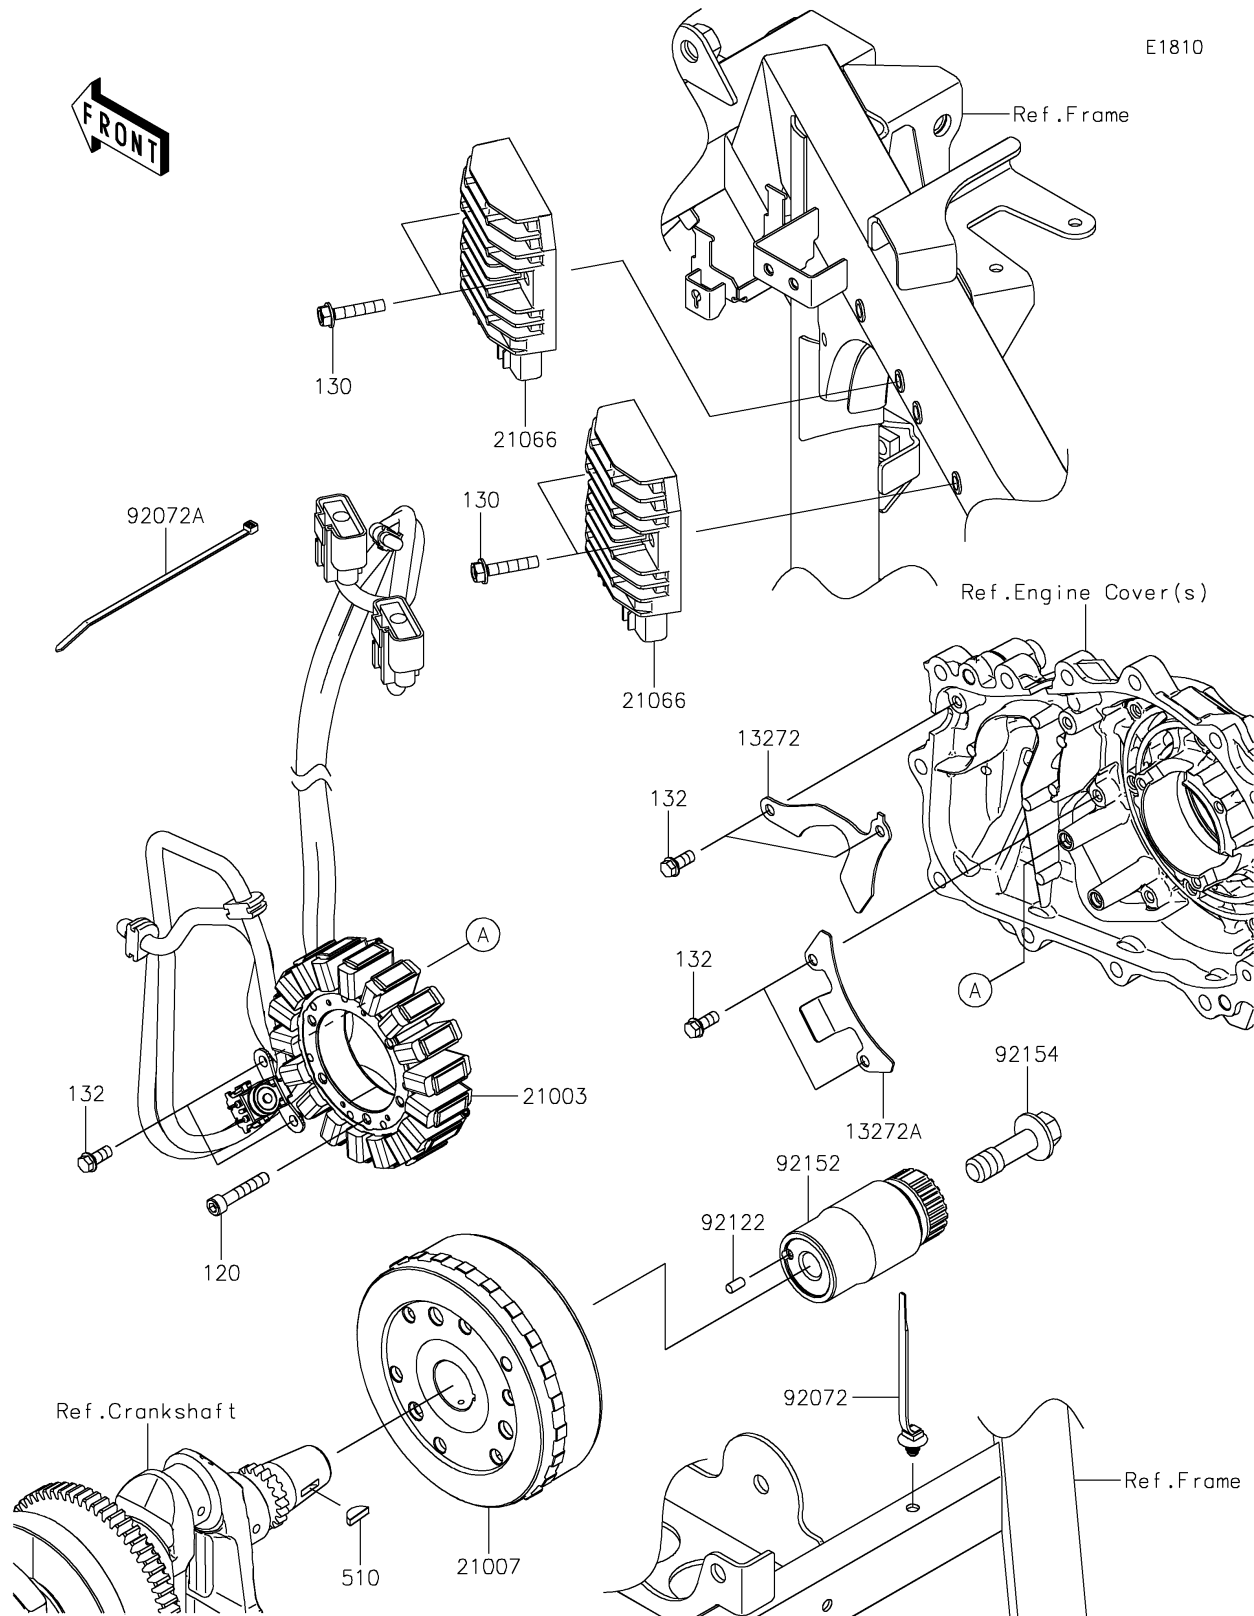

2026 RIDGE CREW

PARTS DIAGRAM

Generator

2026 RIDGE CREW

PARTS LIST

Generator

ITEM NAME	PART NUMBER	QUANTITY
PLATE,LEAD WIRE (Ref # 13272)	13272-4122	1
PLATE,LEAD WIRE (Ref # 13272A)	13272-4123	1
STATOR (Ref # 21003)	21003-0223	1
ROTOR (Ref # 21007)	21007-0731	1
REGULATOR-VOLTAGE (Ref # 21066)	21066-0771	2
BAND,OS170-FT7(BLACK) (Ref # 92072)	92072-1414	1
BAND,L=292.1 (Ref # 92072A)	92072-3509	1
ROLLER (Ref # 92122)	92122-0569	1
COLLAR (Ref # 92152)	92152-2932	1
BOLT,14X45 (Ref # 92154)	92154-7019	1
BOLT-SOCKET,6X35 (Ref # 120)	120CA0635	3
BOLT-FLANGED,6X30 (Ref # 130)	130BA0630	4
BOLT-FLANGED-SMALL,6X14 (Ref # 132)	132BA0614	6
KEY-WOODRUFF (Ref # 510)	510A4200	1