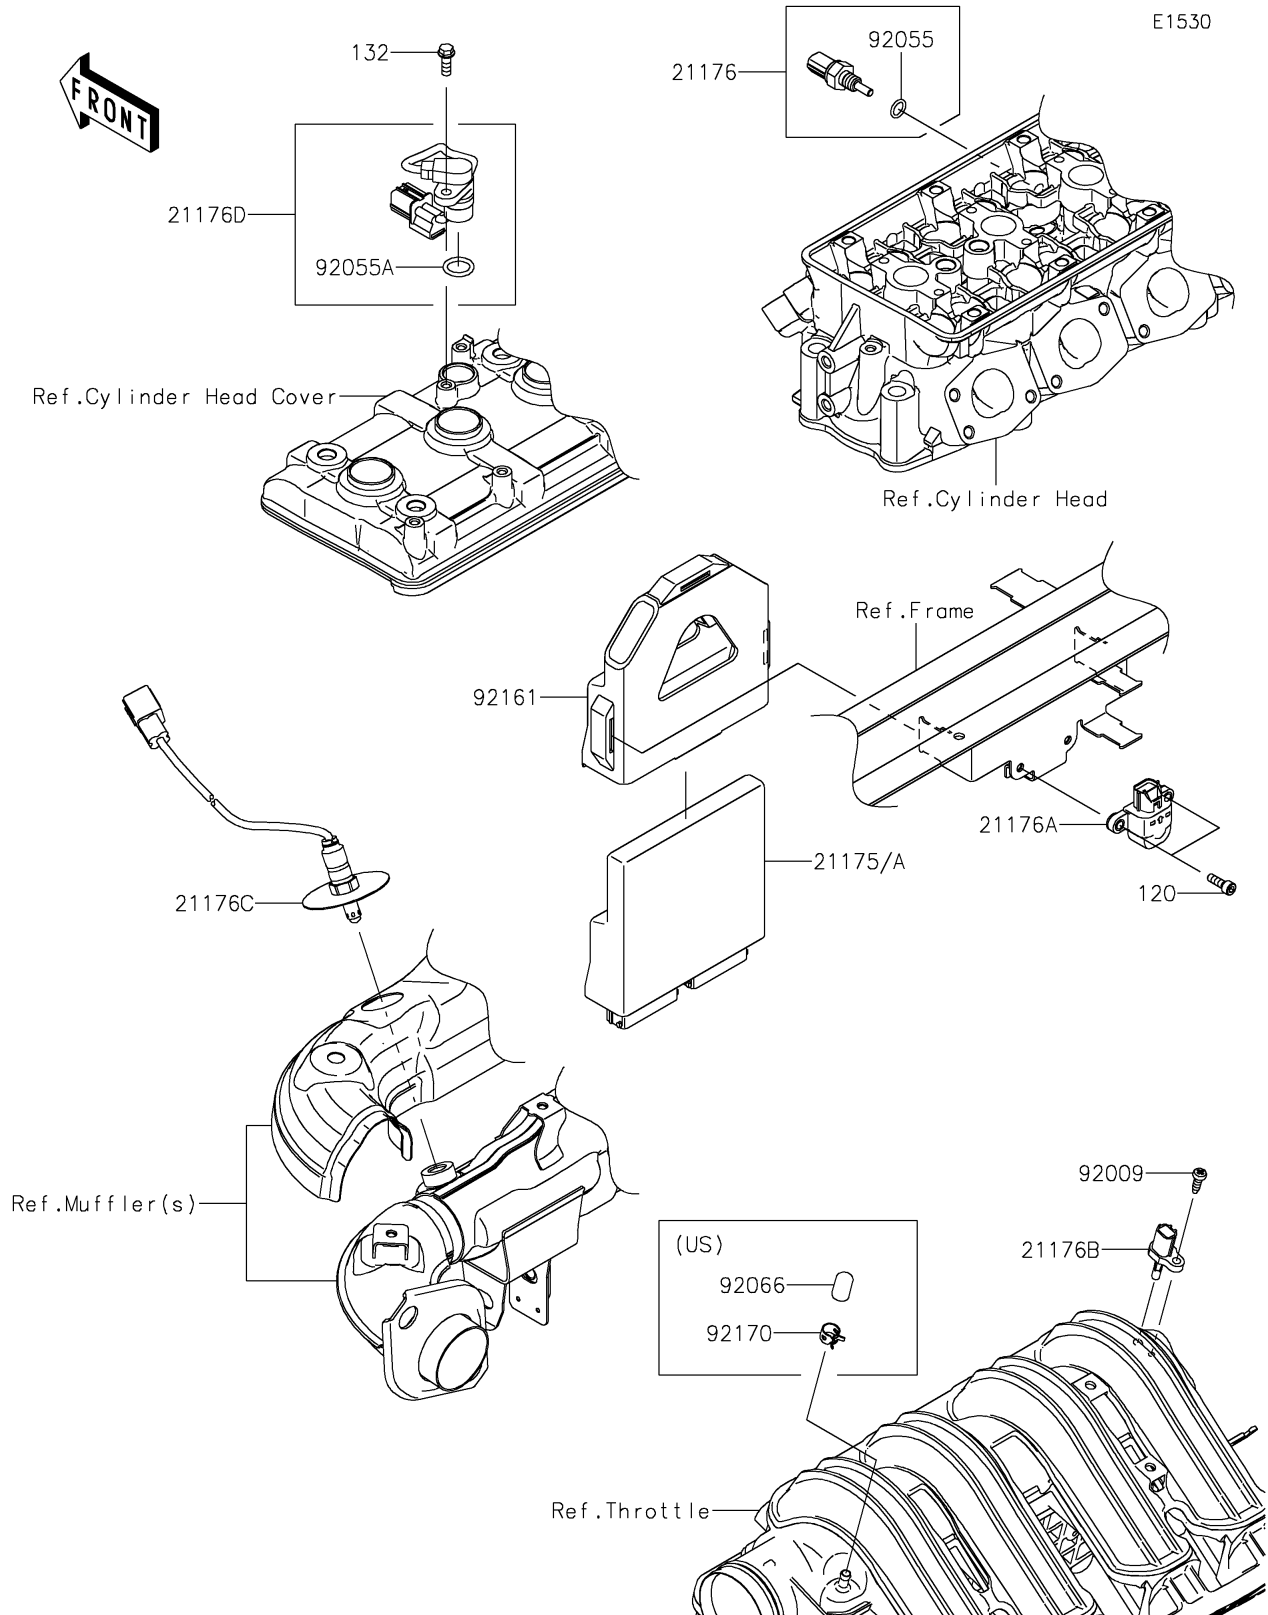

2026 RIDGE CREW

PARTS DIAGRAM

Fuel Injection

2026 RIDGE CREW

PARTS LIST

Fuel Injection

ITEM NAME	PART NUMBER	QUANTITY
CONTROL UNIT-ELECTRONIC (Ref # 21175)	21175-2147	1
CONTROL UNIT-ELECTRONIC (Ref # 21175A)	21175-2148	1
SENSOR,WATER TEMP (Ref # 21176)	21176-0009	1
SENSOR,VEHICLE-DOWN (Ref # 21176A)	21176-0026	1
SENSOR,AIR TEMPERATURE (Ref # 21176B)	21176-0048	1
SENSOR,OXYGEN (Ref # 21176C)	21176-0935	1
SENSOR,CAM ANGLE (Ref # 21176D)	21176-1077	1
SCREW,TAPPING,5X16 (Ref # 92009)	92009-1984	1
RING-O,9.5X1.9 (Ref # 92055)	92055-0016	1
RING-O (Ref # 92055A)	92055-1639	1
PLUG (Ref # 92066)	92066-0862	1
DAMPER,ECU (Ref # 92161)	92161-2495	1
CLAMP (Ref # 92170)	92170-2043	1
BOLT-SOCKET,5X16 (Ref # 120)	120CA0516	2
BOLT-FLANGED-SMALL,6X16 (Ref # 132)	132BA0616	1