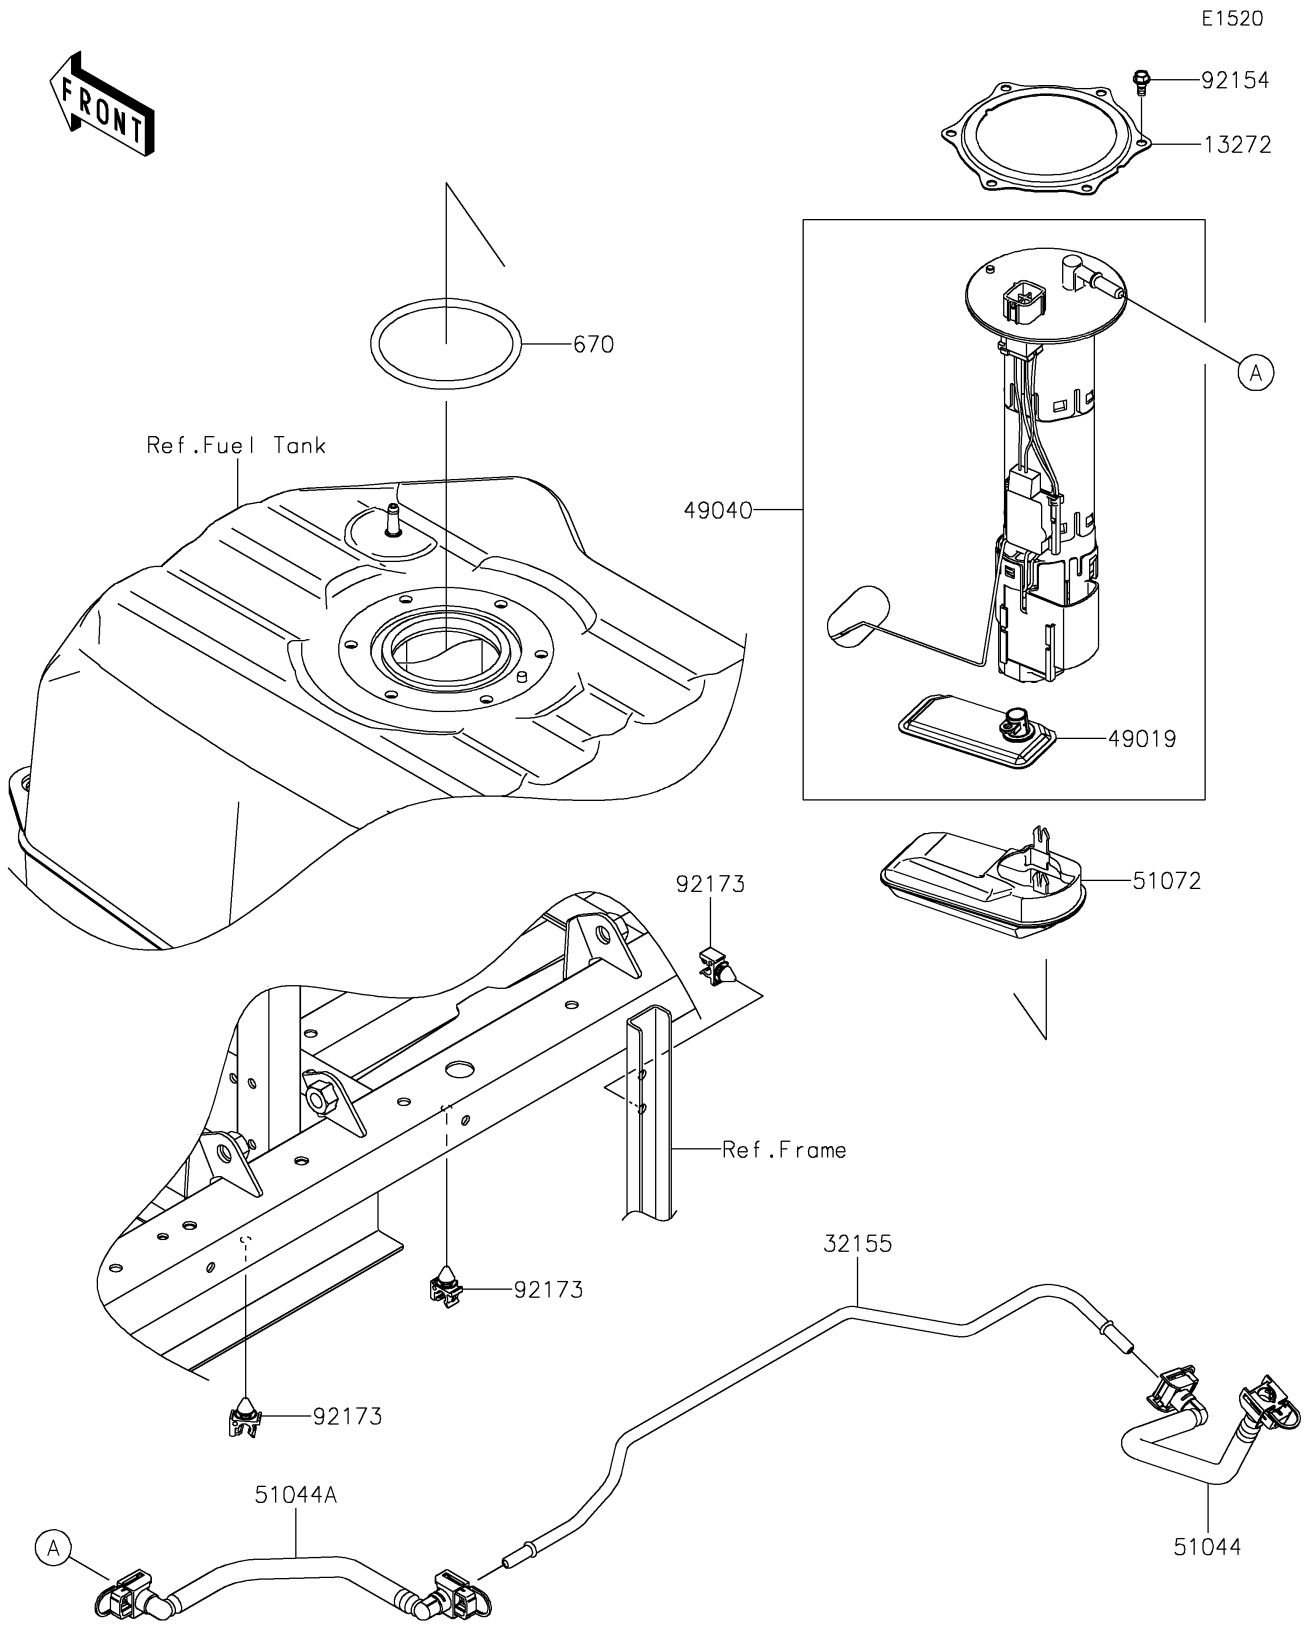

2026 RIDGE® CREW

PARTS DIAGRAM

Fuel Pump

2026 RIDGE® CREW

PARTS LIST

Fuel Pump

ITEM NAME	PART NUMBER	QUANTITY
PLATE (Ref # 13272)	13272-2500	1
PIPE,FUEL (Ref # 32155)	32155-7458	1
FILTER-FUEL (Ref # 49019)	49019-0034	1
PUMP-FUEL (Ref # 49040)	49040-0828	1
TUBE-ASSY,PIPE-ENGINE (Ref # 51044)	51044-1240	1
TUBE-ASSY,PUMP-PIPE (Ref # 51044A)	51044-1241	1
CHAMBER-FUEL (Ref # 51072)	51072-0008	1
BOLT,FUEL PUMP (Ref # 92154)	92154-1326	6
CLAMP,FUEL PIPE (Ref # 92173)	92173-1213	3
O RING (Ref # 670)	670E5090	1