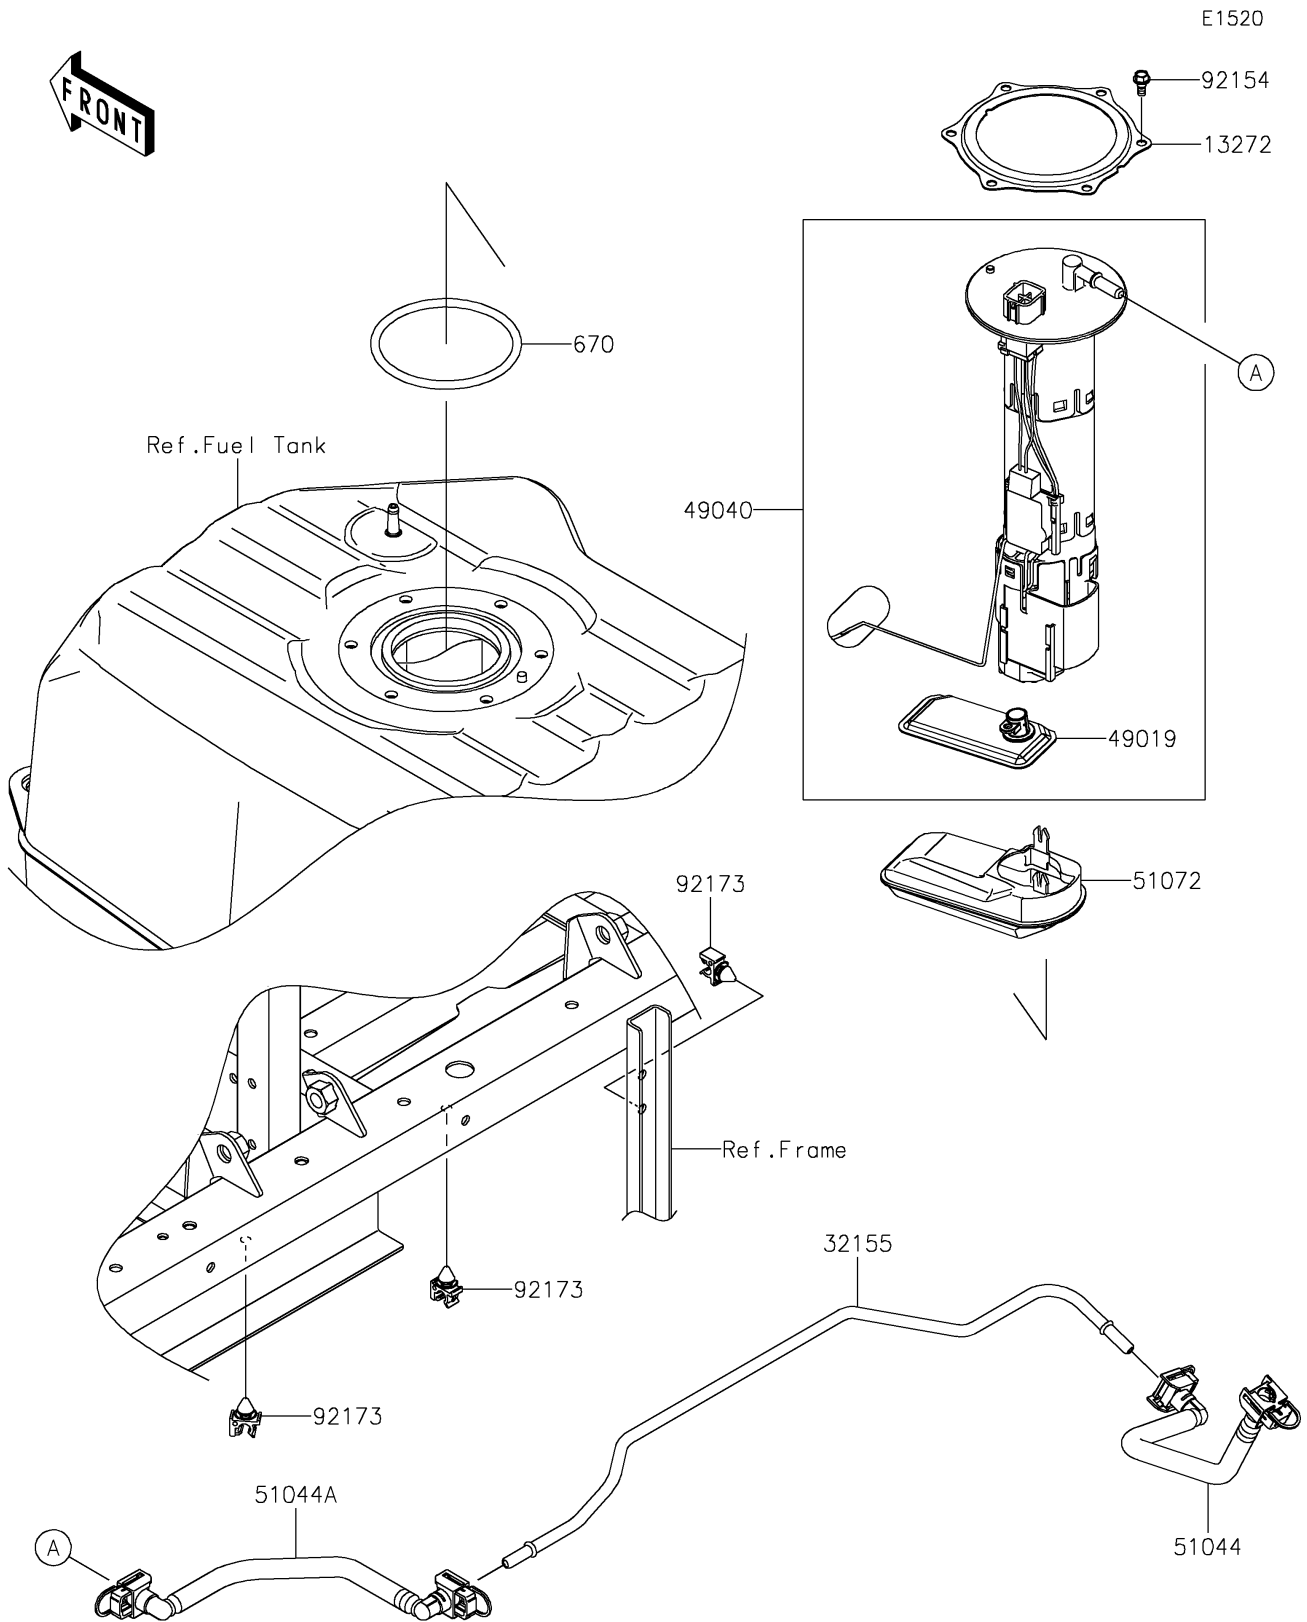

2026 RIDGE CREW

PARTS DIAGRAM

Fuel Pump