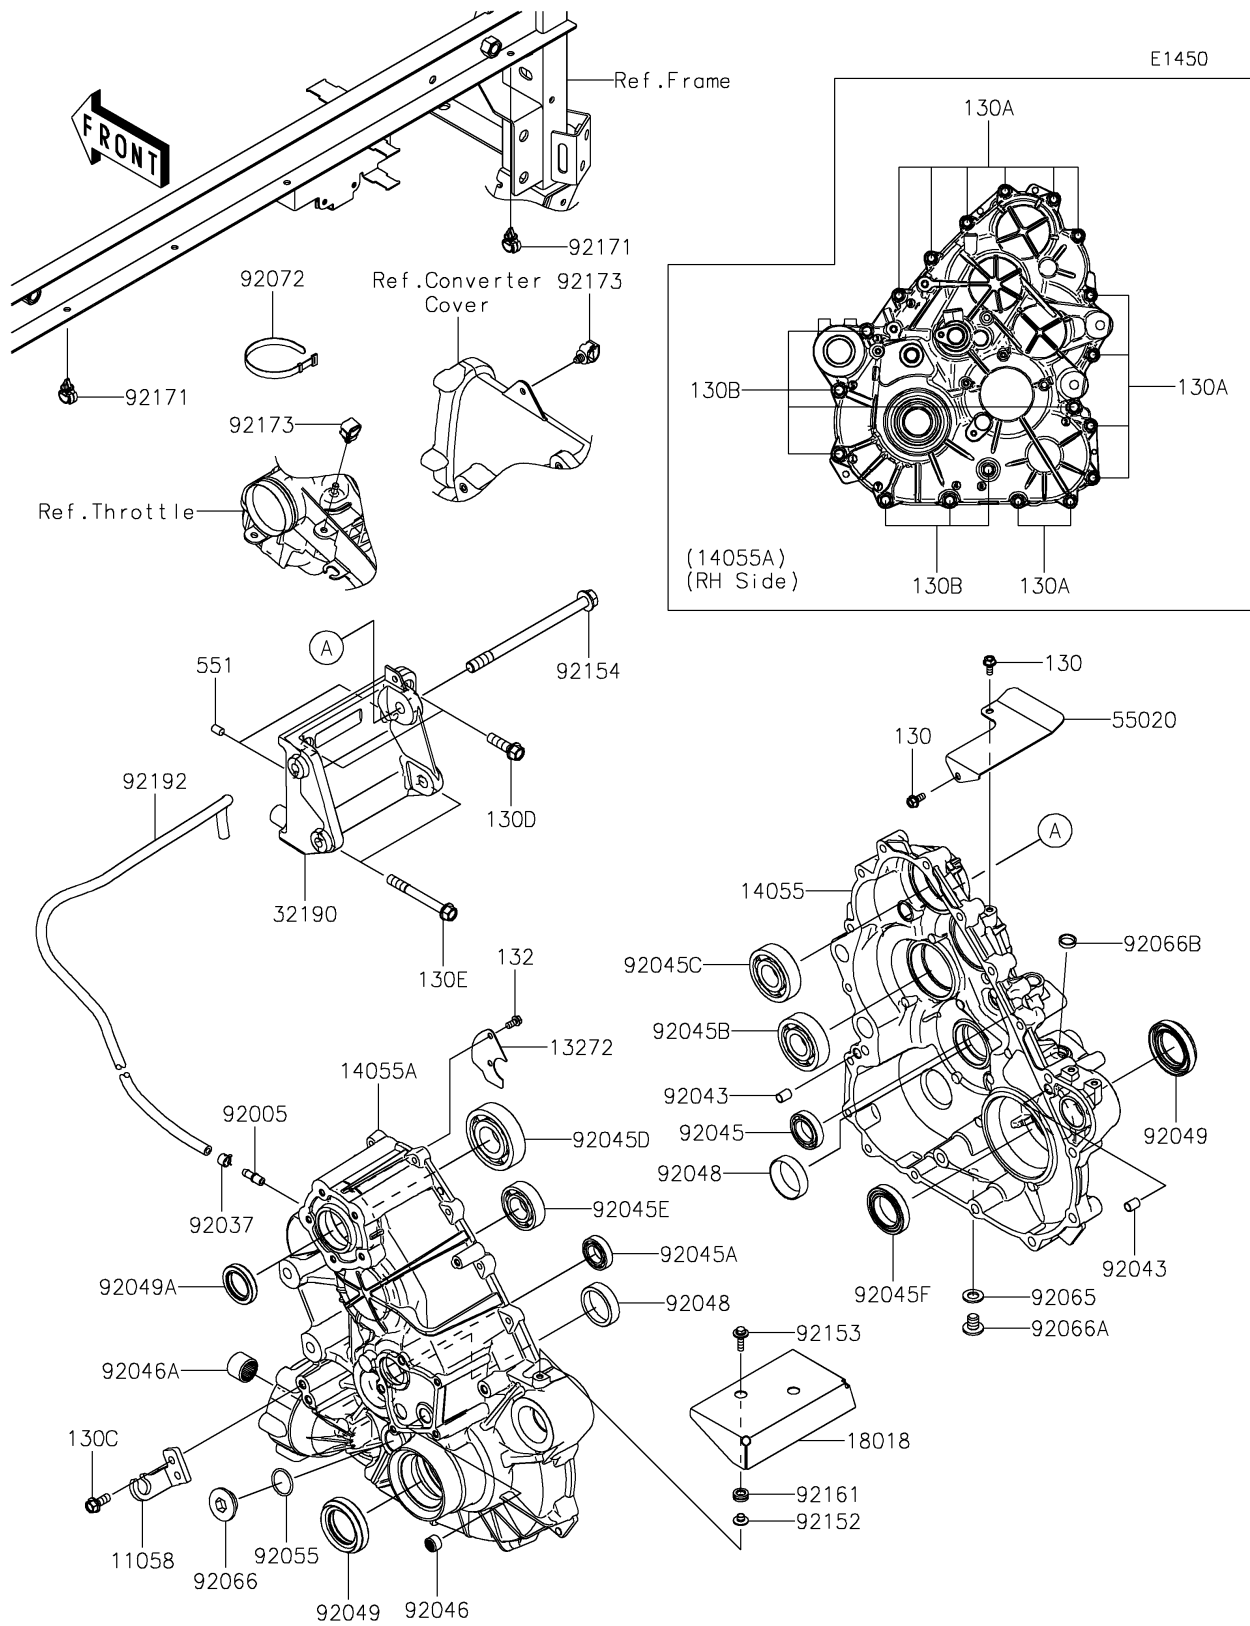

2026 RIDGE CREW

PARTS DIAGRAM

Gear Box

2026 RIDGE CREW

PARTS LIST

Gear Box

ITEM NAME	PART NUMBER	QUANTITY
BRACKET,CABLE (Ref # 11058)	11058-0560	1
PLATE (Ref # 13272)	13272-4342	1
CASE-GEAR,RH (Ref # 14055)	14055-0675	1
CASE-GEAR,LH (Ref # 14055A)	14055-0693	1
PLATE-HEAT GUARD (Ref # 18018)	18018-0647	1
BRACKET-ENGINE (Ref # 32190)	32190-0888	1
GUARD (Ref # 55020)	55020-2426	1
FITTING,BREATHER (Ref # 92005)	92005-1127	1
CLAMP,TUBE (Ref # 92037)	92037-1505	1
PIN,DOWEL,10X14 (Ref # 92043)	92043-1037	2
BEARING-BALL,#6905 (Ref # 92045)	92045-036	1
BEARING-BALL,6904 (Ref # 92045A)	92045-0705	1
BEARING-BALL,6305RSH2 (Ref # 92045B)	92045-0899	1
BEARING-BALL,6305Z (Ref # 92045C)	92045-0901	1
BEARING-BALL,TAB306C3 (Ref # 92045D)	92045-0961	1
BEARING-BALL,6205R (Ref # 92045E)	92045-0964	1
BEARING-BALL,6907C2 (Ref # 92045F)	92045-1373	1
BEARING-NEEDLE,HK1210FM (Ref # 92046)	92046-0034	1
BEARING-NEEDLE (Ref # 92046A)	92046-0039	1
RACE (Ref # 92048)	92048-1020	2
SEAL-OIL,TC9Y 40X62X10X17.2 (Ref # 92049)	92049-0815	2
SEAL-OIL,HTC 30X45X8 (Ref # 92049A)	92049-0848	1
RING-O,25.7X2.4 (Ref # 92055)	92055-1136	1
GASKET,12X22X2 (Ref # 92065)	92065-097	1
PLUG,25X8 (Ref # 92066)	92066-0012	1
PLUG,12X15 (Ref # 92066A)	92066-0943	1
PLUG (Ref # 92066B)	92066-7014	1
BAND,L=186 (Ref # 92072)	92072-056	1
COLLAR,6.3X8.3X7.2 (Ref # 92152)	92152-1865	2