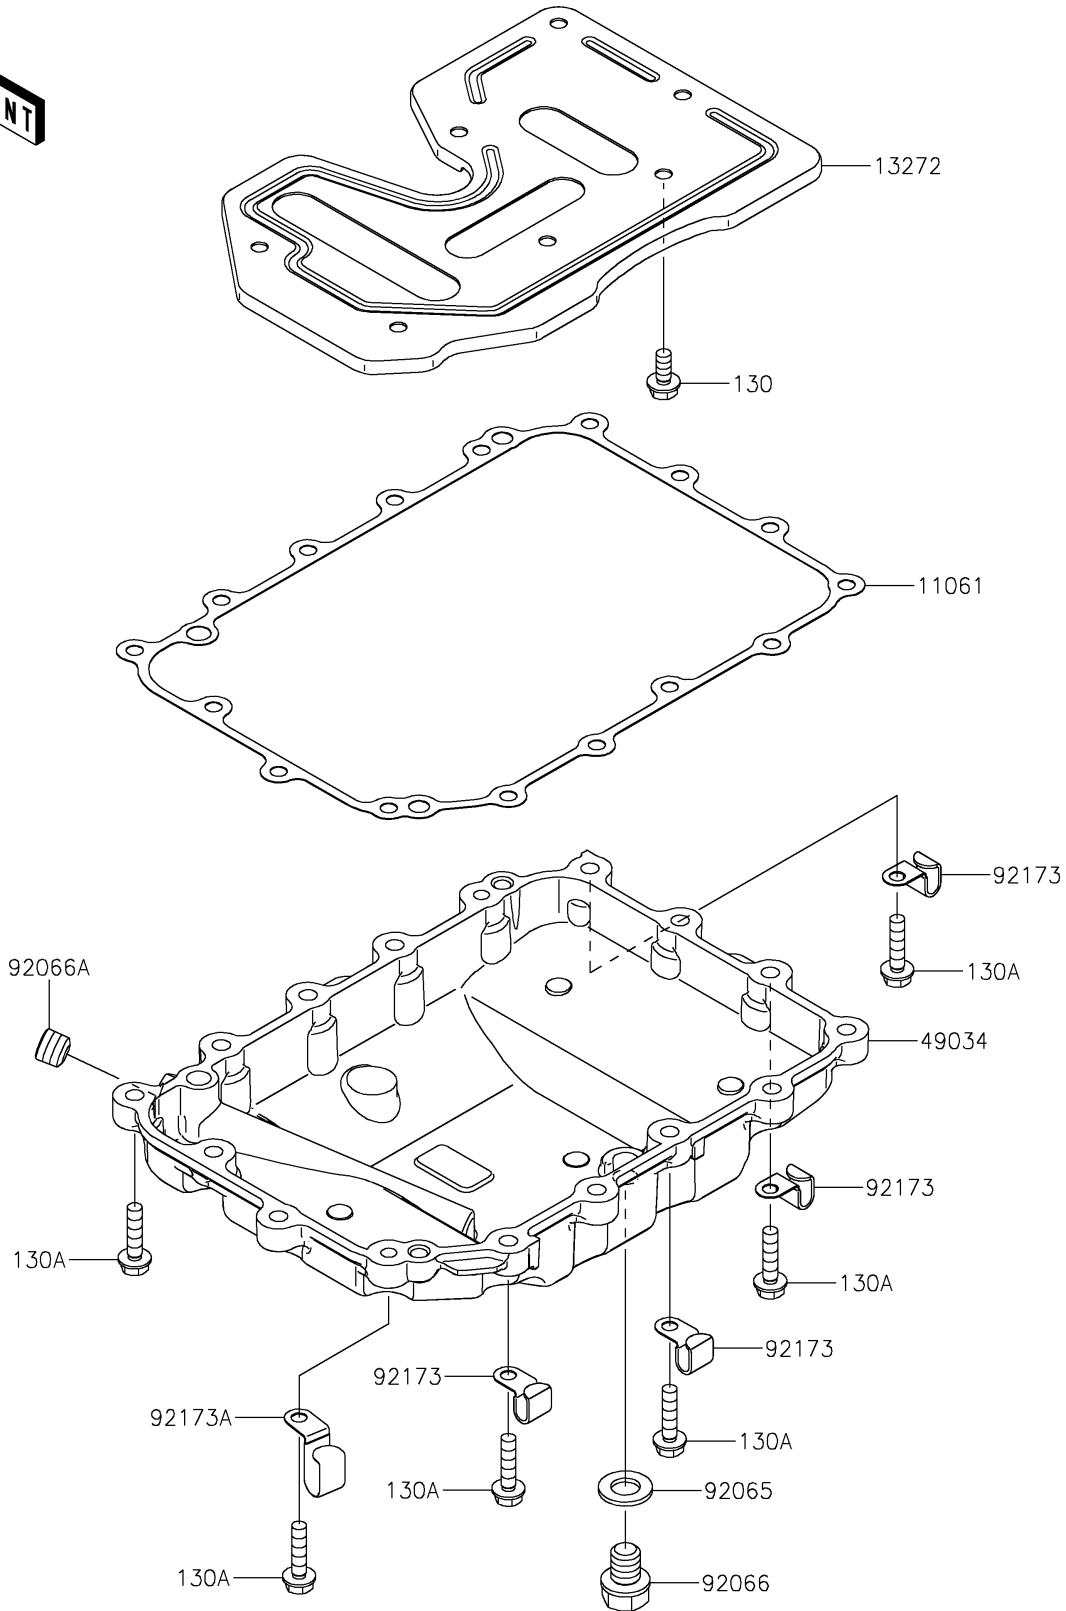

2026 RIDGE CREW

PARTS DIAGRAM

Oil Pan

E1434

2026 RIDGE CREW

PARTS LIST

Oil Pan

ITEM NAME

PART NUMBER

QUANTITY
