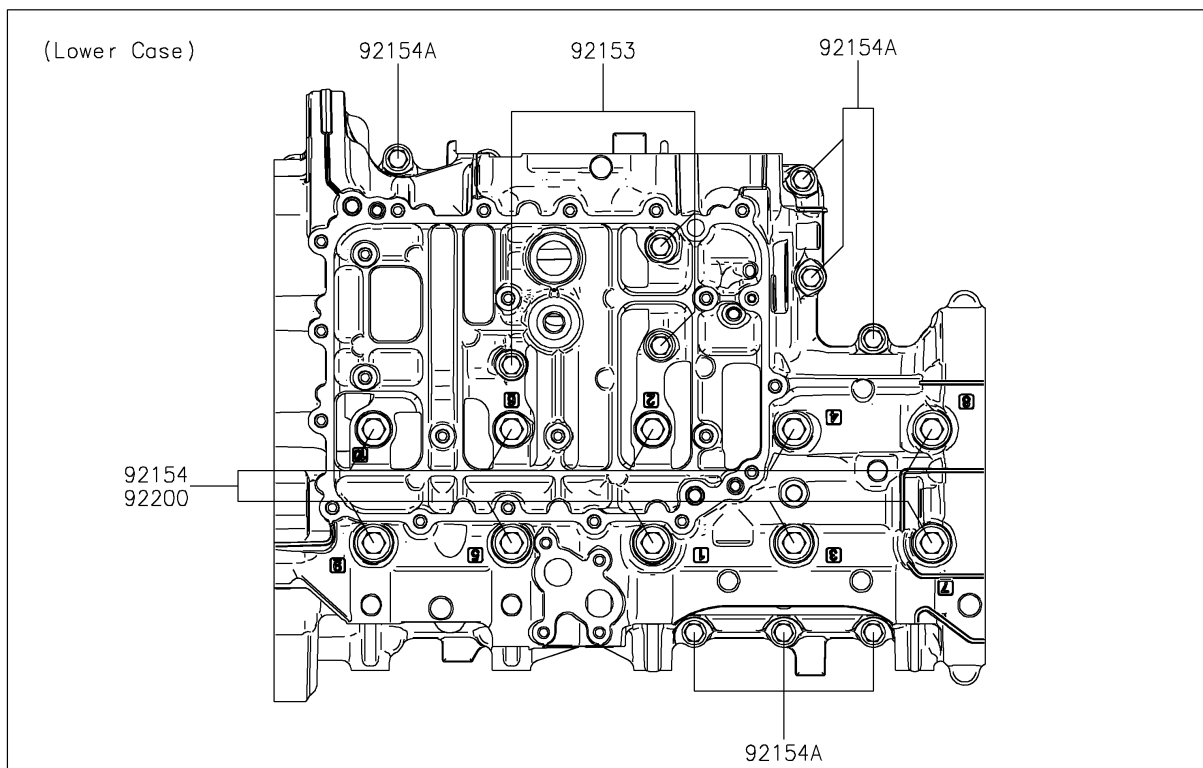

2026 RIDGE® CREW

PARTS DIAGRAM

Crankcase Bolt Pattern

E1412

2026 RIDGE® CREW

PARTS LIST

Crankcase Bolt Pattern

ITEM NAME	PART NUMBER	QUANTITY
BOLT,FLANGED,7X85 (Ref # 92153)	92153-1043	3
BOLT,FLANGED,7X60 (Ref # 92153A)	92153-1045	1
BOLT,FLANGED,10X100 (Ref # 92154)	92154-1446	10
BOLT,7X35 (Ref # 92154A)	92154-4472	17
WASHER,10.2X18.4X1.8 (Ref # 92200)	92200-0990	10