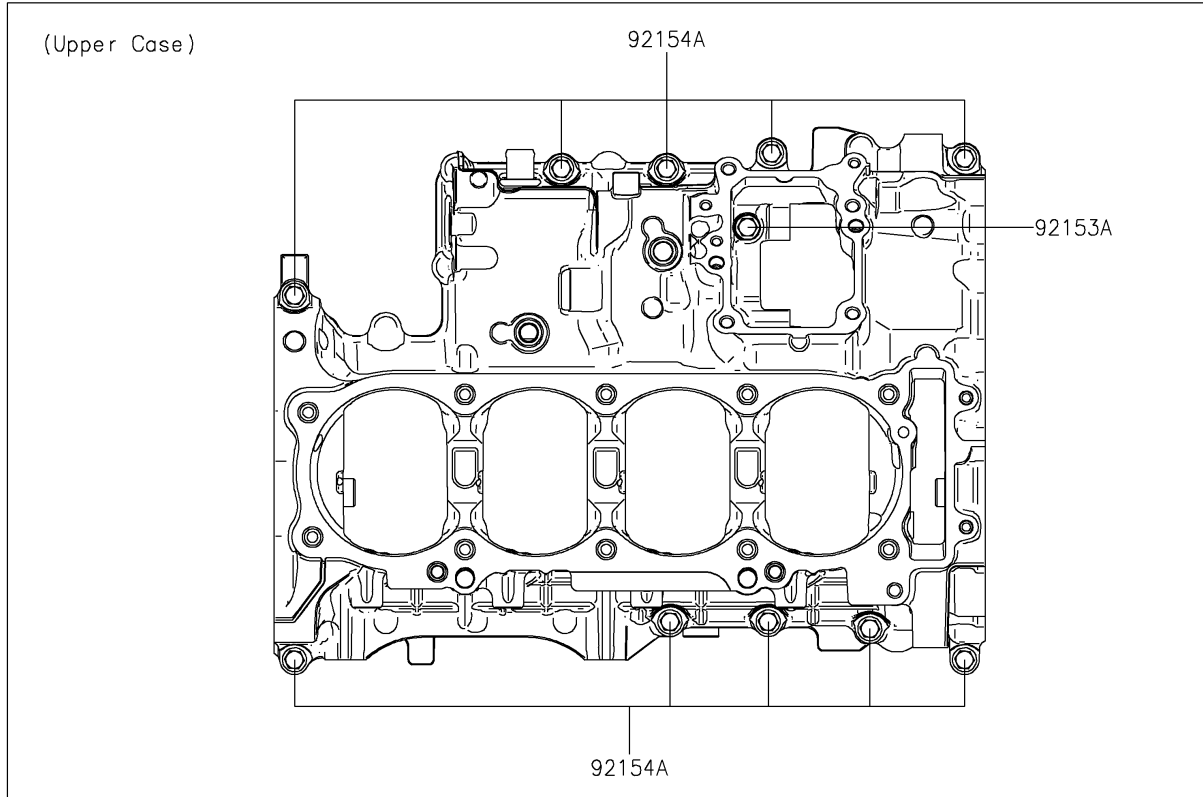

2026 RIDGE® CREW

PARTS DIAGRAM

Crankcase Bolt Pattern

E1412

2026 RIDGE® CREW

PARTS LIST

Crankcase Bolt Pattern

ITEM NAME	PART NUMBER	QUANTITY
BOLT,FLANGED,7X85 (Ref # 92153)	92153-1043	3
BOLT,FLANGED,7X60 (Ref # 92153A)	92153-1045	1
BOLT,FLANGED,10X100 (Ref # 92154)	92154-1446	10
BOLT,7X35 (Ref # 92154A)	92154-4472	17
WASHER,10.2X18.4X1.8 (Ref # 92200)	92200-0990	10