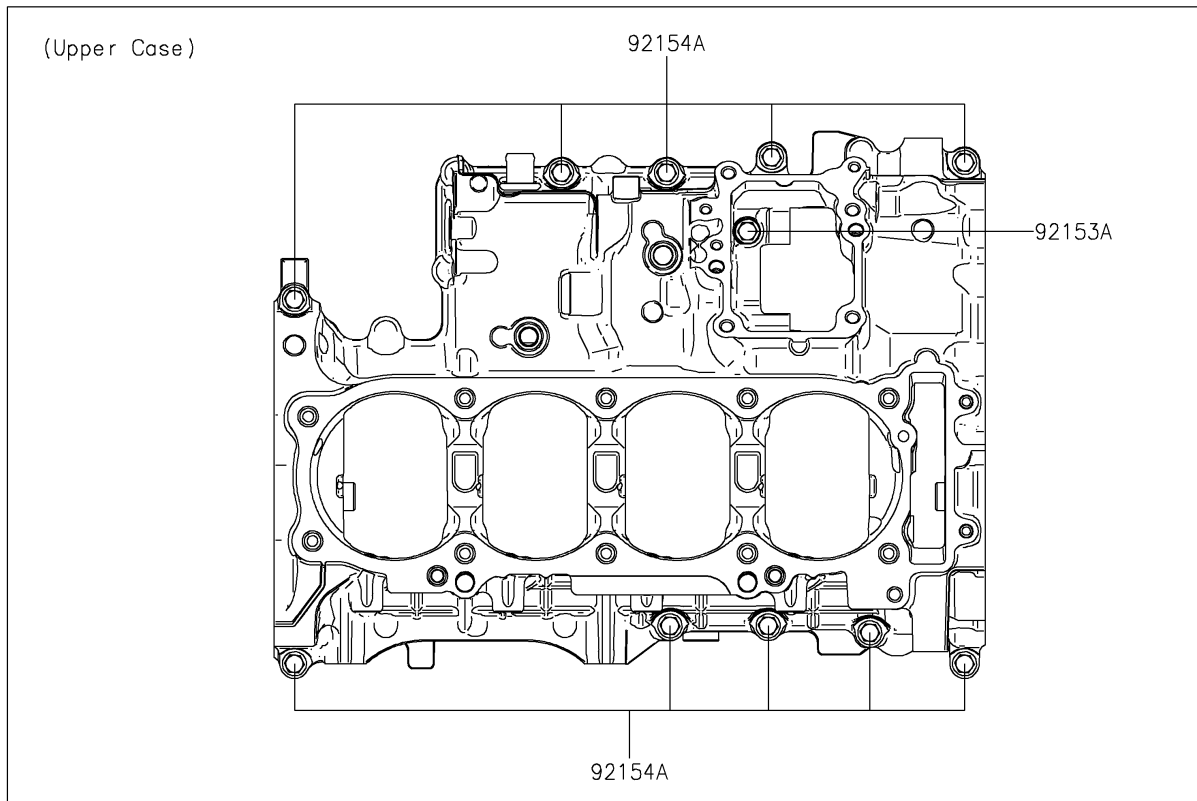

2026 RIDGE® CREW

PARTS DIAGRAM

Crankcase Bolt Pattern

E1412

2026 RIDGE® CREW

PARTS LIST

Crankcase Bolt Pattern

ITEM NAME	PART NUMBER	QUANTITY
BOLT,FLANGED,7X85 (Ref # 92153)	92153-1043	3
BOLT,FLANGED,7X60 (Ref # 92153A)	92153-1045	1
BOLT,FLANGED,10X100 (Ref # 92154)	92154-1446	10
BOLT,7X35 (Ref # 92154A)	92154-4472	17
WASHER,10.2X18.4X1.8 (Ref # 92200)	92200-0990	10