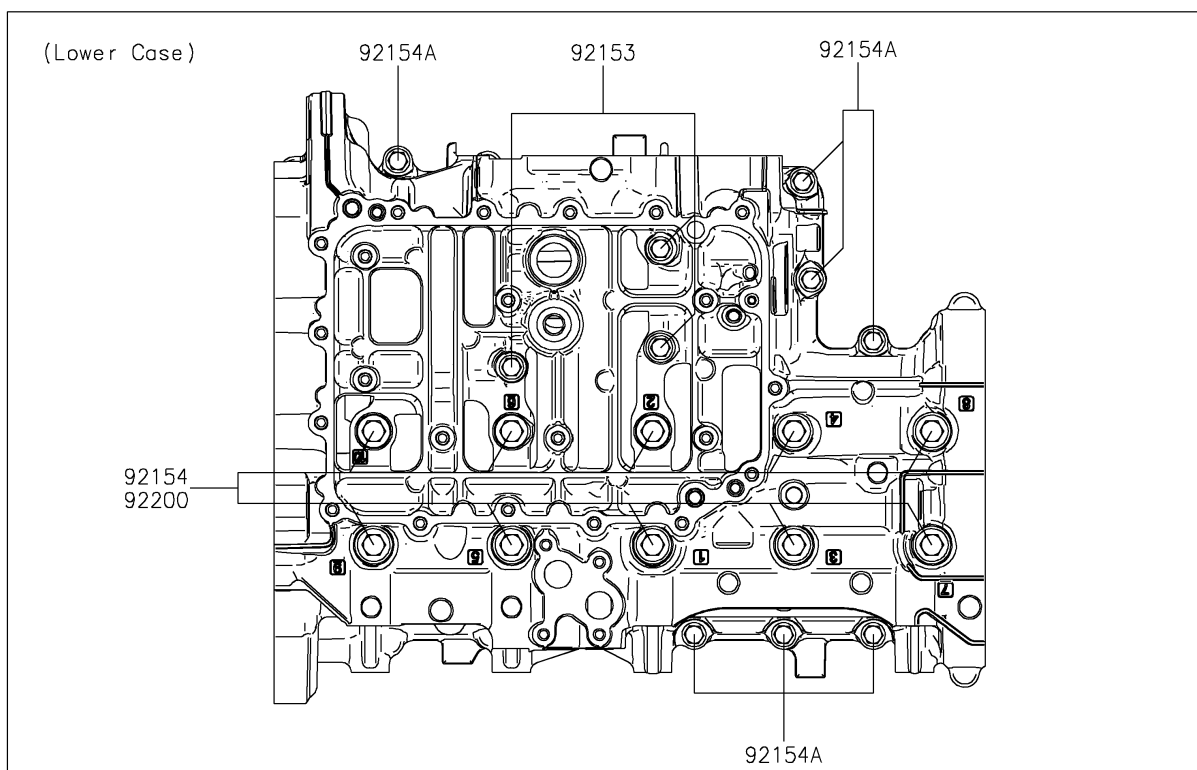

2026 RIDGE® CREW

PARTS DIAGRAM

Crankcase Bolt Pattern

E1412

2026 RIDGE® CREW

PARTS LIST

Crankcase Bolt Pattern

ITEM NAME	PART NUMBER	QUANTITY
BOLT,FLANGED,7X85 (Ref # 92153)	92153-1043	3
BOLT,FLANGED,7X60 (Ref # 92153A)	92153-1045	1
BOLT,FLANGED,10X100 (Ref # 92154)	92154-1446	10
BOLT,7X35 (Ref # 92154A)	92154-4472	17
WASHER,10.2X18.4X1.8 (Ref # 92200)	92200-0990	10